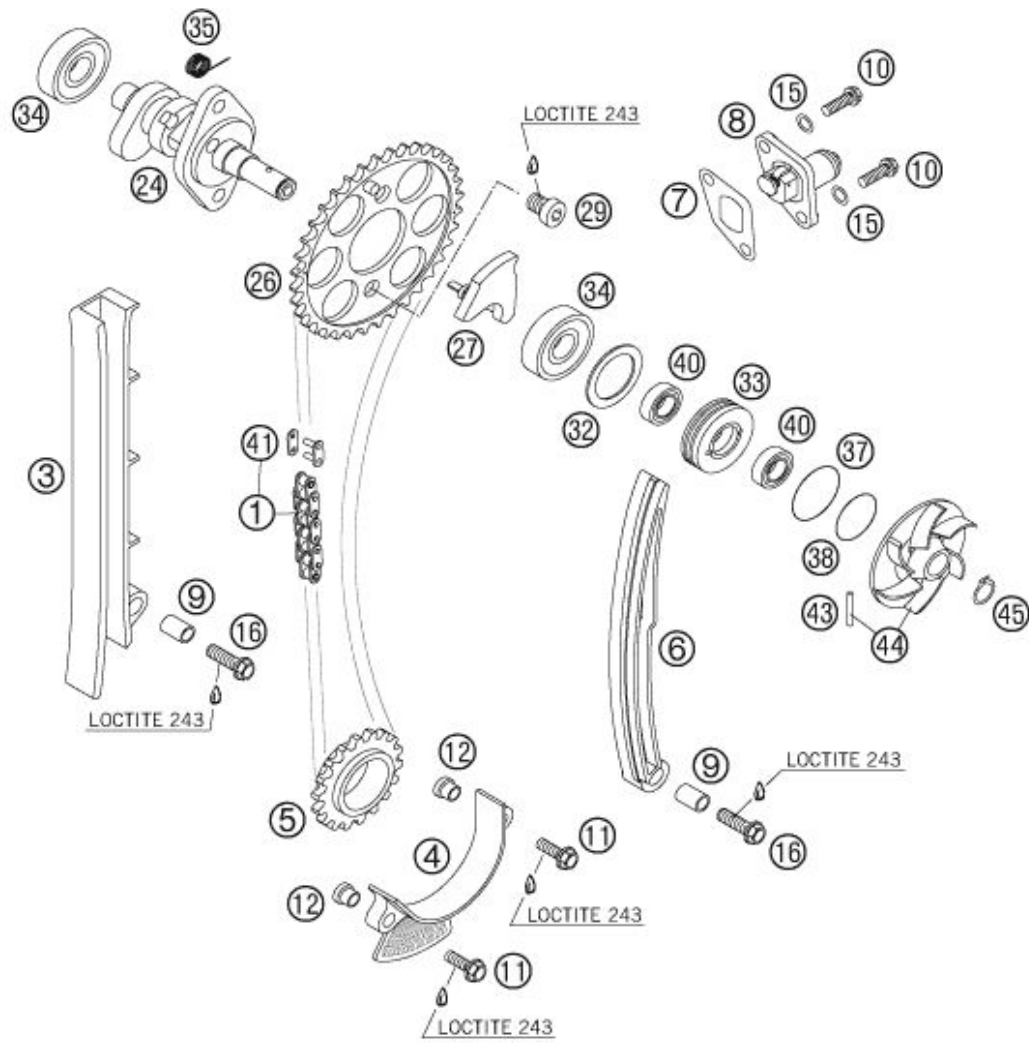

08-09 Beta RR/RS Models

Pos	Part Number	Description	Qty	Notes
1	36-25319-000	cam chain	1	includes master link
3	36-25311-000	cam chain guide	1	
4	36-25324-000	cam chain guide, lower	1	
5	36-25321-000	timing gear, 18t	1	
6	36-25313-000	cam chain guide	1	
7	36-25315-000	cam chain tensioner gasket	1	
8	36-25314-000	cam chain tensioner	1	
9	36-25312-000	bushing	2	
10	11-49070-000	bolt, 6x20	2	
11	36-25005-000	bolt, 5x16	2	
12	36-25325-000	spacer	2	
15	36-25034-000	crush washer	2	
16	11-50010-000	bolt, 6x25	2	
24	36-25383-000	camshaft	1	400
24	36-25317-000	camshaft	1	450, 525
26	36-25318-000	camshaft gear	1	
27	36-25322-000	auto decompression shaft	1	
29	36-25075-000	bolt, 8x10	2	
32	36-25347-000	shim washer	1	
33	36-25346-000	water pump seal holder	1	
34	36-25038-000	camshaft bearing	2	
35	36-25323-000	spring for auto decompression	1	
37	36-25057-000	oring	1	
38	36-25049-000	oring	1	
40	36-25043-000	water pump seal	2	
41	36-25320-000	cam chain master link	1	
43	36-25020-000	locating pin	1	
44	36-25310-000	water pump impeller	1	
45	36-25080-000	circlip	1