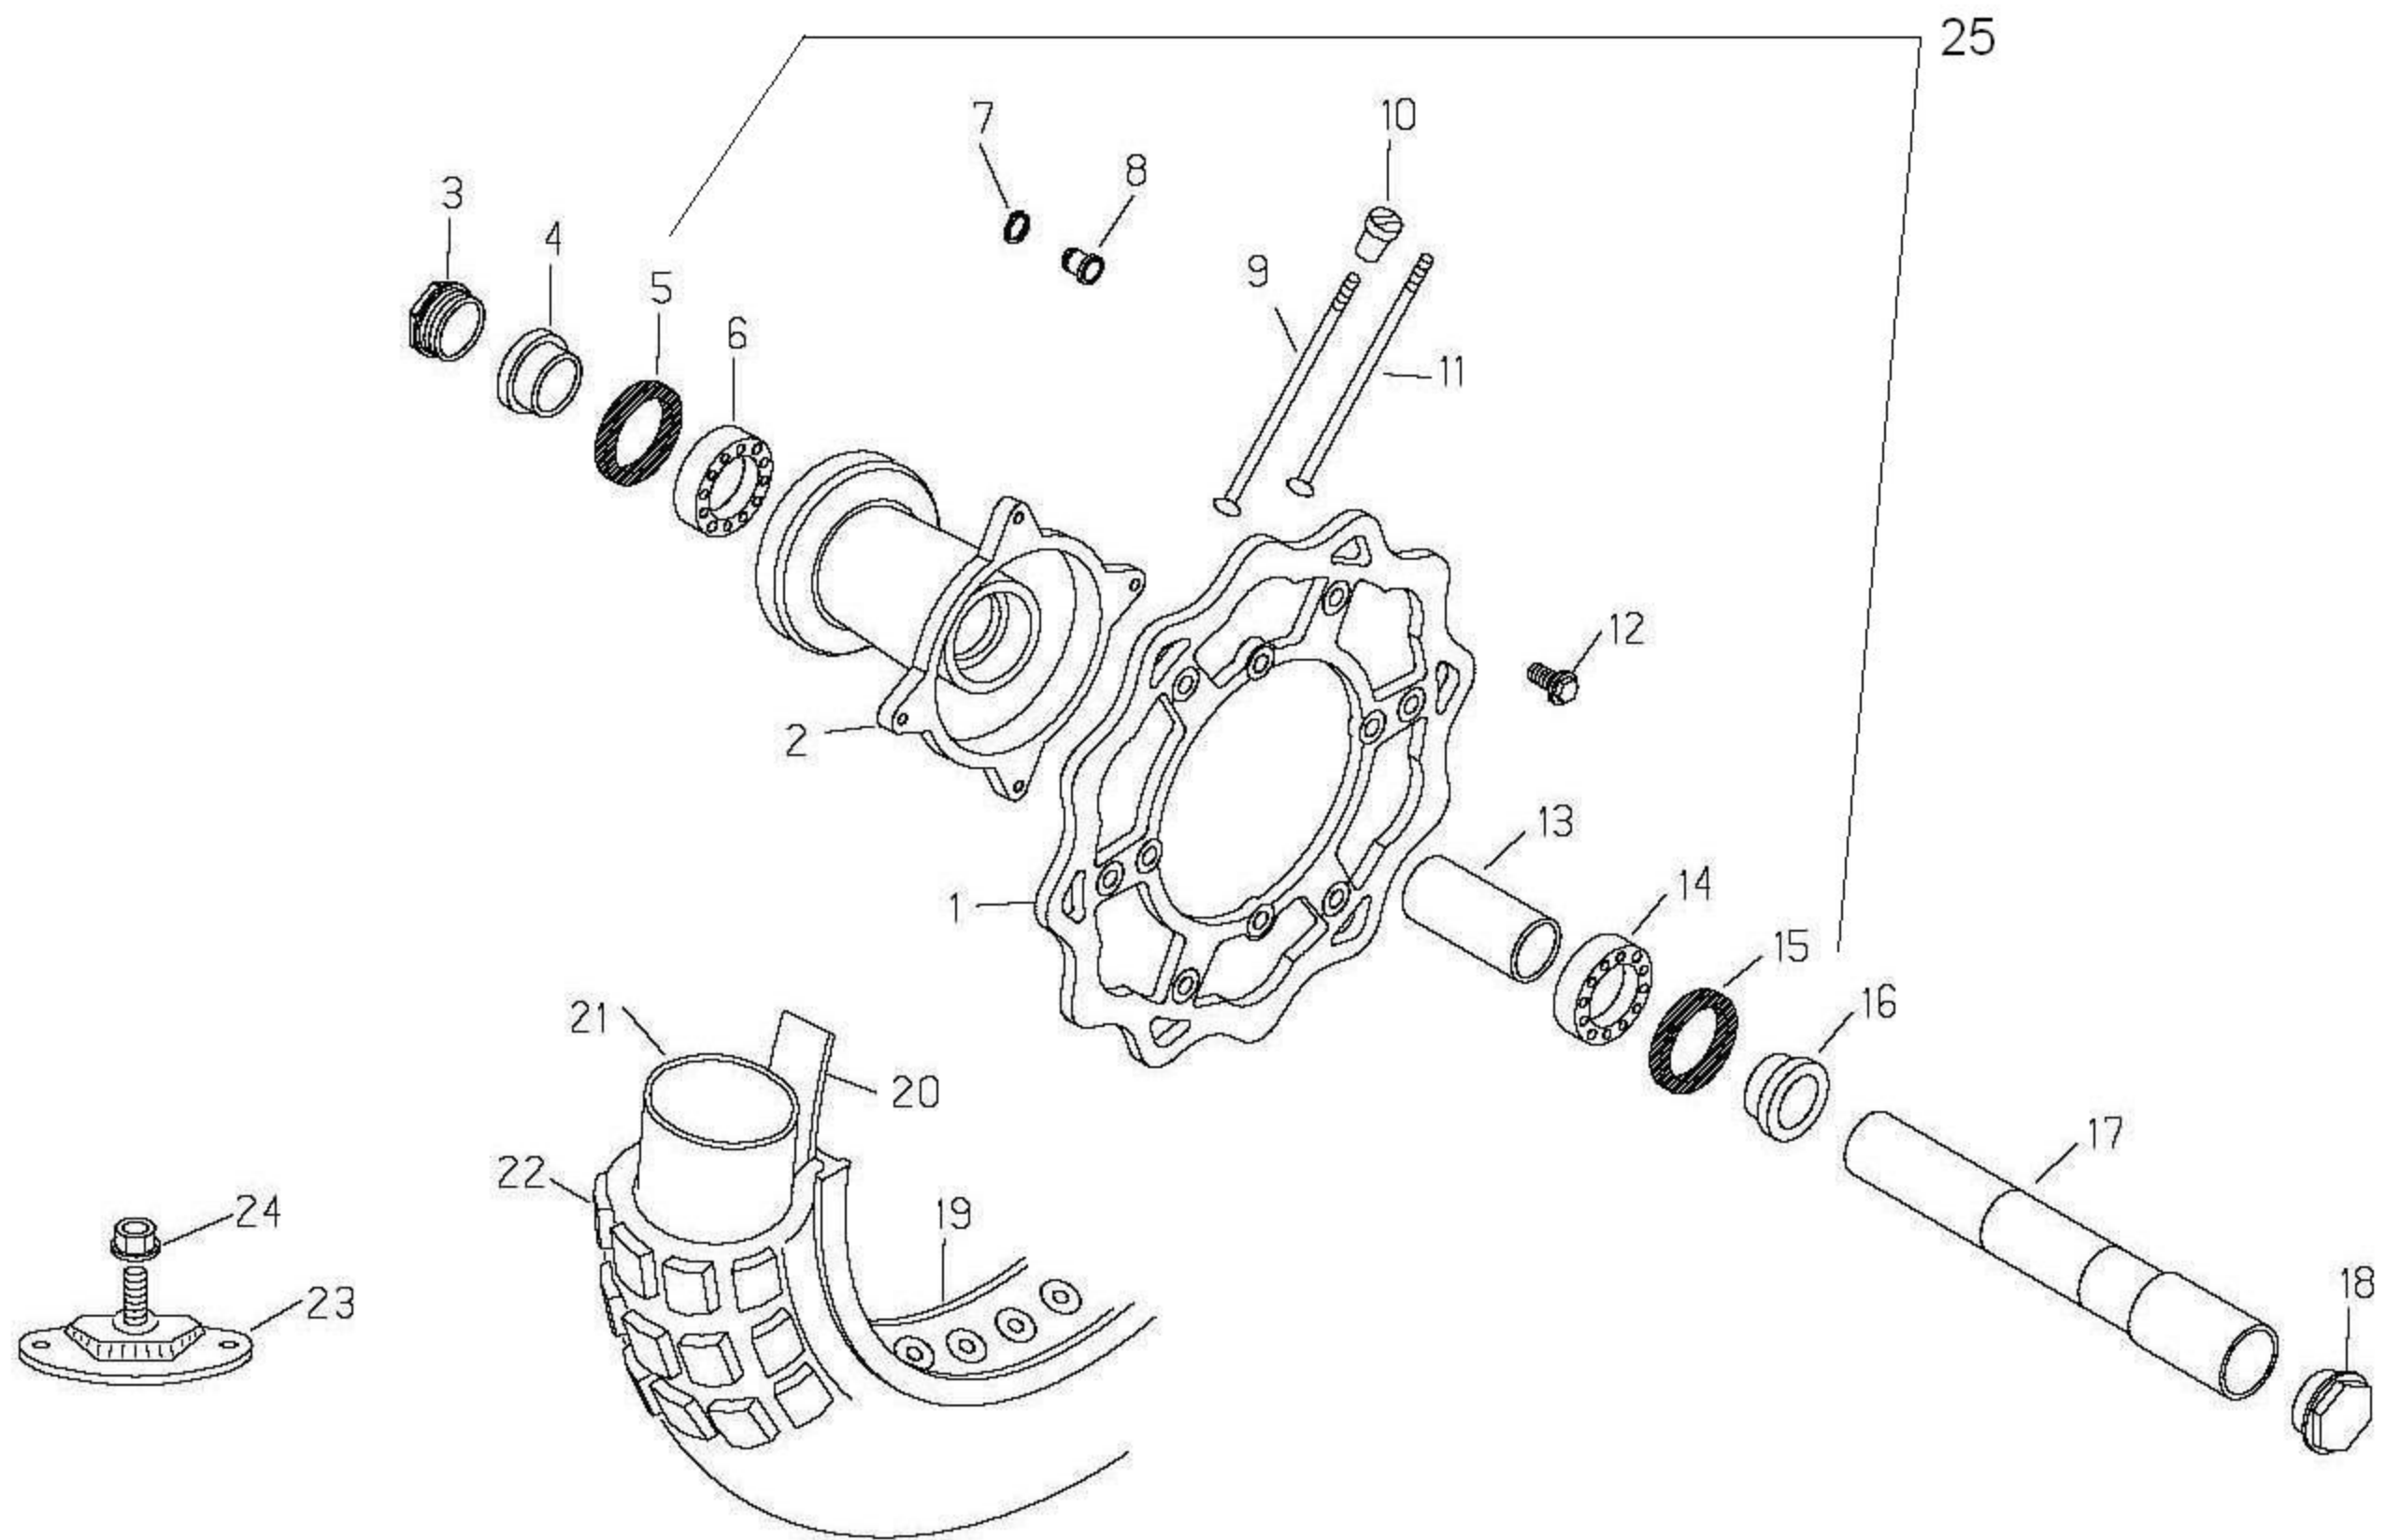

Pos	Part Number	Description	RR/RS	Notes
1	13-39578-000	front brake rotor	1	does not include items 7 & 8
2	22-07249-000	front hub	1	includes bearings and seals
3	29-10033-000	front axle nut	1	
4	13-85519-000	front wheel spacer	1	
5	10-66000-000	front wheel seal	1	
6	12-99520-000	front wheel bearing	1	
7	28-22570-000	clip	1	
8	22-11001-000	speedometer pick-up	1	
9	27-25051-000	front spoke, 4x227	18	
10	23-10122-000	nipple	36	
11	27-25052-000	front spoke, 4x230	18	
12	11-52520-000	rotor bolt, 8x14	4	
13	13-62708-000	front hub inner spacer	1	
14	12-99520-000	front wheel bearing	1	same as item 6
15	10-66000-000	front wheel seal	1	
16	13-85519-000	front wheel spacer	1	same as item 4
17	25-55697-000	front axle	1	
18	29-10032-000	front axle plug	1	
19	12-42901-059	front rim, 21"	1	
20	15-38200-000	rim strip	1	
21	12-15007-000	front tube, 21"	1	
22	12-81565-000	front tire, Pirelli MX eXTRa (80/100x21)	1	RR Model
22	12-79135-000	front tire, Pirelli MT21 (90/90x21)	1	RS Model
23	15-17551-000	front rim lock	1	
24	13-17120-000	nut, 8mm	1	
25	AB-10103	front wheel assembly, no tire or tube	1	RR/RS Model, includes rotor & bearings