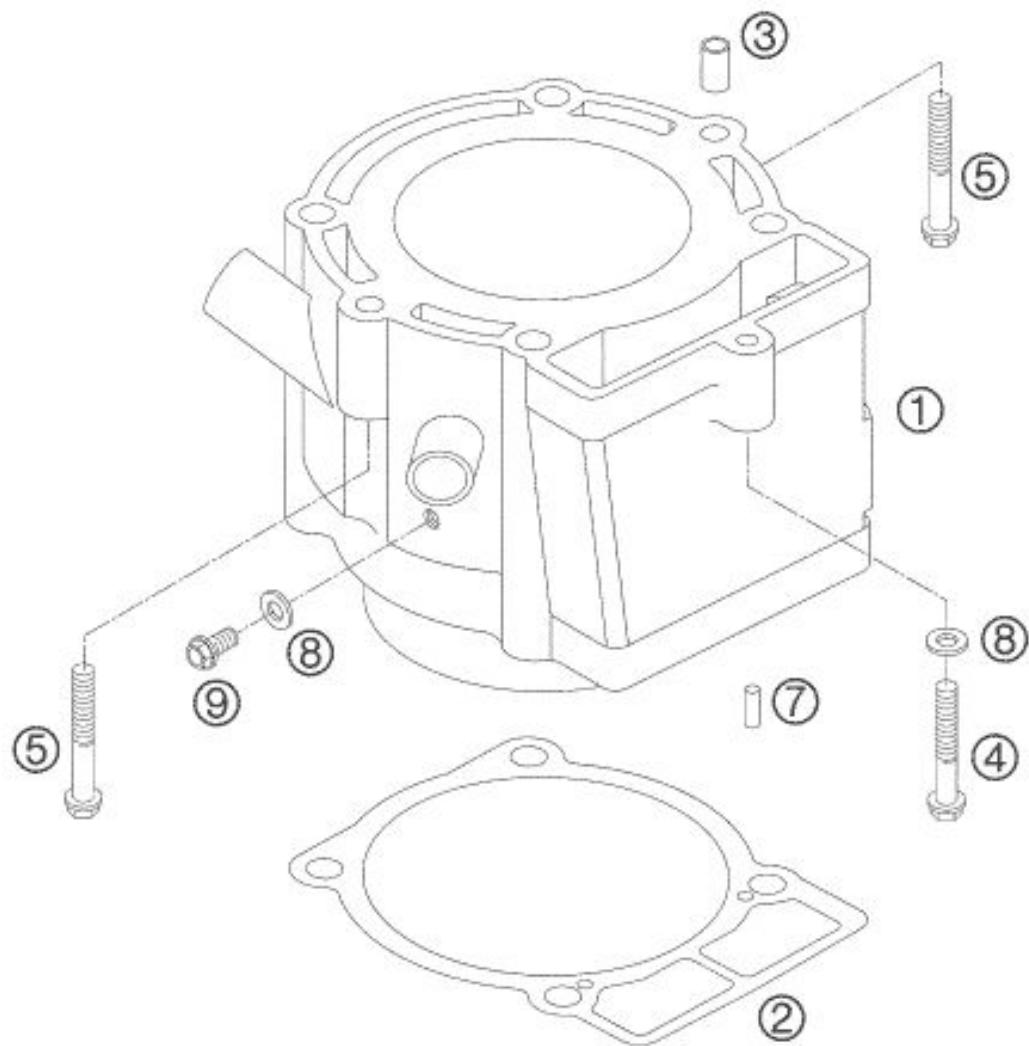

08-09 Beta RR/RS Models

Pos	Part Number	Description	Qty	Notes
1	36-25378-000	cylinder, 89mm	1	400, 450
1	36-25215-000	cylinder, 95mm	1	525
2	36-25226-000	base gasket, 0.5mm	1	400, 525
2	36-25372-000	base gasket, 0.8mm	1	450
3	36-25220-000	dowel	2	
4	36-25010-000	bolt, 6x40	1	
5	36-25011-000	bolt, 6x45	2	
7	36-25021-000	locating pin	2	
8	36-25034-000	crush washer	2	
9	36-25008-000	bolt, 6x10	1