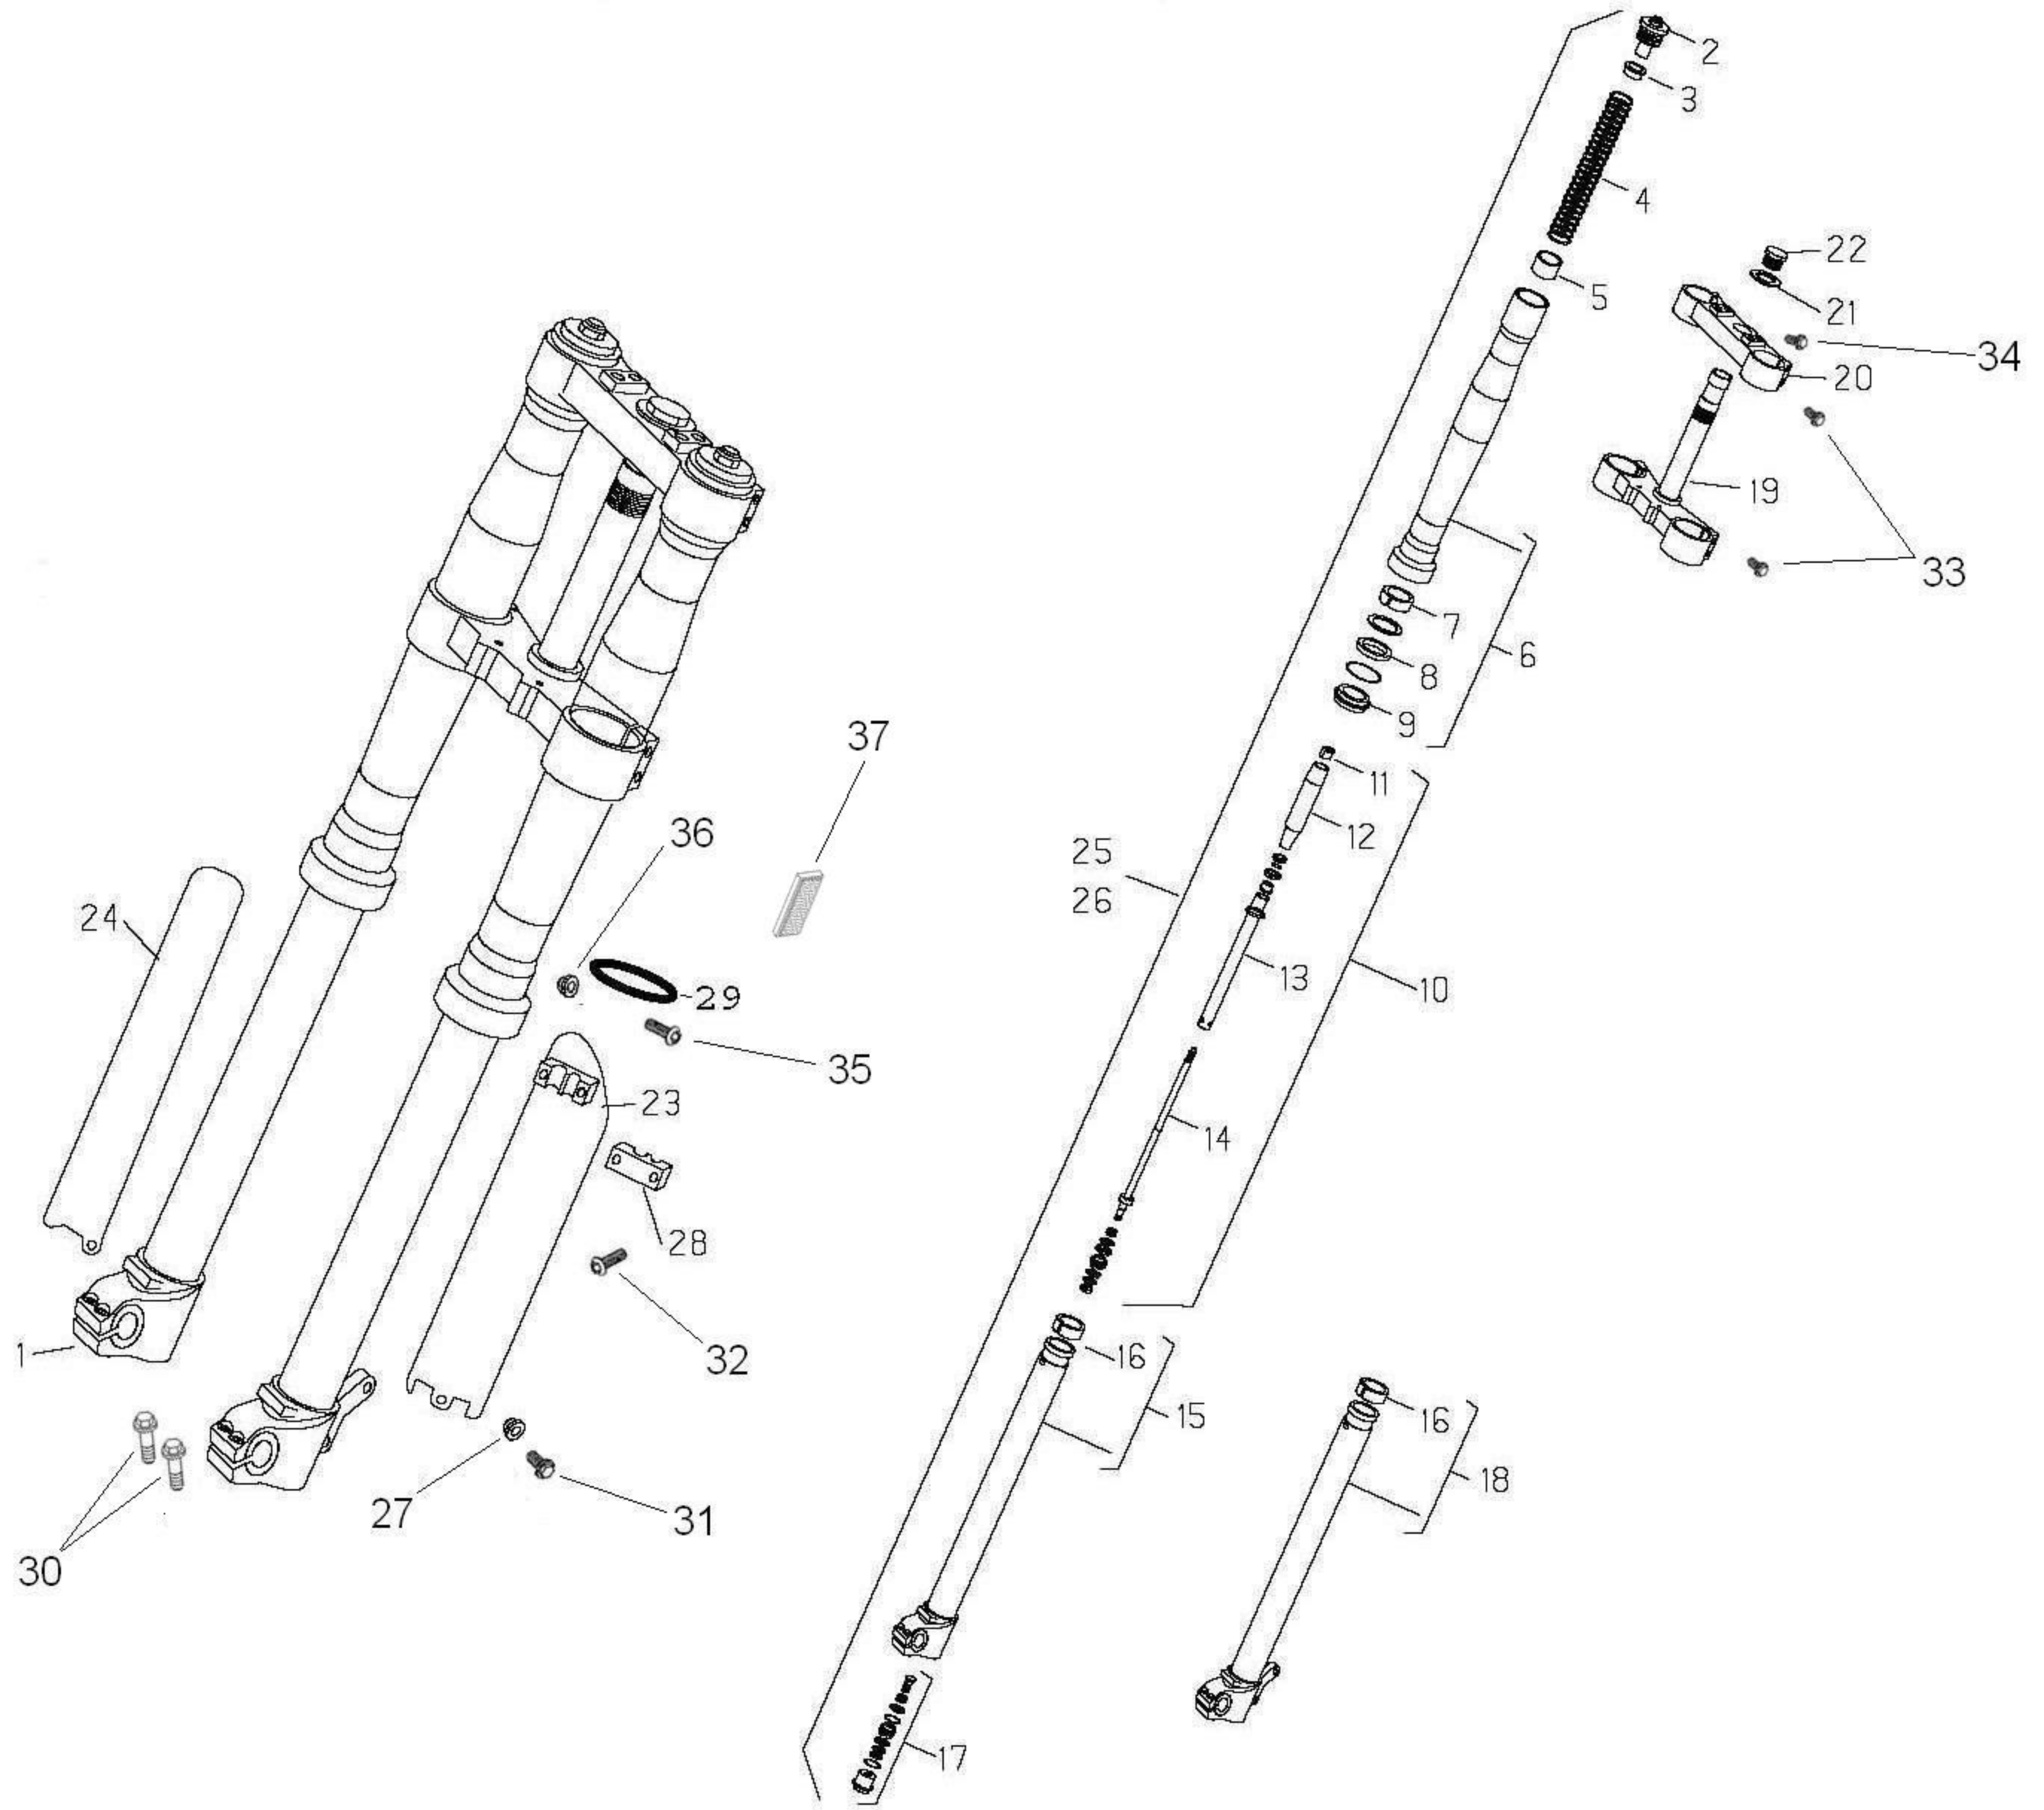

Pos	Part Number	Description	RR/RS	Notes
1	15-08055-000	front fork assembly	1	2008 model
1	15-08063-000	front fork assembly	1	2009 model
2	29-01965-000	fork cap	2	
3	10-41476-000	spring support	2	
4	22-52709-000	fork spring, 48kg	2	stock setting
4	22-52709-050	fork spring, 50kg	opt	
4	22-52709-045	fork spring, 45kg	opt	
4	22-52709-042	fork spring, 42kg	opt	
5	29-40470-000	fork spring tube	2	
6	16-18655-059	fork leg, upper	2	
7	11-31310-000	fork bushing	2	
8	10-41462-000	fork seal	2	
9	10-41477-000	fork dust ring	2	
10	12-32974-000	inner tube kit	2	
11	13-29530-000	top nut	2	
12	29-40463-000	fork spring inner tube	2	
13	12-32959-000	inner fork tube A	2	
14	12-32973-000	inner fork tube B	2	
15	29-40423-000	lower fork tube, right	1	
16	11-31311-000	fork bushing	2	
17	31-02175-000	valve assembly	2	
18	29-40424-000	lower fork tube, left	1	
19	12-09702-000	lower triple clamp	1	
20	29-50153-000	top triple clamp	1	
21	27-79102-000	washer	1	
22	13-30965-000	top nut	1	
23	25-98896-197	fork guard, left	1	2008 model-red
23	25-98896-159	fork guard, left	1	2009 model-black
24	25-98894-197	fork guard, right	1	2008 model-red
24	25-98894-159	fork guard, right	1	2009 model-black
25	16-00978-059	complete fork leg, left	1