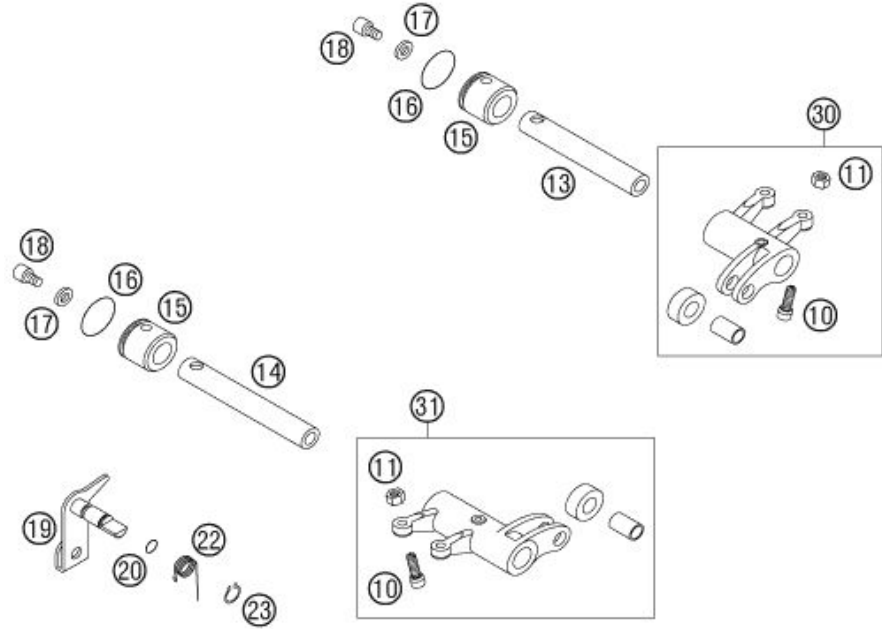

08-09 Beta RR/RS Models

Pos	Part Number	Description	Qty	Notes
1	36-25331-000	intake valve, 35mm	2	
2	36-25332-000	exhaust valve, 30mm	2	
3	36-25329-000	valve guide seals	4	
6	36-25330-000	valve spring kit	4	
9	36-25333-000	valve spring keeper	8	
10	36-25343-000	valve adjustment screw	4	
11	36-25344-000	valve adjustment nut	4	
13	36-25336-000	rocker arm shaft, intake	1	
14	36-25337-000	rocker arm shaft, exhaust	1	
15	36-25341-000	end cap	2	
16	36-25055-000	oring	2	
17	36-25339-000	washer, aluminum	2	
18	36-25063-000	screw, 5x8	2	
19	36-25335-000	decompression shaft	1	
20	36-25050-000	oring	1	
22	36-25338-000	spring	1	
23	36-25030-000	circlip	1	
30	36-25340-000	rocker arm assembly, intake	1	
31	36-25342-000	rocker arm assembly, exhaust	1