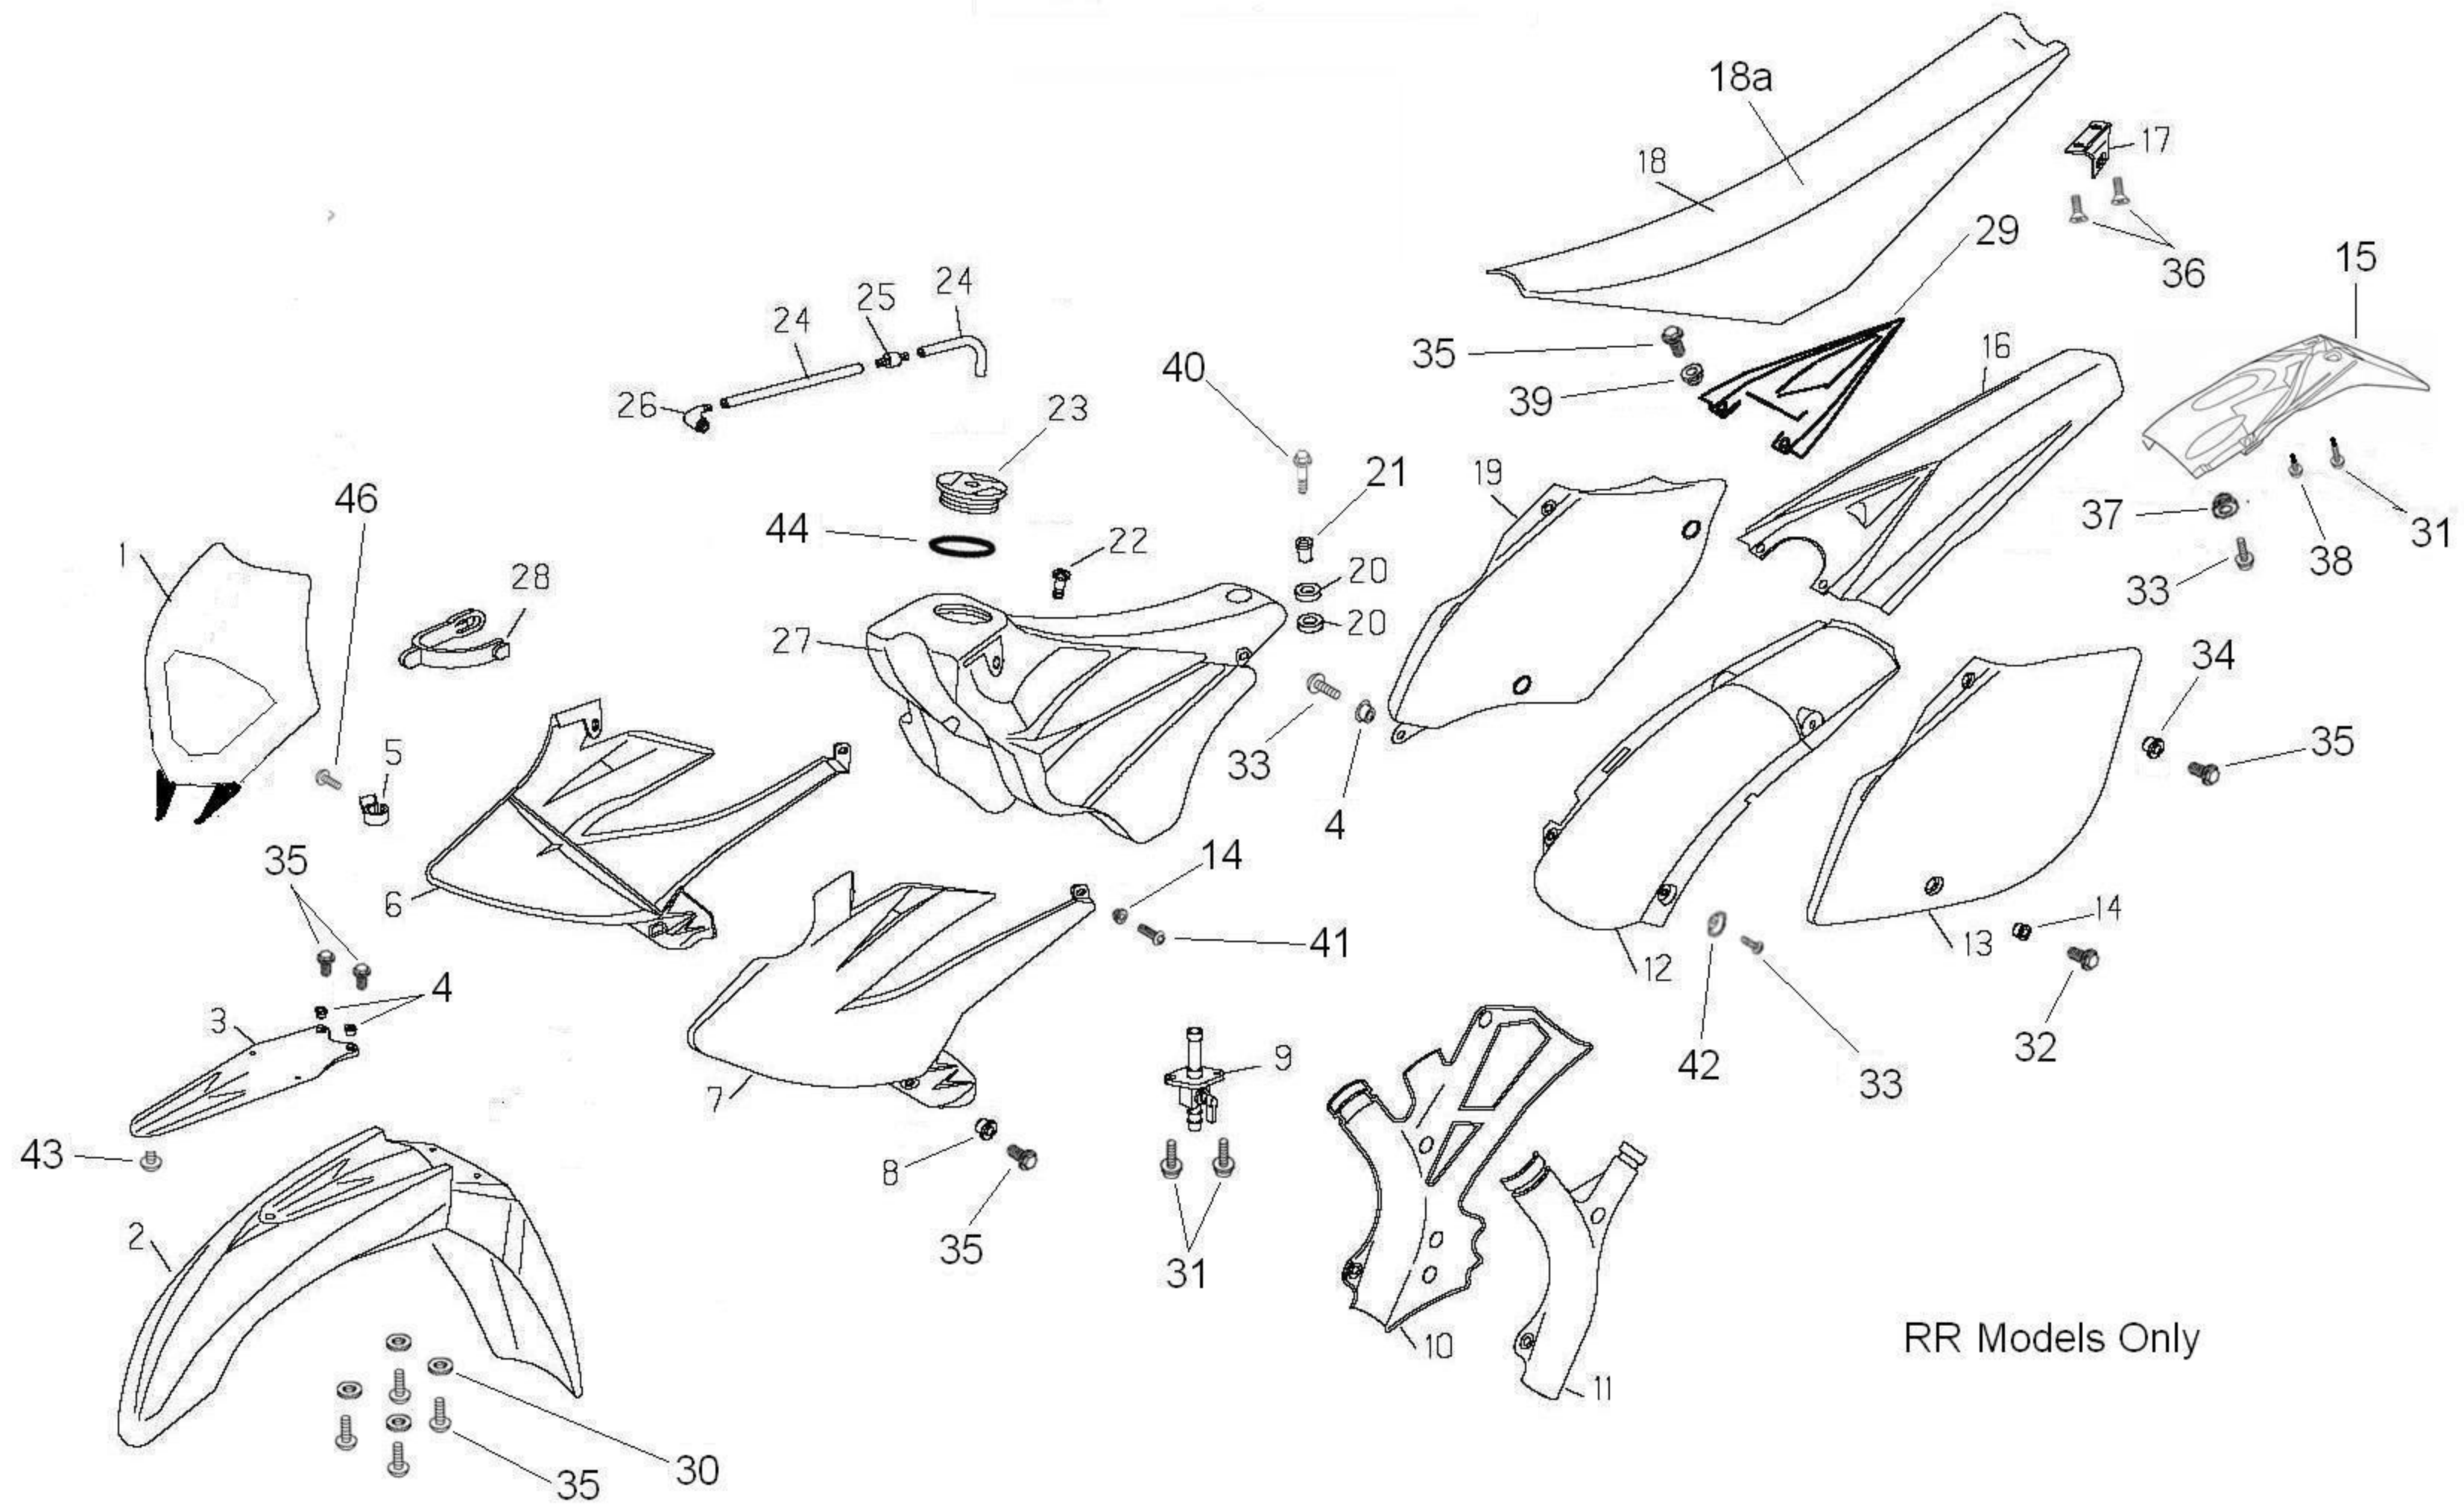

RR Models Only

Pos	Part Number	Description	RR ONLY	Notes
1	22-28477-197	headlight mask	1	2008 Model
1	22-28477-159	headlight mask	1	2009 Model
2	25-15208-197	front fender	1	2008 Model
2	25-15208-151	front fender	1	2009 Model
3	28-98283-159	front fender support	1	
4	13-49190-000	spacer	3	
6	15-23203-897	tank panel, right	1	2008 Model
6	15-23203-851	tank panel, right	1	2009 Model
7	15-23202-897	tank panel, left	1	2008 Model
7	15-23202-851	tank panel, left	1	2009 Model
8	13-54820-000	spacer	2	2008 Model
8	016-430200-000	spacer	2	2009 Model
9	27-79831-000	petcock	1	
10	25-98931-000	frame guard, right	1	
11	25-98926-000	frame guard, left	1	
12	25-24662-159	inner rear fender	1	
13	15-19868-197	side panel, left	1	2008 Model
13	15-19868-151	side panel, left	1	2009 Model
14	13-62000-000	spacer	2	
15	25-94492-000	rear tail light holder	1	
16	25-19589-197	rear fender	1	2008 Model
16	25-19589-151	rear fender	1	2009 Model
17	28-95233-000	seat bracket	2	
18	28-02652-000	seat	1	does not include item 17
18a	12-88645-000	seat cover	1	cover only
19	15-19862-197	side panel, right	1	2008 Model
19	15-19862-151	side panel, right	1	2009 Model
20	29-10615-000	cushion	2	
21	13-49184-000	fuel tank spacer	1	
22	31-89010-000	seat lock screw	1	
23	29-10501-000	fuel cap	1	2008 Model