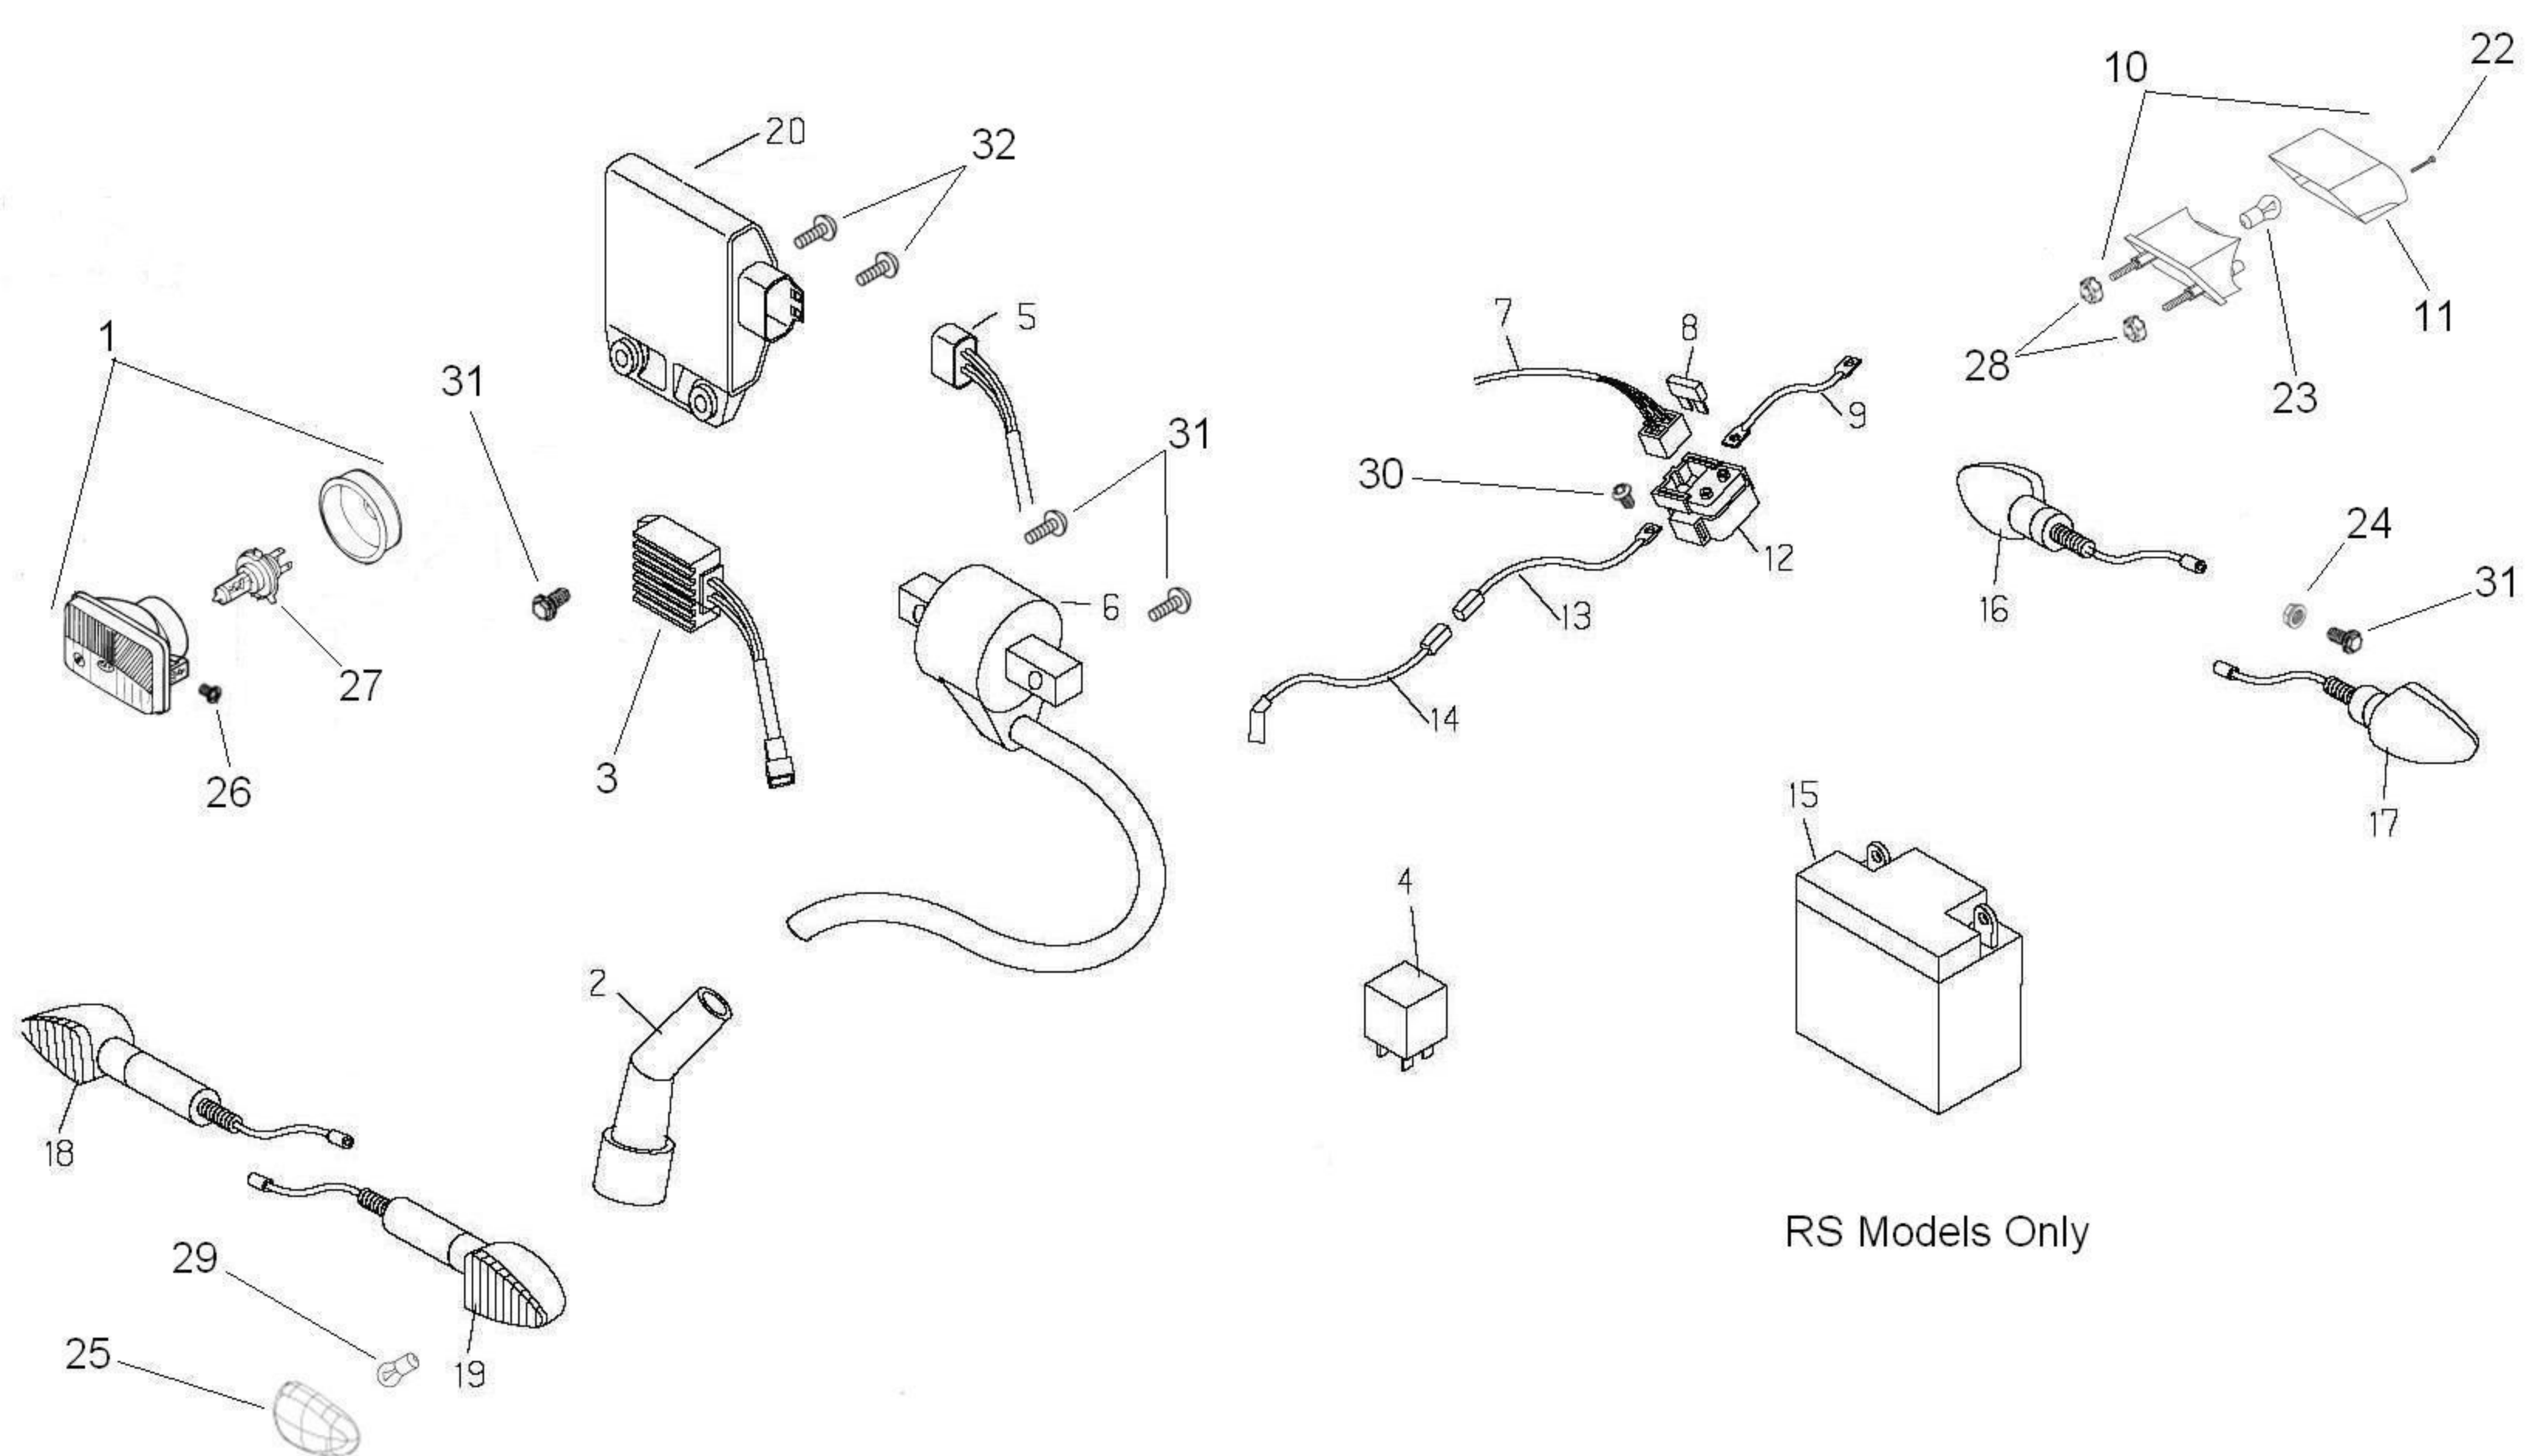

RS Models Only

Pos	Part Number	Description	RS	Notes
1	16-46202-000	headlamp assembly	1	
2	27-13553-000	spark plug cap	1	
3	27-28101-000	regulator	1	
4	18-84946-000	flasher	1	
5	18-01536-000	wire loom	1	CDI to main loom
6	11-20694-800	ignition coil	1	
7	18-01635-000	rear wire loom	1	RS Model
8	15-66601-000	fuse, 10A	2	
9	18-01529-000	positive battery cable	1	solinoid to battery
10	15-01766-000	rear tail light	1	
11	12-81703-000	rear tail light lens	1	
12	27-28471-000	starter relay	1	
13	18-01528-000	positive battery cable	1	solinoid to main loom block
14	18-01538-000	positive battery cable	1	main loom block to starter
15	11-15415-000	battery YTX5LBS	1	
16	18-12691-000	rear turn signal, right	1	
17	18-12681-000	rear turn signal, left	1	
18	18-12681-000	front turn signal, right	1	
19	18-12691-000	front turn signal, left	1	
20	12-41848-000	CDI unit, 450	1	
20	12-41849-000	CDI unit, 400, 525	1	
22	12-81703-999	screw, tail light lens	2	
23	21-15620-000	bulb, tail light	1	
24	13-12550-000	nut, turnsignal	4	
25	12-81866-000	lens, turnsignal	4	lens only
26	31-30580-000	screw, 6mm pan head	2	
27	21-15635-000	bulb, 35/35 W	1	
28	13-12550-000	nut, rear tail light	2	
29	21-15635-999	bulb, turn signal	4	
30	31-30190-000	allen, starter cable	2	
31	11-48025-000	bolt, 6x16	3	
32	11-47015-000	bolt, 6x12	2