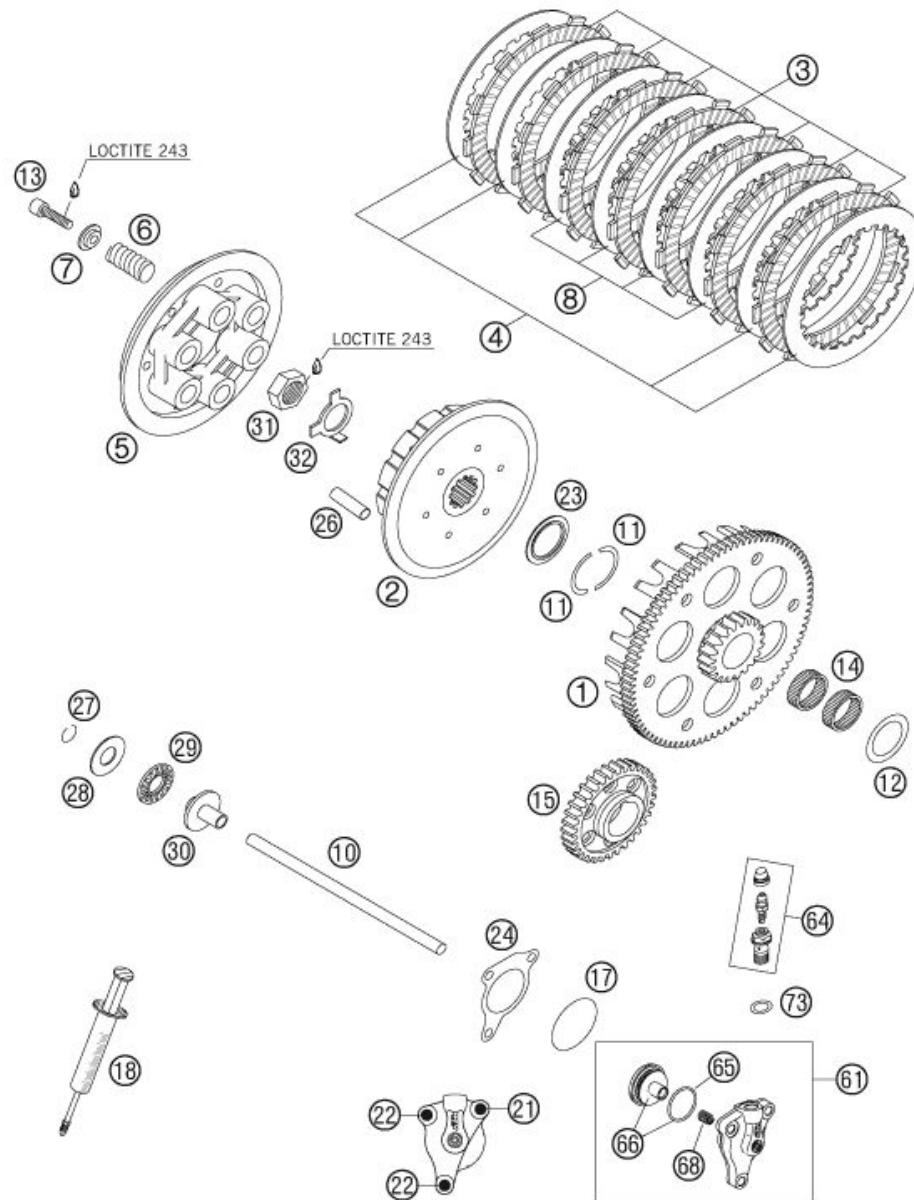

08-09 Beta RR/RS Models

Pos	Part Number	Description	Qty	Notes
1	36-25464-000	clutch basket	1	
2	36-25485-000	inner clutch hub	1	
3	36-25267-000	friction disc	7	
4	36-25266-000	steel plate, 1.0mm	4	
5	36-25486-000	pressure plate	1	
6	36-25262-000	clutch spring	6	
7	36-25453-000	spring retainer	6	
8	36-25454-000	steel plate, 1.4mm	4	
10	36-25455-000	clutch push rod	1	
11	36-25264-000	half washer	2	
12	36-25268-000	shim	1	
13	36-25073-000	bolt, 6x25	6	
14	36-25029-000	needle bearing	2	
15	36-25257-000	primary gear, 33t	1	
16	12-91895-033	clutch slave cylinder	1	
17	36-25058-000	oring	1	
18	36-25090-000	fluid injector	opt	
19	36-25272-000	piston kit	1	includes ball and oring
20	31-83530-000	bleeder screw	1	
21	36-25009-000	bolt, 6x35	1	
22	11-49070-000	bolt, 6x20	2	
23	36-25265-000	stepped washer	1	
24	36-25271-000	slave cylinder gasket	1	
26	36-25465-000	drive sleeve	12	
27	36-25079-000	circlip	1	
28	36-25131-000	washer	1	
29	36-25130-000	needle bearing	1	
30	36-25092-000	pressure piece	1	
31	36-25069-000	clutch nut	1	
32	36-25137-000	locking washer	1	
33	36-25270-000	banjo bolt	1