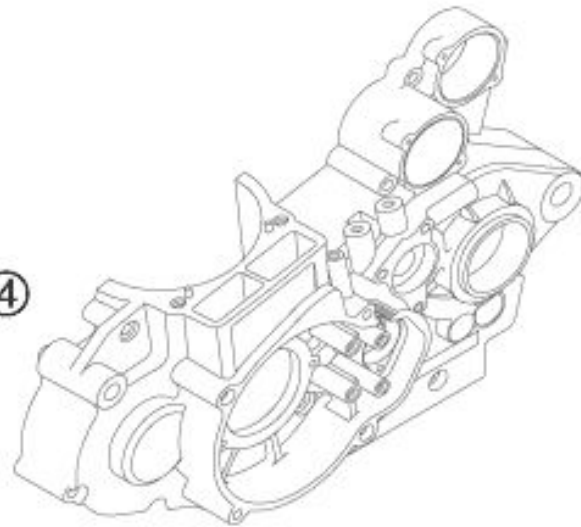

08-09 Beta RR/RS Models

Pos	Part Number	Description	Qty	Notes
2	36-25232-000	balancer shaft	1	
4	36-25041-000	bearing	2	
6	36-25044-000	oil seal	1