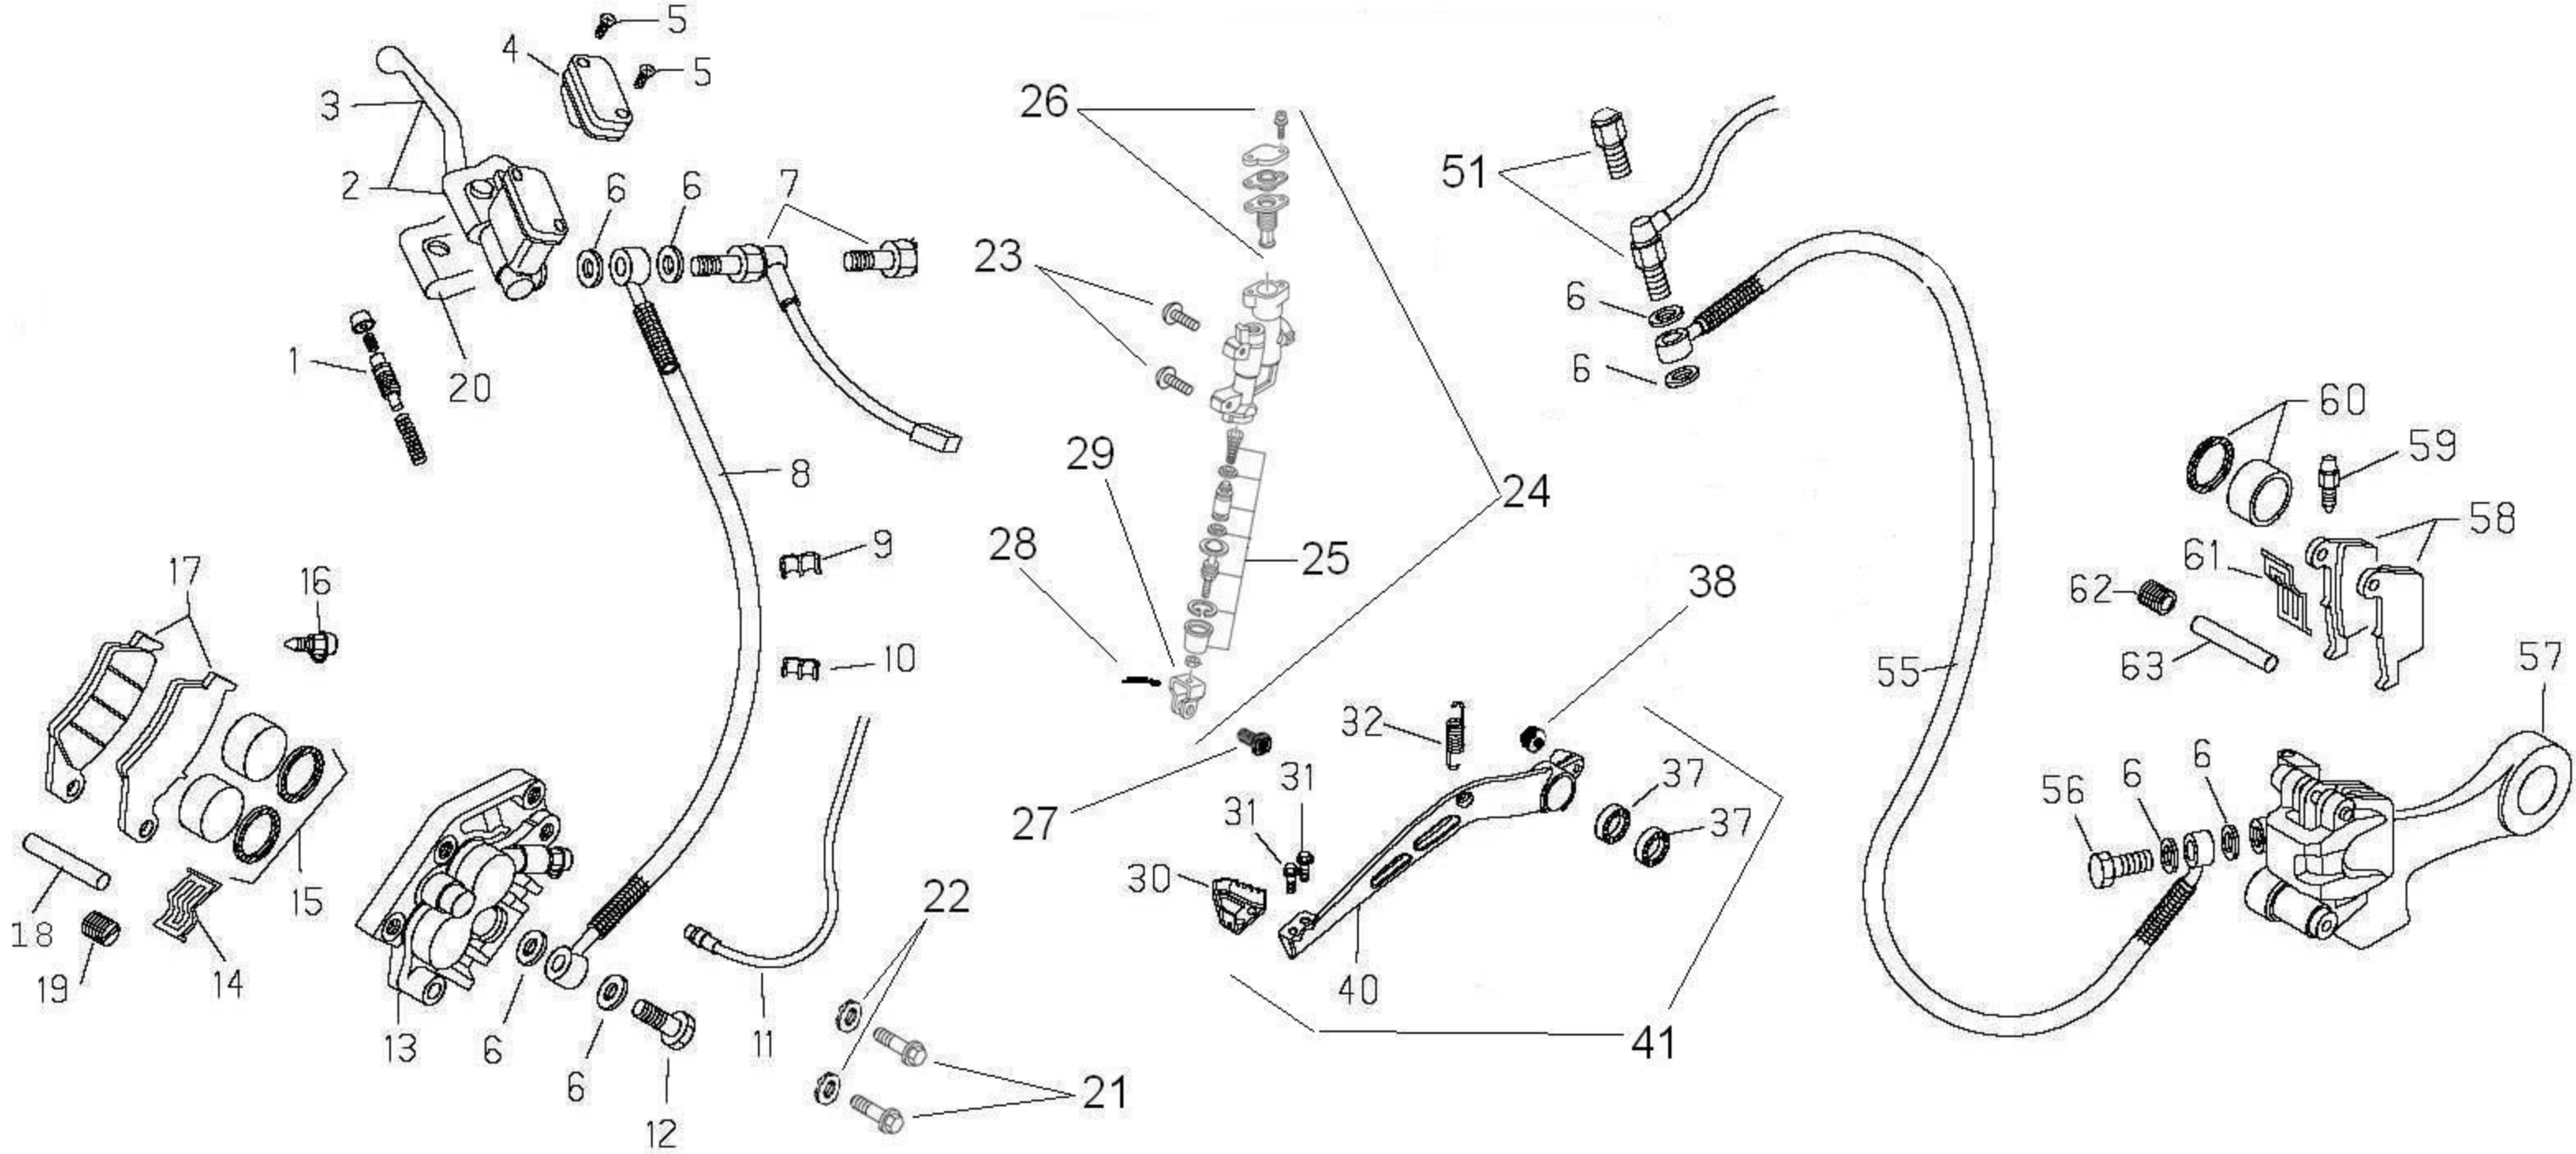

Pos	Part Number	Description	RR/RS	Notes
1	20-08258-000	rebuild kit, front brake pump	1	
2	21-02057-000	front brake pump assembly	1	
3	21-27104-000	front brake lever	1	
4	20-08259-000	cap, front brake pump	1	
5	31-23402-000	screw, brake pump cap	2	
6	16-50510-000	crush washer	8	
7	11-65053-000	banjo bolt	1	RR model
7	18-89621-000	banjo bolt & stop switch	1	RS model
8	29-09108-000	front brake hose	1	
9	25-24443-000	front hose clip, small	4	
10	25-24442-000	front hose clip, large	1	
11	28-79013-000	sensor for meter	1	
12	11-65053-000	banjo bolt	1	same as item 56
13	25-03056-000	front brake caliper	1	includes brake pads
14	22-32207-000	caliper spring	1	
15	20-02716-000	piston and seal kit for caliper	1	
16	28-91001-000	brake bleeder	1	
17	25-25361-000	front brake pad set	1	
18	25-41859-000	pin for brake pad	1	
19	31-96821-000	pin plug	1	
20	16-33841-000	lever cover	1	
21	11-55690-000	bolt, caliper mount	2	
22	27-49500-000	washer, caliper mount	2	
23	11-48025-000	bolt, rear brake pump	2	
24	25-91178-000	rear brake pump assembly	1	
25	20-08276-000	rebuild kit, rear brake pump	1	
26	20-08275-000	cap set, rear brake pump	1	
27	25-41830-000	pin, rear brake pump	1	
28	12-81995-000	cotter key, rear brake pump	1	
29	20-08277-000	kit, lower clevis	1	includes adjustment bolt
30	22-90053-000	brake pedal tip	1