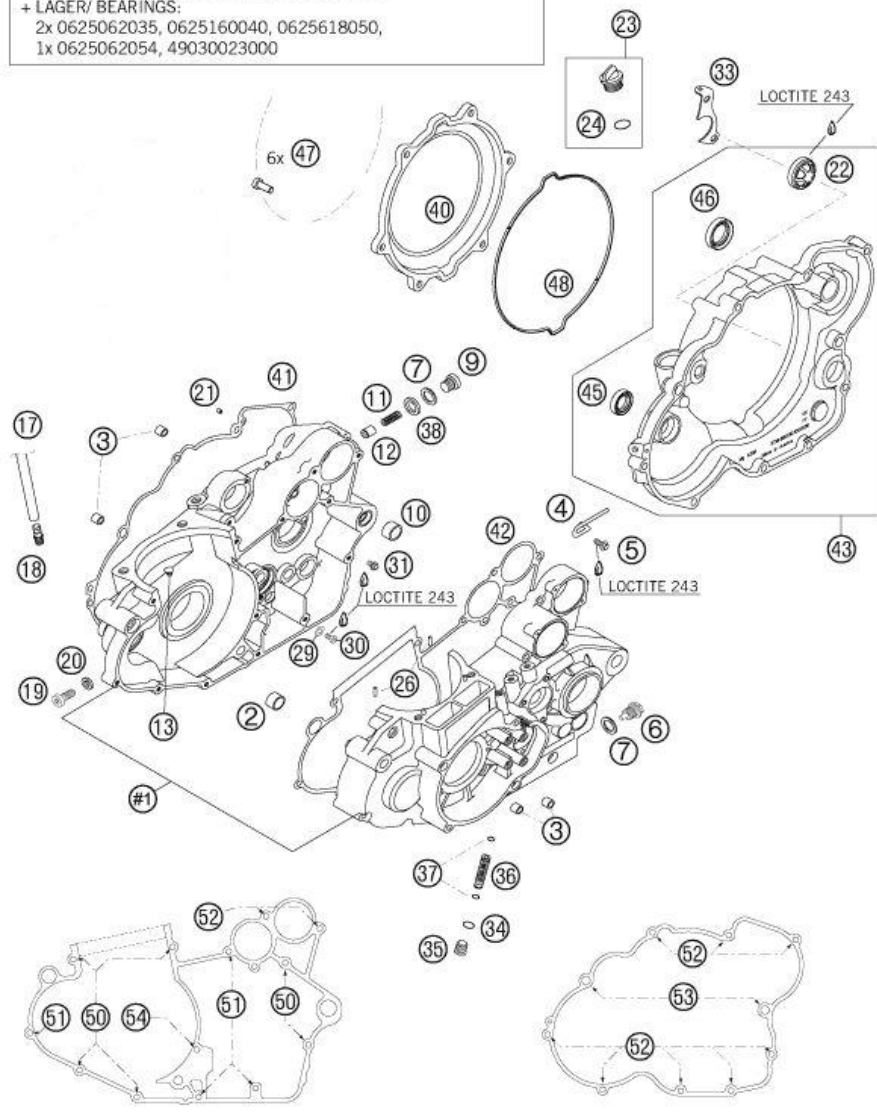

1. #1 2 6 7 9 10 11 12 13 26 29 30 31 38
   + 5x 59030196000,
   2x 54632095000,
   1x 59030054000, 59030058000, 59033018000, 59040028000,
   0912060123, 0912060404, 0760142460
   + LAGER/ BEARINGS:
   2x 0625062035, 0625160040, 0625618050,
   1x 0625062054, 49030023000

Dichtungssatz
Gasket-Set

08-09 Beta RR/RS Models

Pos	Part Number	Description	Qty	Notes
1	36-25210-000	engine case set	1	includes parts as listed
2	36-25099-000	dowel, 17x14x12	1	
3	36-25087-000	dowel, 9.8x7x10	4	
4	36-25235-000	hanger for vent hose	1	
5	36-25004-000	bolt, 6x15	1	
6	36-25176-000	oil drain bolt	1	
7	36-25187-000	crush washer	1	
9	36-25062-000	plug	1	
10	36-25221-000	dowel, 17x19x12	1	
11	36-25189-000	pressure spring	1	
12	36-25190-000	valve piston	1	
13	36-25436-000	jet, 60	1	
17	36-25252-000	oil breather pipe	1	
18	36-25219-000	bleeder flange	1	
19	36-25177-000	locating screw	1	
20	36-25178-000	crush washer	1	
21	36-25019-000	needle roller	1	
22	36-25218-000	oil sight glass	1	seal included
23	29-09602-000	oil filler plug	1	
24	36-25054-000	oil filler oring	1	
26	36-25021-000	locating pin	2	
29	36-25015-000	washer	1	
30	36-25076-000	screw, 5x8	1	
31	36-25007-000	screw, 6x8	1	
33	36-25212-000	bracket for brake pedal spring	1	
34	36-25052-000	oring	1	
35	36-25354-000	plug, oil screen	1	
36	36-25355-000	oil screen	1	
37	36-25051-000	oring	2	
38	36-25036-000	seal ring	1	
40	36-25471-000	outer clutch cover	1	
41	36-25222-000	clutch cover gasket	1	
42	36-25472-000	center case gasket	1	
43	36-25470-000	clutch cover assembly	1	includes outter cover
45	36-25044-000	shift shaft seal	1	
46	36-25045-000	kickstart shaft seal	1	
47	36-25473-000	bolt, clutch cover	6	
48	36-25474-000	outter clutch cover seal	1	
50	36-25011-000	bolt, 6x45	6	
51	11-05485-000	bolt, 6x60	4	
52	11-50300-000	bolt, 6x30	10	
53	36-25009-000	bolt, 6x35	2	
54	36-25013-000	bolt, 6x75	1	
60	36-25236-000	complete engine gasket set	1