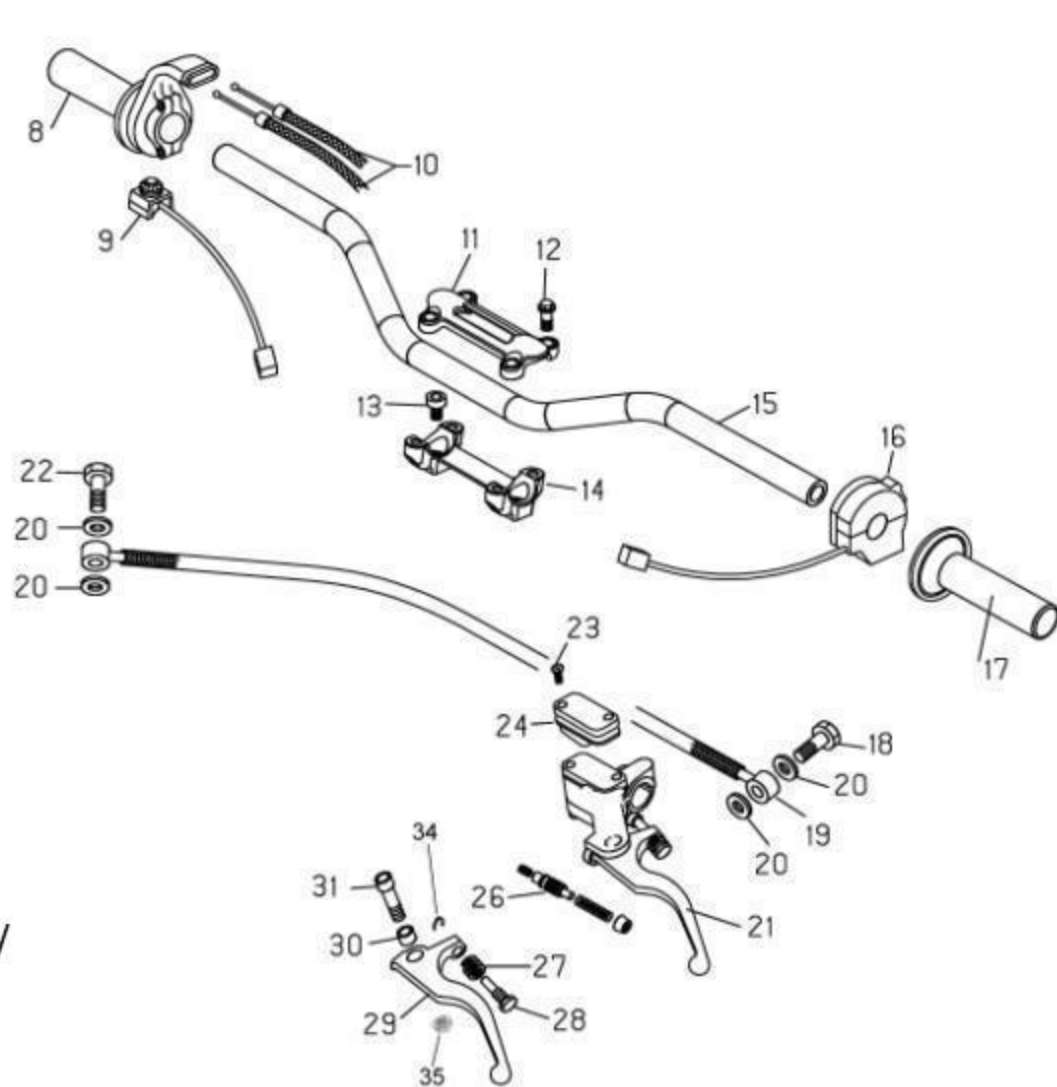

38

39

RR Models Only

Pos	Part Number	Description	RR ONLY	Notes
1	12-09377-000	speedometer	1	
2	18-01638-000	main wire harness	1	
3	25-24444-000	wire holder	1	
4	31-23579-000	screw for meter	2	
5	27-36500-000	washer for meter	2	
6	16-34915-000	rubber for meter	2	
7	28-98078-000	speedometer bracket	1	
8	12-55097-000	throttle assembly, includes grips	1	
9	18-84981-000	start switch	1	
10	29-15188-000	throttle cable	1	
11	12-08253-000	top handlebar mount	1	
12	31-64070-000	bolt, handlebar, 8x25	4	
13	31-65626-000	bolt, handlebar clamp, 10x25	2	
14	12-08254-000	lower handlebar mount	1	
15	22-20391-000	handlebar	1	
16	13-06508-000	switch assy, left	1	
17	22-18537-000	grips, pair	1	
18	11-65035-000	banjo bolt	1	same as item 22
19	29-09109-000	clutch hose	1	
20	16-50510-000	crush washer	4	
21	21-02433-000	clutch pump assembly	1	
22	11-65035-000	banjo bolt	1	same as item 18
23	31-23401-052	screw for top cap	2	
24	20-05078-000	seal and cap for clutch pump	1	
25	25-25180-000	wire holder	1	
26	20-05084-000	piston kit for clutch pump	1	
27	22-38702-000	spring, adjuster	1	
28	31-88602-000	clutch lever adjuster	1	
29	21-27085-000	clutch lever only	1	
30	11-26466-000	bush, clutch lever	1	
31	31-96819-000	screw, clutch lever	1	
32	25-58090-000	nutplate	1	
33	31-23530-000	screw	1	
34	28-22510-000	clip, clutch adjuster bolt	1	
35	13-13020-000	nut, clutch lever	1	
36	12-55097-999	throttle tube	1	tube only
37	27-36500-000	washer	1	
38	13-62000-000	spacer	2	
39	11-48025-000	bolt, 6x16	2	