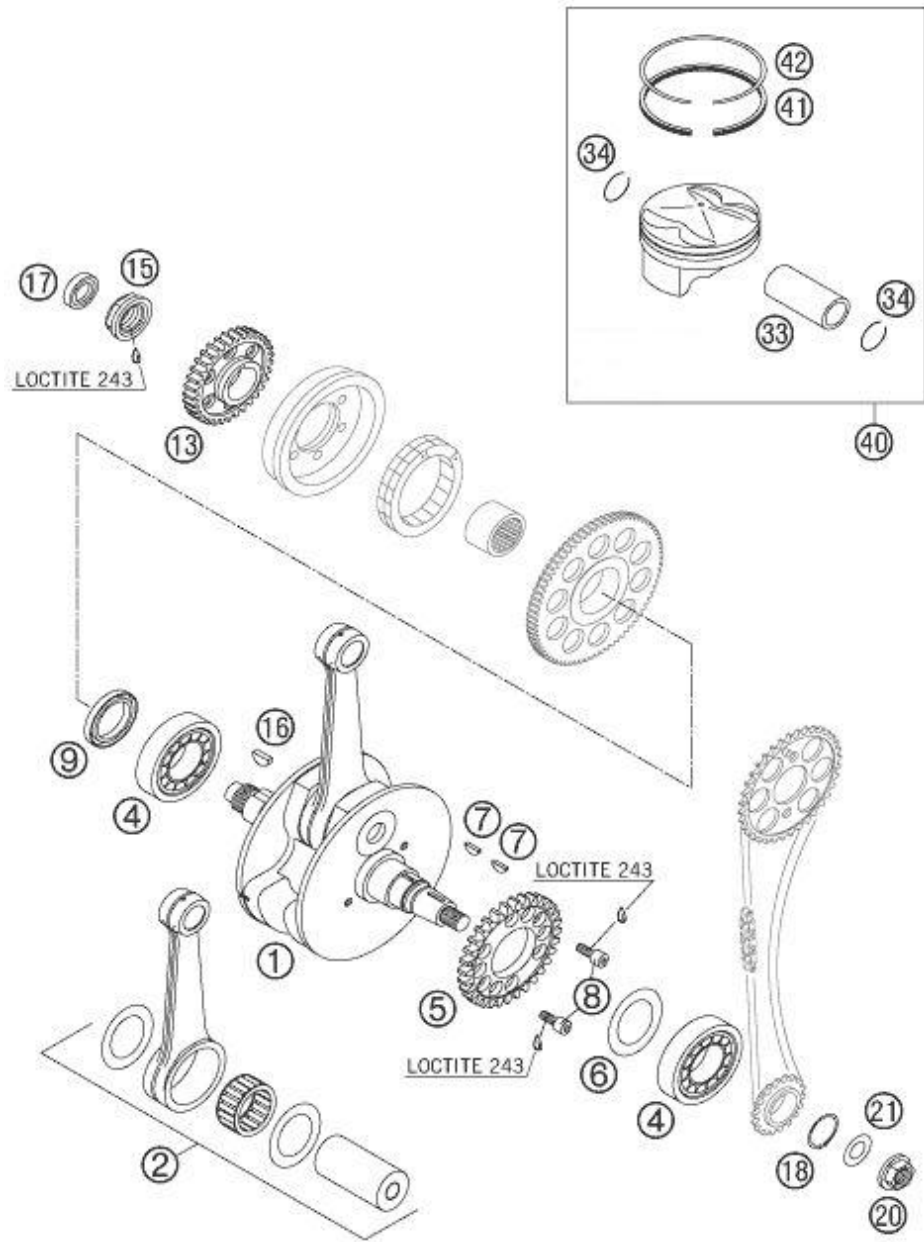

08-09 Beta RR/RS Models

Pos	Part Number	Description	Qty	Notes
1	36-25438-000	crankshaft	1	400
1	36-25489-000	crankshaft	1	450, 525
2	36-25379-000	connecting rod set	1	400
2	36-25216-000	connecting rod set	1	450, 525
4	36-25091-000	engine main bearing	2	
5	36-25231-000	drive gear, 32t	1	
6	36-25133-000	thrust washer	opt	
6	36-25134-000	thrust washer	opt	
6	36-25135-000	thrust washer	opt	
7	36-25061-000	keyway	2	
8	36-25072-000	bolt, 6x16	2	
9	36-25046-000	oil seal, 30x47x7	1	
13	36-25257-000	primary gear, 33t	1	
15	36-25223-000	nut	1	
16	36-25002-000	keyway	1	
17	36-25044-000	oil seal, 14x24x6	1	
18	36-25033-000	circlip	1	
20	13-25010-000	nut	1	
21	36-25017-000	spring washer	1	
33	36-25225-000	piston pin	1	
34	36-25233-000	circlip, piston	2	
40	36-25423-000	piston kit, 89mm #1	1	400
40	36-25424-000	piston kit, 89mm #2	1	400
40	36-25421-000	piston kit, 89mm #1	1	450
40	36-25422-000	piston kit, 89mm #2	1	450
40	36-25417-000	piston kit, 95mm #1	1	525
40	36-25418-000	piston kit, 95mm #2	1	525
41	36-25381-000	oil scraper ring	1	400, 450
41	36-25179-000	oil scraper ring	1	525
42	36-25172-000	piston ring, top	1	400, 450
42	36-25224-000	piston ring, top	1	525