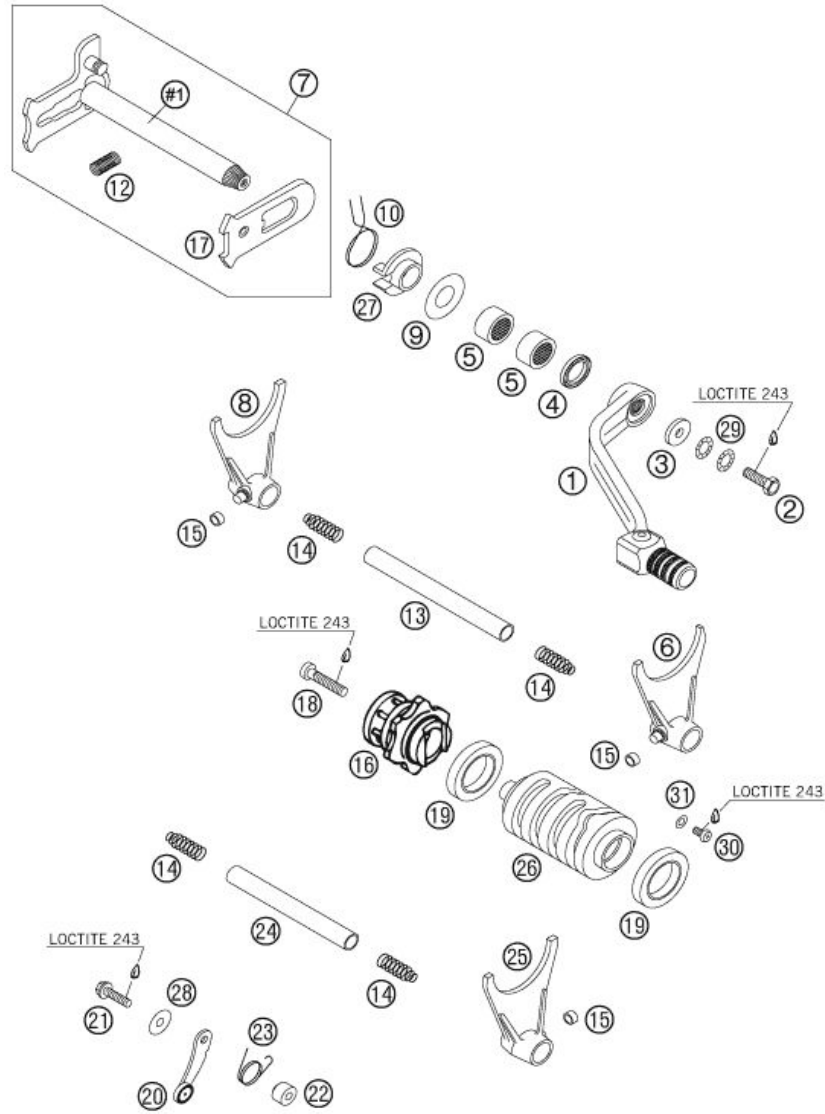

08-09 Beta RR/RS Models

Pos	Part Number	Description	Qty	Notes
1	36-25307-000	shift shaft	1	
2	36-25068-000	shifter bolt, 6x16	1	
3	13-46492-000	washer, thick	1	
4	36-25044-000	shifter seal, 14x24x6	1	
5	36-25120-000	needle bearing	2	
6	36-25298-000	shift fork, 2nd/4th gear	1	
7	36-25300-000	shift shaft assembly	1	includes item 12 and 17
8	36-25299-000	shift fork, 1st/3rd gear	1	
9	36-25128-000	shim	1	
10	36-25125-000	return spring	1	
12	36-25138-000	tensioner spring	1	
13	36-25305-000	shift rail	1	
14	36-25188-000	pressure spring	4	
15	11-29035-000	shift bushing	3	
16	36-25487-000	shift locating drum	1	
17	36-25124-000	sliding plate	1	
18	36-25074-000	screw, 6x30	1	
19	36-25042-000	bearing	2	
20	36-25488-000	detent lever	1	
21	36-25006-000	bolt, 5x20	1	
22	36-25129-000	sleeve	1	
23	36-25306-000	detent spring	1	
24	36-25304-000	shift rail	1	
25	36-25297-000	shift fork, 5th/6th gear	1	
26	36-25301-000	shift drum	1	
27	36-25126-000	spring guide	1	
28	36-25018-000	washer	1	
29	27-39001-000	star washer	2	
30	36-25077-000	flat head screw	1	
31	36-25015-000	washer	1