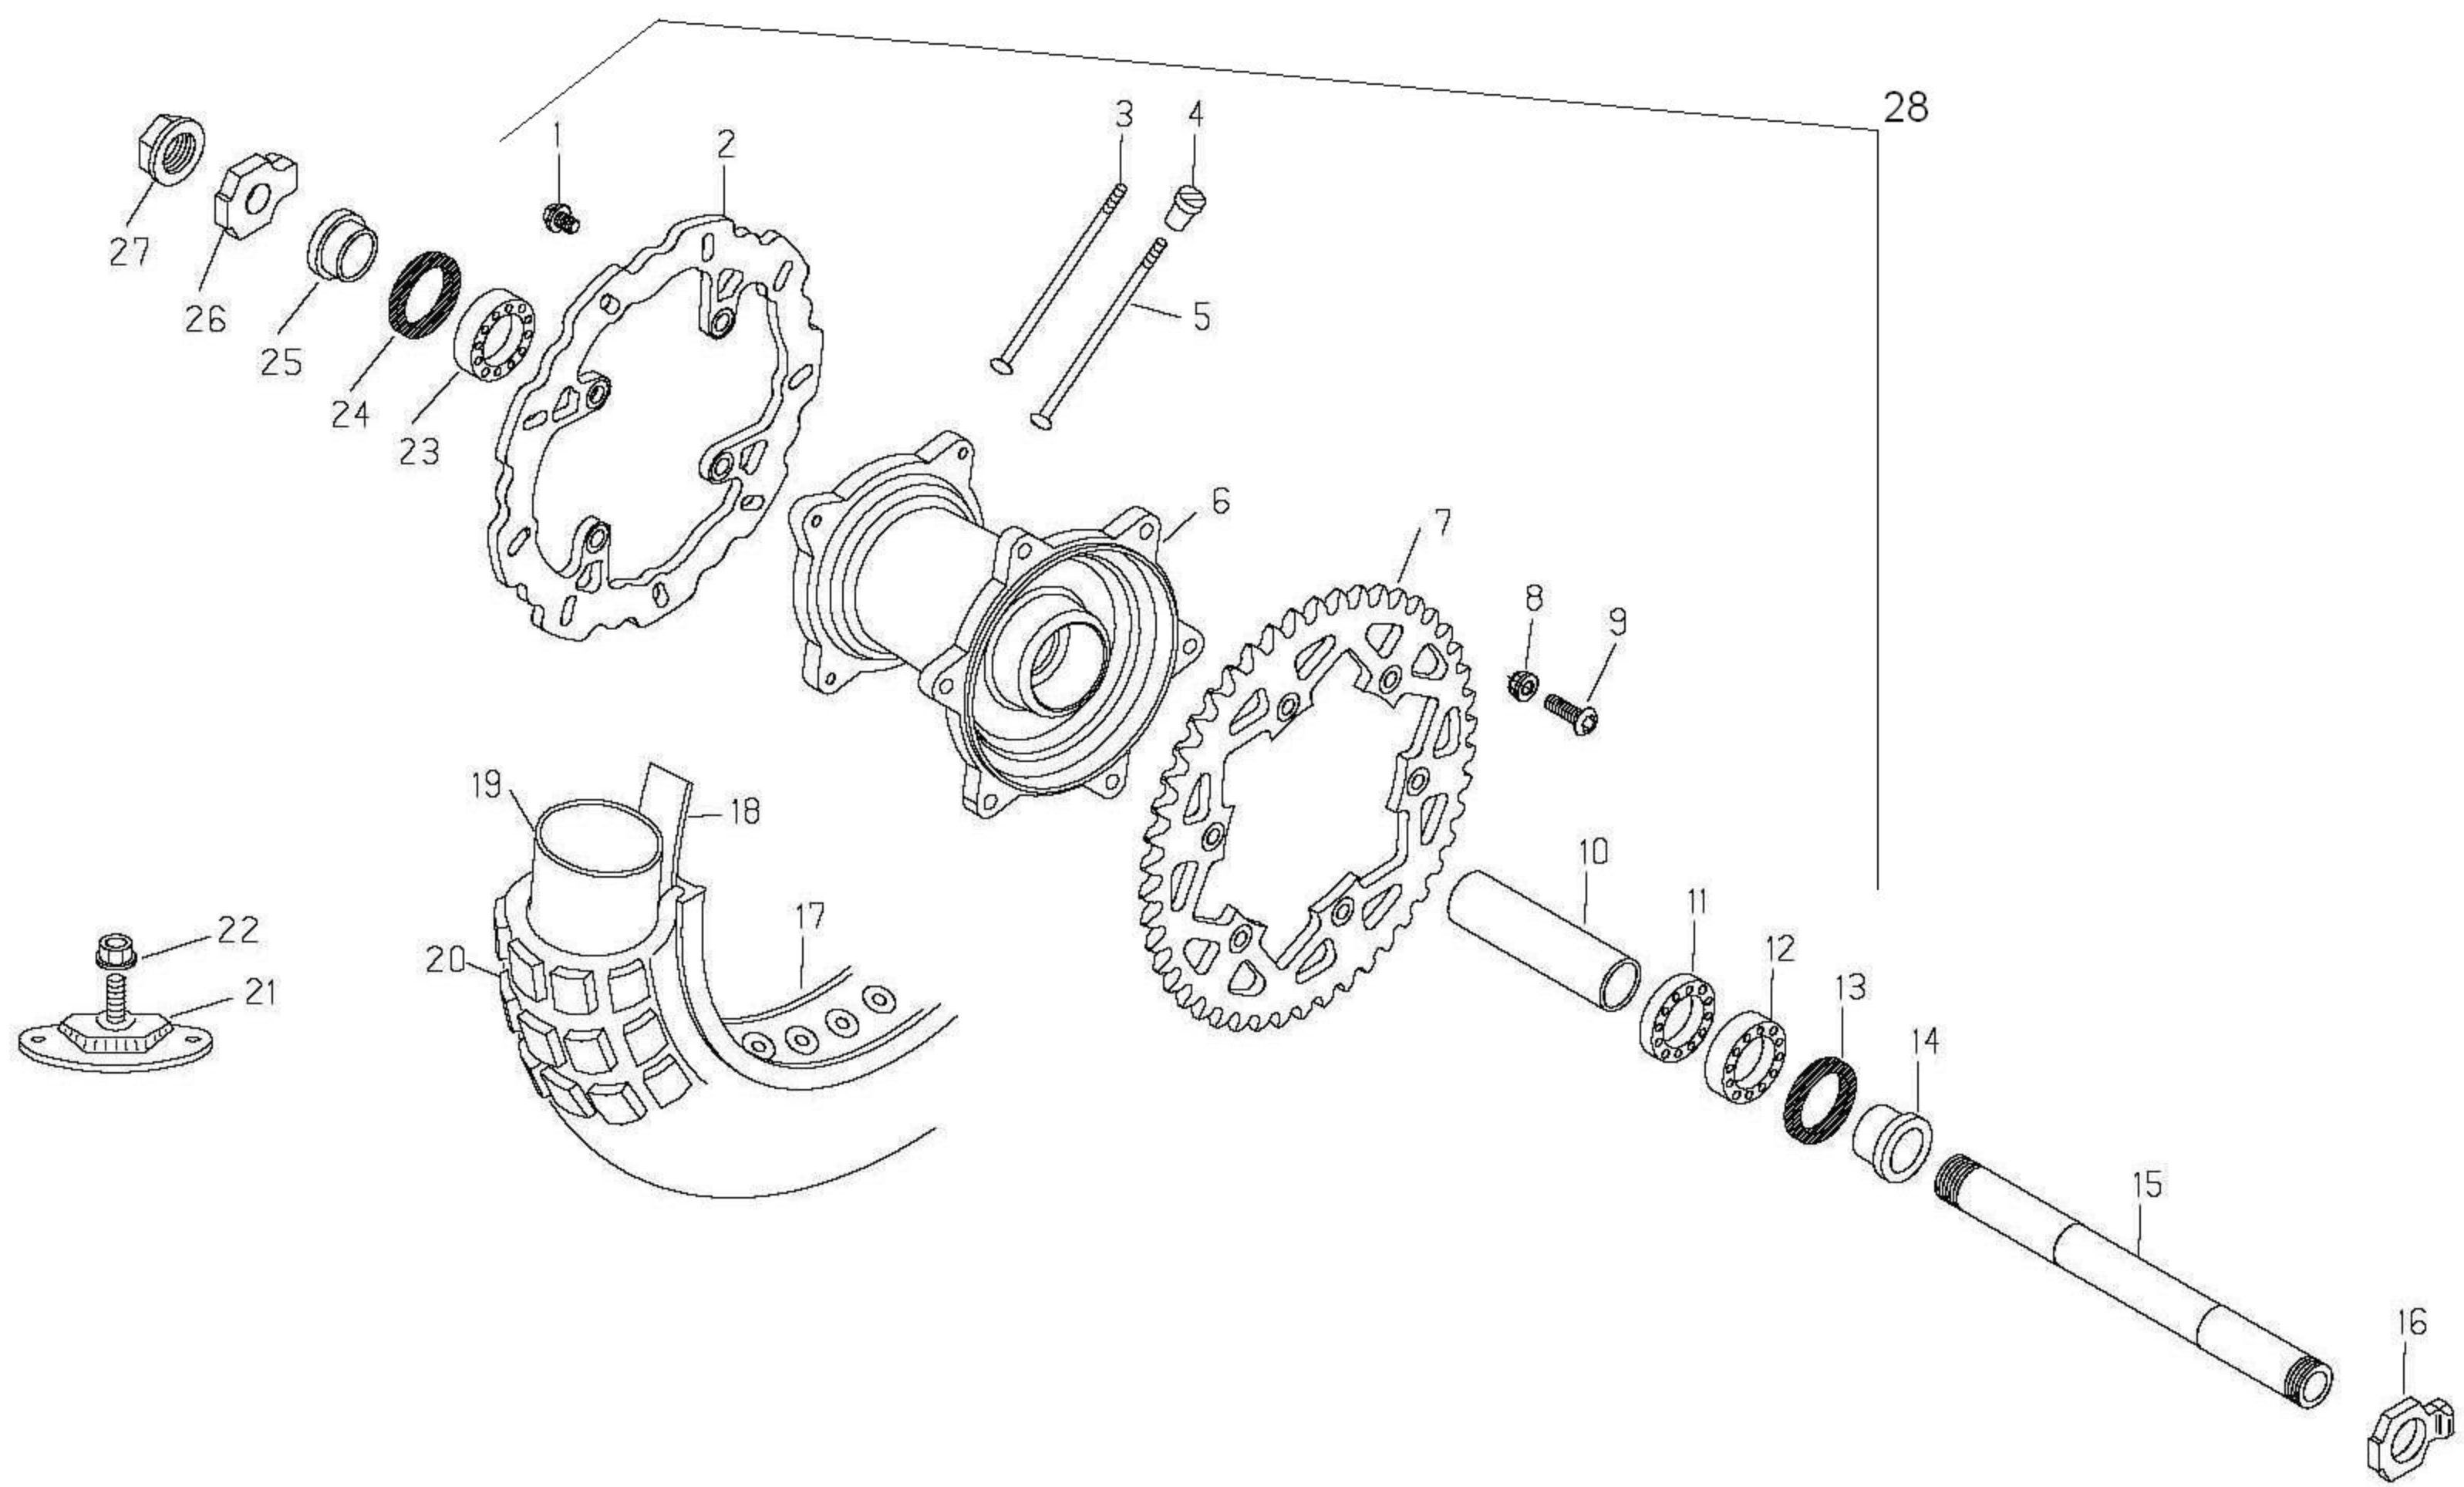

Pos	Part Number	Description	RR/RS	Notes
1	11-52520-000	rotor bolt, 8x14	4	
2	13-39574-000	rear brake rotor	1	
3	27-25053-000	rear spoke, 4x190	18	
4	23-10122-000	nipple	36	
5	27-25054-000	rear spoke, 4x196	18	
6	22-08027-000	rear hub	1	includes bearings and seals
7	12-89497-000	rear sprocket, 50t	1	RR Model, standard setting
7	12-89498-000	rear sprocket, 52t	opt	
7	12-89496-000	rear sprocket, 48t	opt	
7	12-89499-000	rear sprocket, 45t	1	RS Model, standard setting
8	13-17123-000	rear sprocket nut, 8mm	6	
9	31-96815-000	rear sprocket bolt	6	
10	13-62709-000	rear hub inner spacer	1	
11	12-99260-000	rear wheel bearing	1	uses only one of this bearing
12	12-99280-000	rear wheel bearing	1	
13	10-66000-000	rear wheel seal	1	
14	13-85522-000	rear wheel spacer, left	1	
15	25-55812-000	rear axle	1	does not include item 16
16	29-11866-100	tensioner block, left	1	
17	12-42902-059	rear rim, 18"	1	
18	15-36000-000	rim strip	1	
19	12-15008-000	rear tube, 18"	1	
20	12-81579-000	rear tire, Pirelli MX eXTRa (110/100x18)	1	RR Model
20	12-81591-000	rear tire, Pirelli MT21 (130/90x18)	1	RS Model
21	15-17531-000	rear rim lock	1	
22	13-17120-000	nut, 8mm	1	
23	12-99280-000	rear wheel bearing	1	same as item 12
24	10-66000-000	rear wheel seal	1	same as item 13
25	13-85521-000	rear wheel spacer, right	1	
26	29-11865-100	tensioner block, right	1	
27	13-27120-000	rear axle nut	1	
28	AB-10104	rear wheel assembly, no tire or tube	1	RR Model, includes rotor, bearings, & sprocket
28	AB-10304	rear wheel assembly, no tire or tube	1	RS Model, includes rotor, bearings, & sprocket