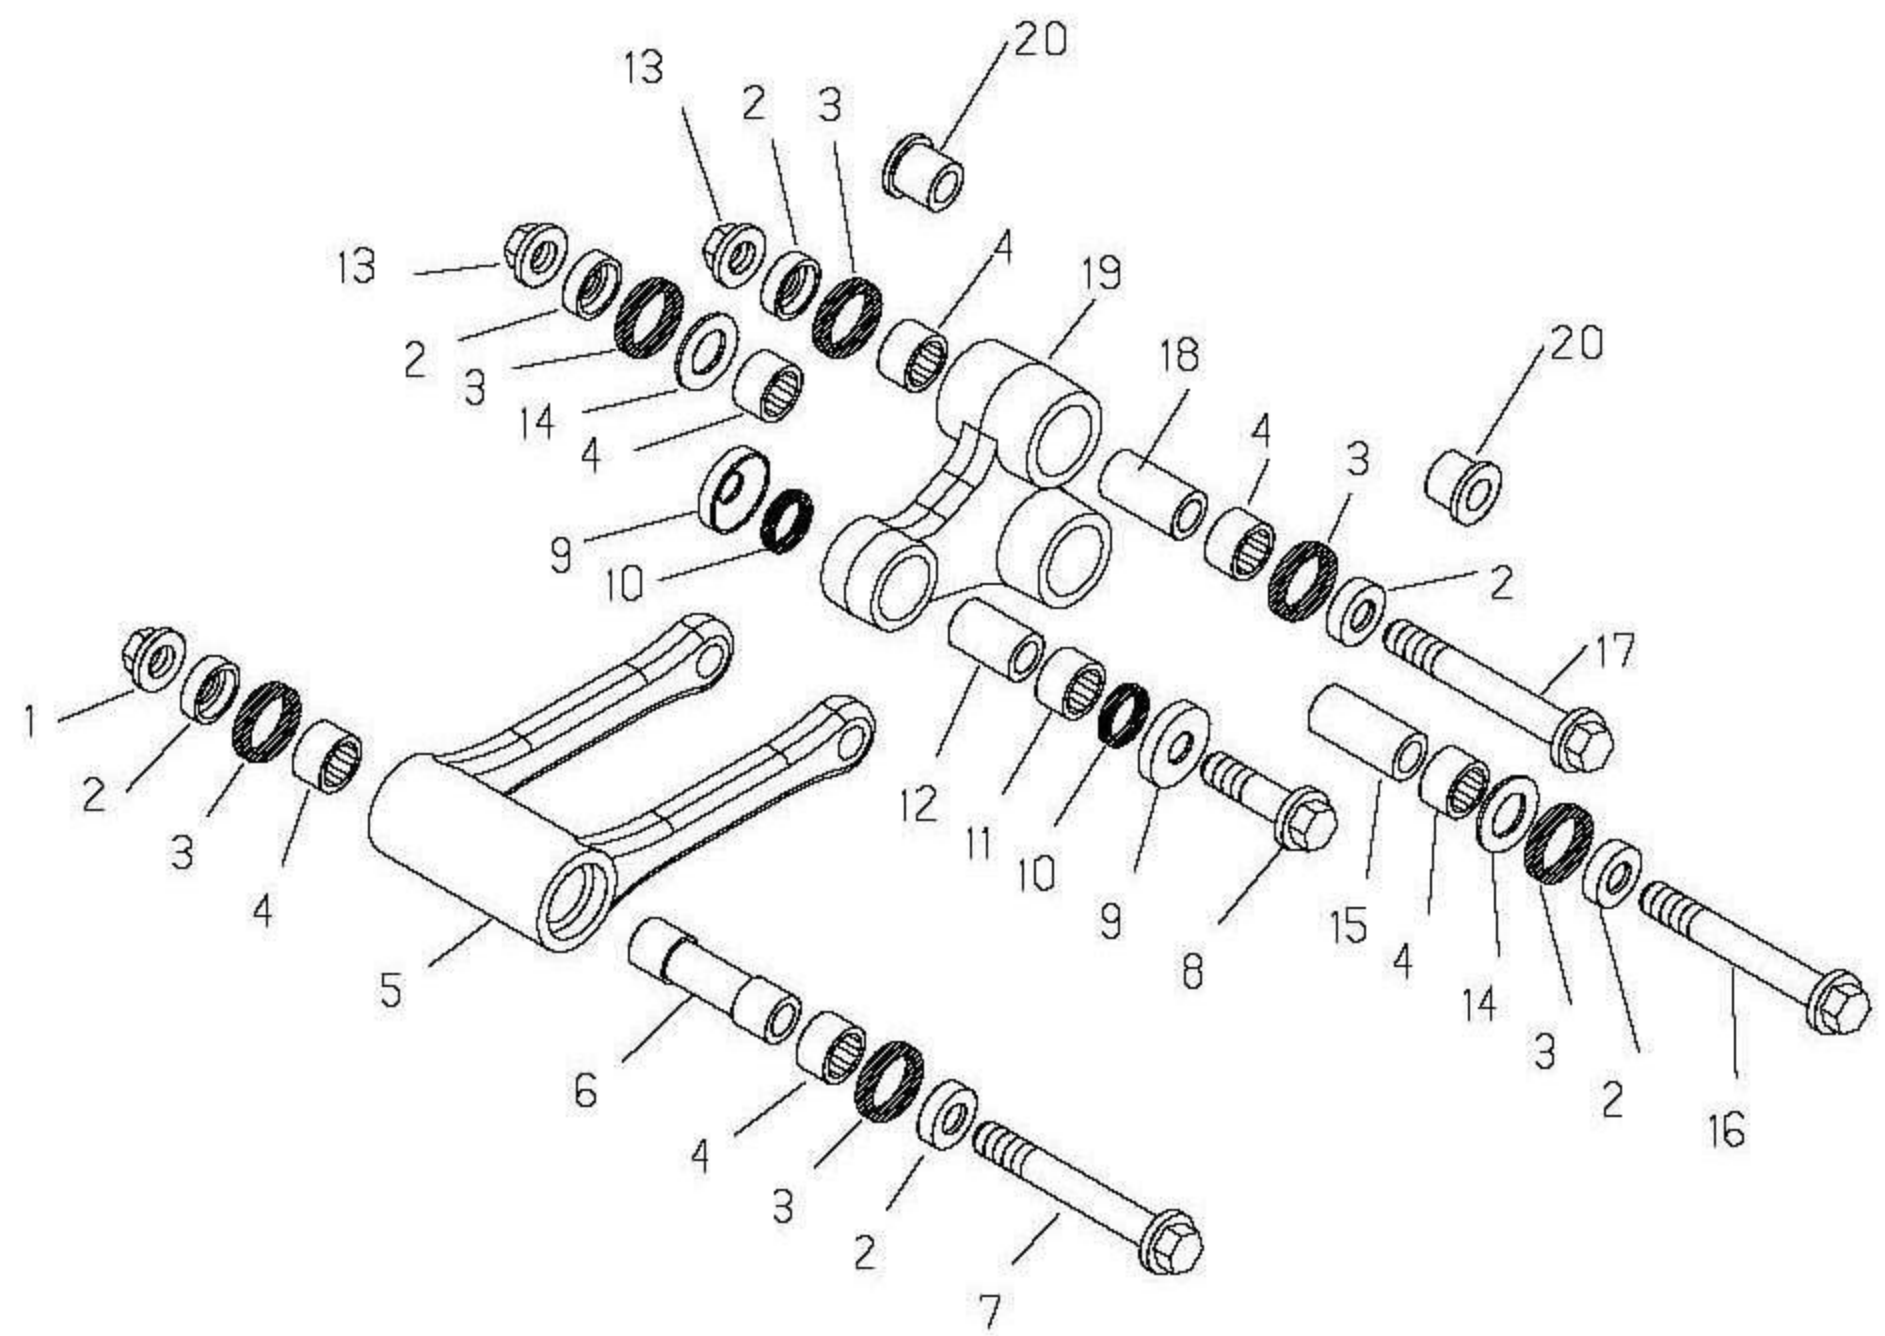

Fits: **400 RR**   **ZD3E1110080100001 thru 100005**
450 RR   **ZD3E1120080120001 thru 120010**
525 RR   **ZD3E1130080140001 thru 140013**
450 RS   **ZD3E1120080130001 thru 130010**

Pos	Part Number	Description	RR/RS	Notes
1	13-21130-000	nut, 12mm	1	same as item 13
2	28-14083-000	cup washer	6	
3	10-64481-000	seal, 25x32x4	6	
4	11-22055-000	needle bearing, 20x26x16	6	
5	11-19742-000	wishbone	1	
6	13-62814-000	inner bushing	1	
7	11-63997-000	bolt	1	
8	11-62050-000	lower shock bolt, 10x45	1	
9	28-14091-000	cup washer	2	
10	10-62030-000	seal, 18x24x3	2	
11	11-22054-000	needle bearing, 18x24x16	1	
12	13-47960-000	inner bushing	1	
13	13-21130-000	nut, 12mm	2	same as item 1
14	27-73635-000	washer, 20x30x1	2	
15	13-62813-000	inner bushing	1	
16	11-63992-000	bolt	1	
17	11-63995-000	bolt	1	
18	13-62812-000	inner bushing	1	
19	11-20475-000	rocker arm	1	
20	11-22052-000	swing arm bushing	2