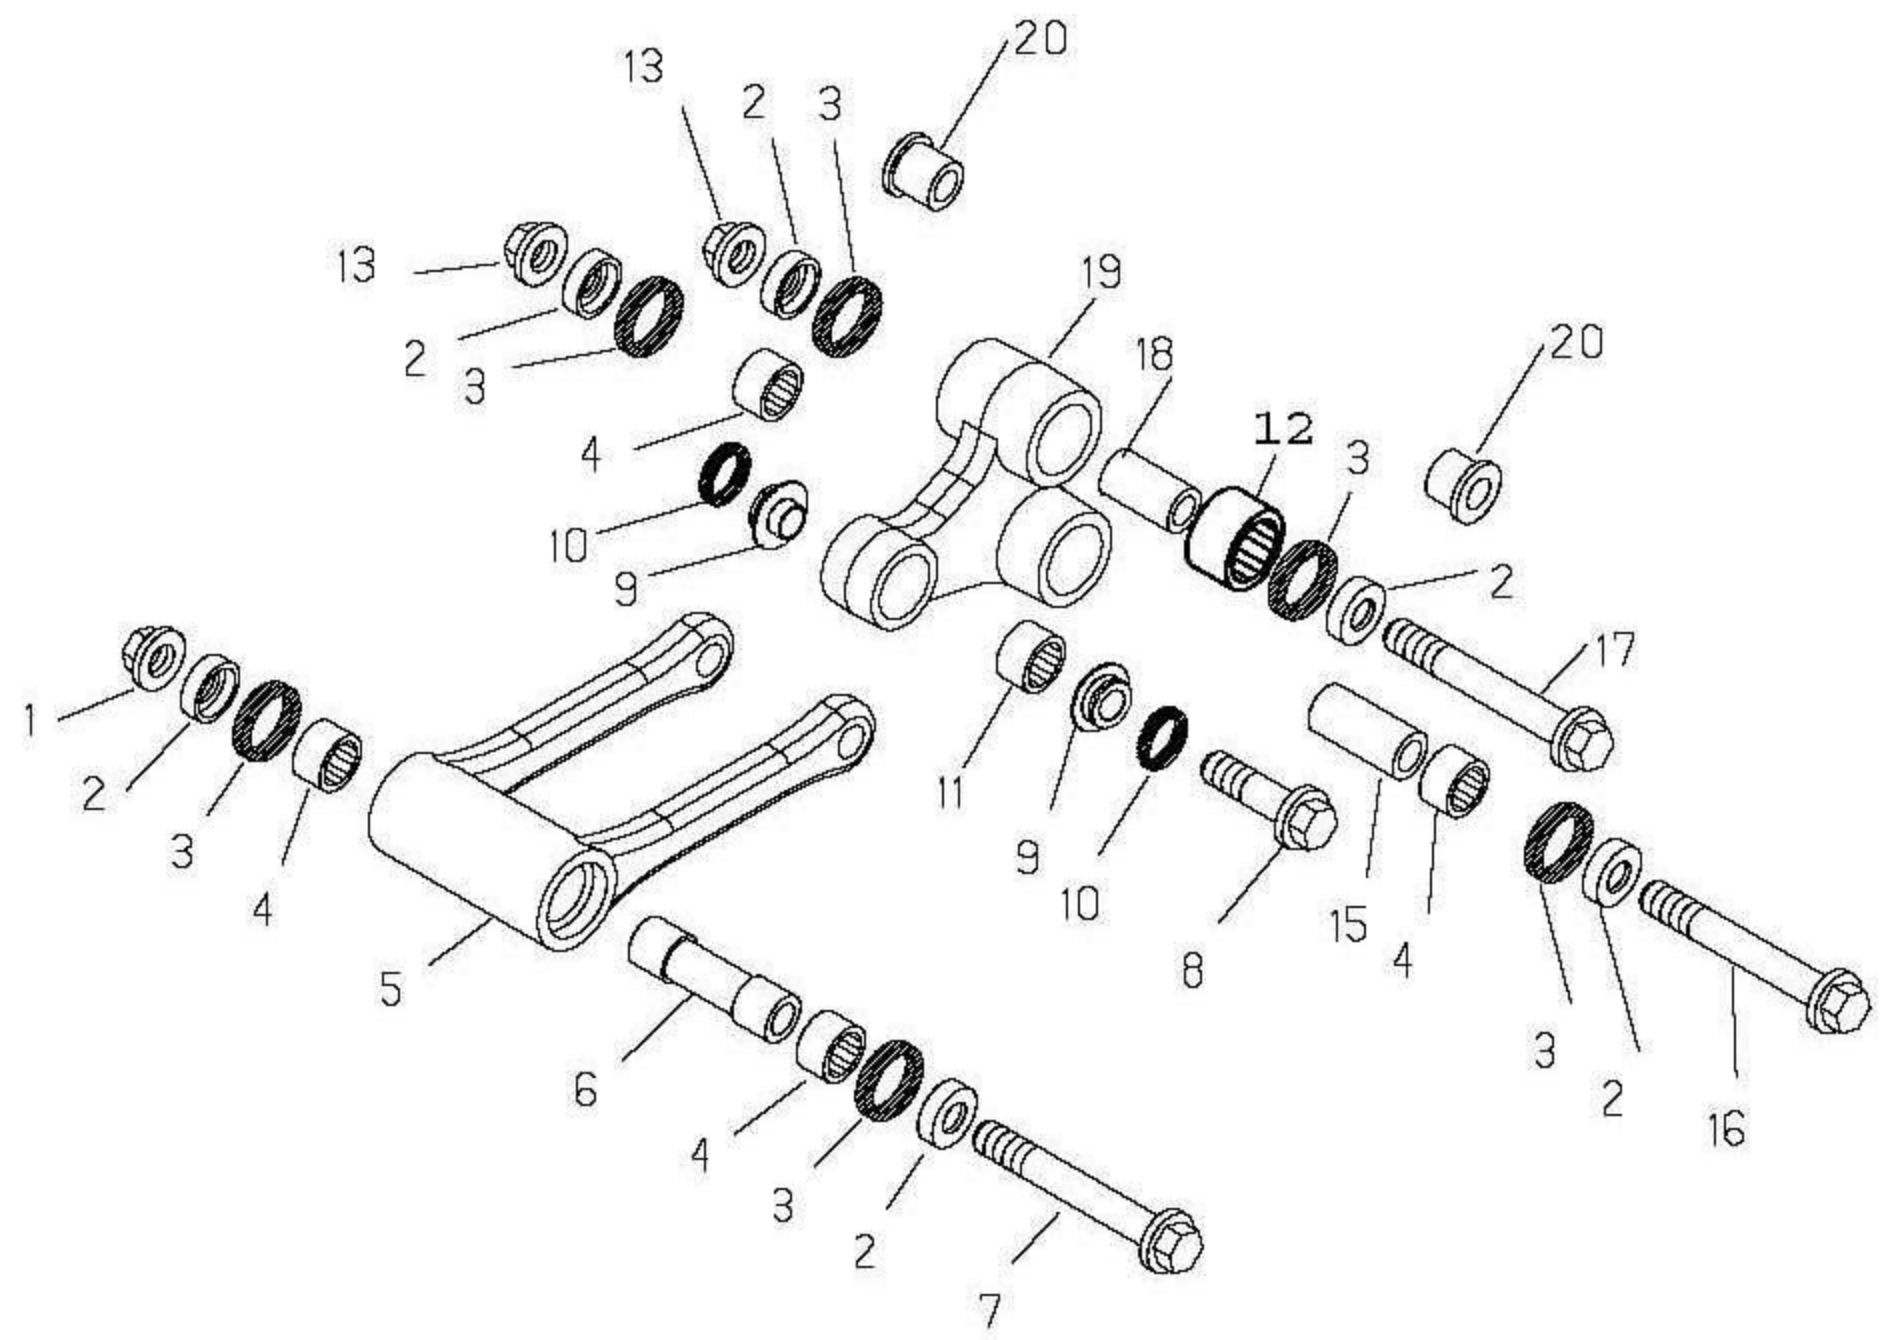

Fits: **400 RR**   **ZD3E1110080100006** and on
450 RR   **ZD3E1120080120011** and on
525 RR   **ZD3E1130080140014** and on
All other RS Models

Pos	Part Number	Description	RR/RS	Notes
1	13-21130-000	nut, 12mm	1	same as item 13
2	28-14083-000	cup washer	6	
3	10-64481-000	seal, 25x32x4	6	
4	11-22055-000	needle bearing, 20x26x16	4	
5	11-19742-000	wishbone	1	
6	13-62814-000	inner bushing	1	
7	11-63997-000	bolt	1	
8	11-62050-000	lower shock bolt, 10x45	1	
9	11-21920-000	retainer	2	
10	10-56020-000	seal, 16x24x4	2	
11	16-17310-000	needle bearing, 12x24x13	1	
12	11-22061-000	needle bearing, 20x26x30	1	
13	13-21130-000	nut, 12mm	2	same as item 1
15	13-62813-000	inner bushing	1	
16	11-63992-000	bolt	1	
17	11-63995-000	bolt	1	
18	13-62812-000	inner bushing	1	
19	11-20477-000	rocker arm	1	
20	11-22052-000	swing arm bushing	2