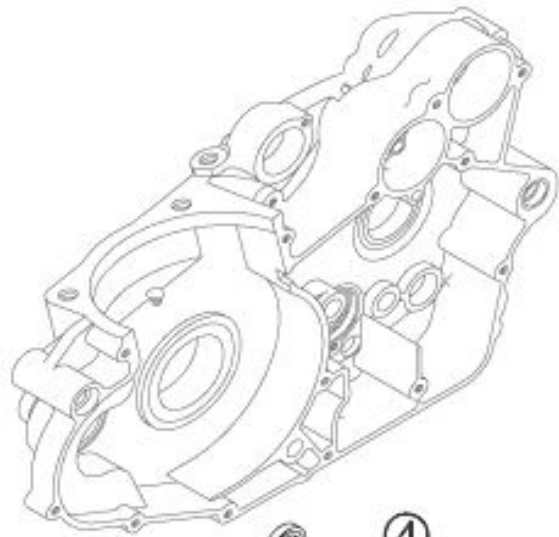

08-09 Beta RR/RS Models

Pos	Part Number	Description	Qty	Notes
2	36-25232-000	balancer shaft	1	
4	36-25041-000	bearing	2	
6	36-25044-000	oil seal	1