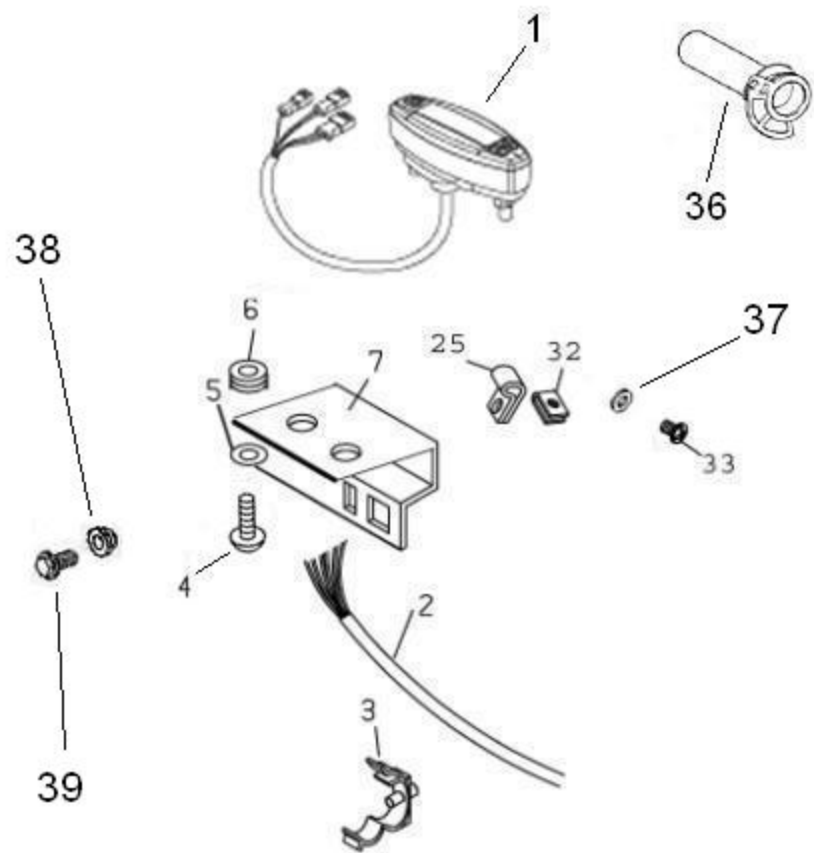

## Table Of Contents

Description	Page #
front fork	1
handlebar, clutch pump, meter (RR Models)	2
handlebar, clutch pump, meter (RS Models)	3
frame, subframe	4
rear shock, swingarm	5
exhaust	6
airbox	7
front wheel	8
rear wheel	9
brakes	10
plastic, seat (RR Models)	11
plastic, seat (RS Models)	12
electrics (RR Models)	13
electrics (RS Models)	14
radiator	15
rear linkage (early production)	16
rear linkage (late production)	17
graphics	18

38

39

RR Models Only

Pos	Part Number	Description	RR ONLY	Notes
1	12-09377-000	speedometer	1	
2	18-01638-000	main wire harness	1	
3	25-24444-000	wire holder	1	
4	31-23579-000	screw for meter	2	
5	27-36500-000	washer for meter	2	
6	16-34915-000	rubber for meter	2	
7	28-98078-000	speedometer bracket	1	
8	12-55097-000	throttle assembly, includes grips	1	
9	18-84981-000	start switch	1	
10	29-15188-000	throttle cable	1	
11	12-08253-000	top handlebar mount	1	
12	31-64070-000	bolt, handlebar, 8x25	4	
13	31-65626-000	bolt, handlebar clamp, 10x25	2	
14	12-08254-000	lower handlebar mount	1	
15	22-20391-000	handlebar	1	
16	13-06508-000	switch assy, left	1	
17	22-18537-000	grips, pair	1	
18	11-65035-000	banjo bolt	1	same as item 22
19	29-09109-000	clutch hose	1	
20	16-50510-000	crush washer	4	
21	21-02433-000	clutch pump assembly	1	
22	11-65035-000	banjo bolt	1	same as item 18
23	31-23401-052	screw for top cap	2	
24	20-05078-000	seal and cap for clutch pump	1	
25	25-25180-000	wire holder	1	
26	20-05084-000	piston kit for clutch pump	1	
27	22-38702-000	spring, adjuster	1	
28	31-88602-000	clutch lever adjuster	1	
29	21-27085-000	clutch lever only	1	
30	11-26466-000	bush, clutch lever	1	
31	31-96819-000	screw, clutch lever	1	
32	25-58090-000	nutplate	1	
33	31-23530-000	screw	1	
34	28-22510-000	clip, clutch adjuster bolt	1	
35	13-13020-000	nut, clutch lever	1	
36	12-55097-999	throttle tube	1	tube only
37	27-36500-000	washer	1	
38	13-62000-000	spacer	2	
39	11-48025-000	bolt, 6x16	2	