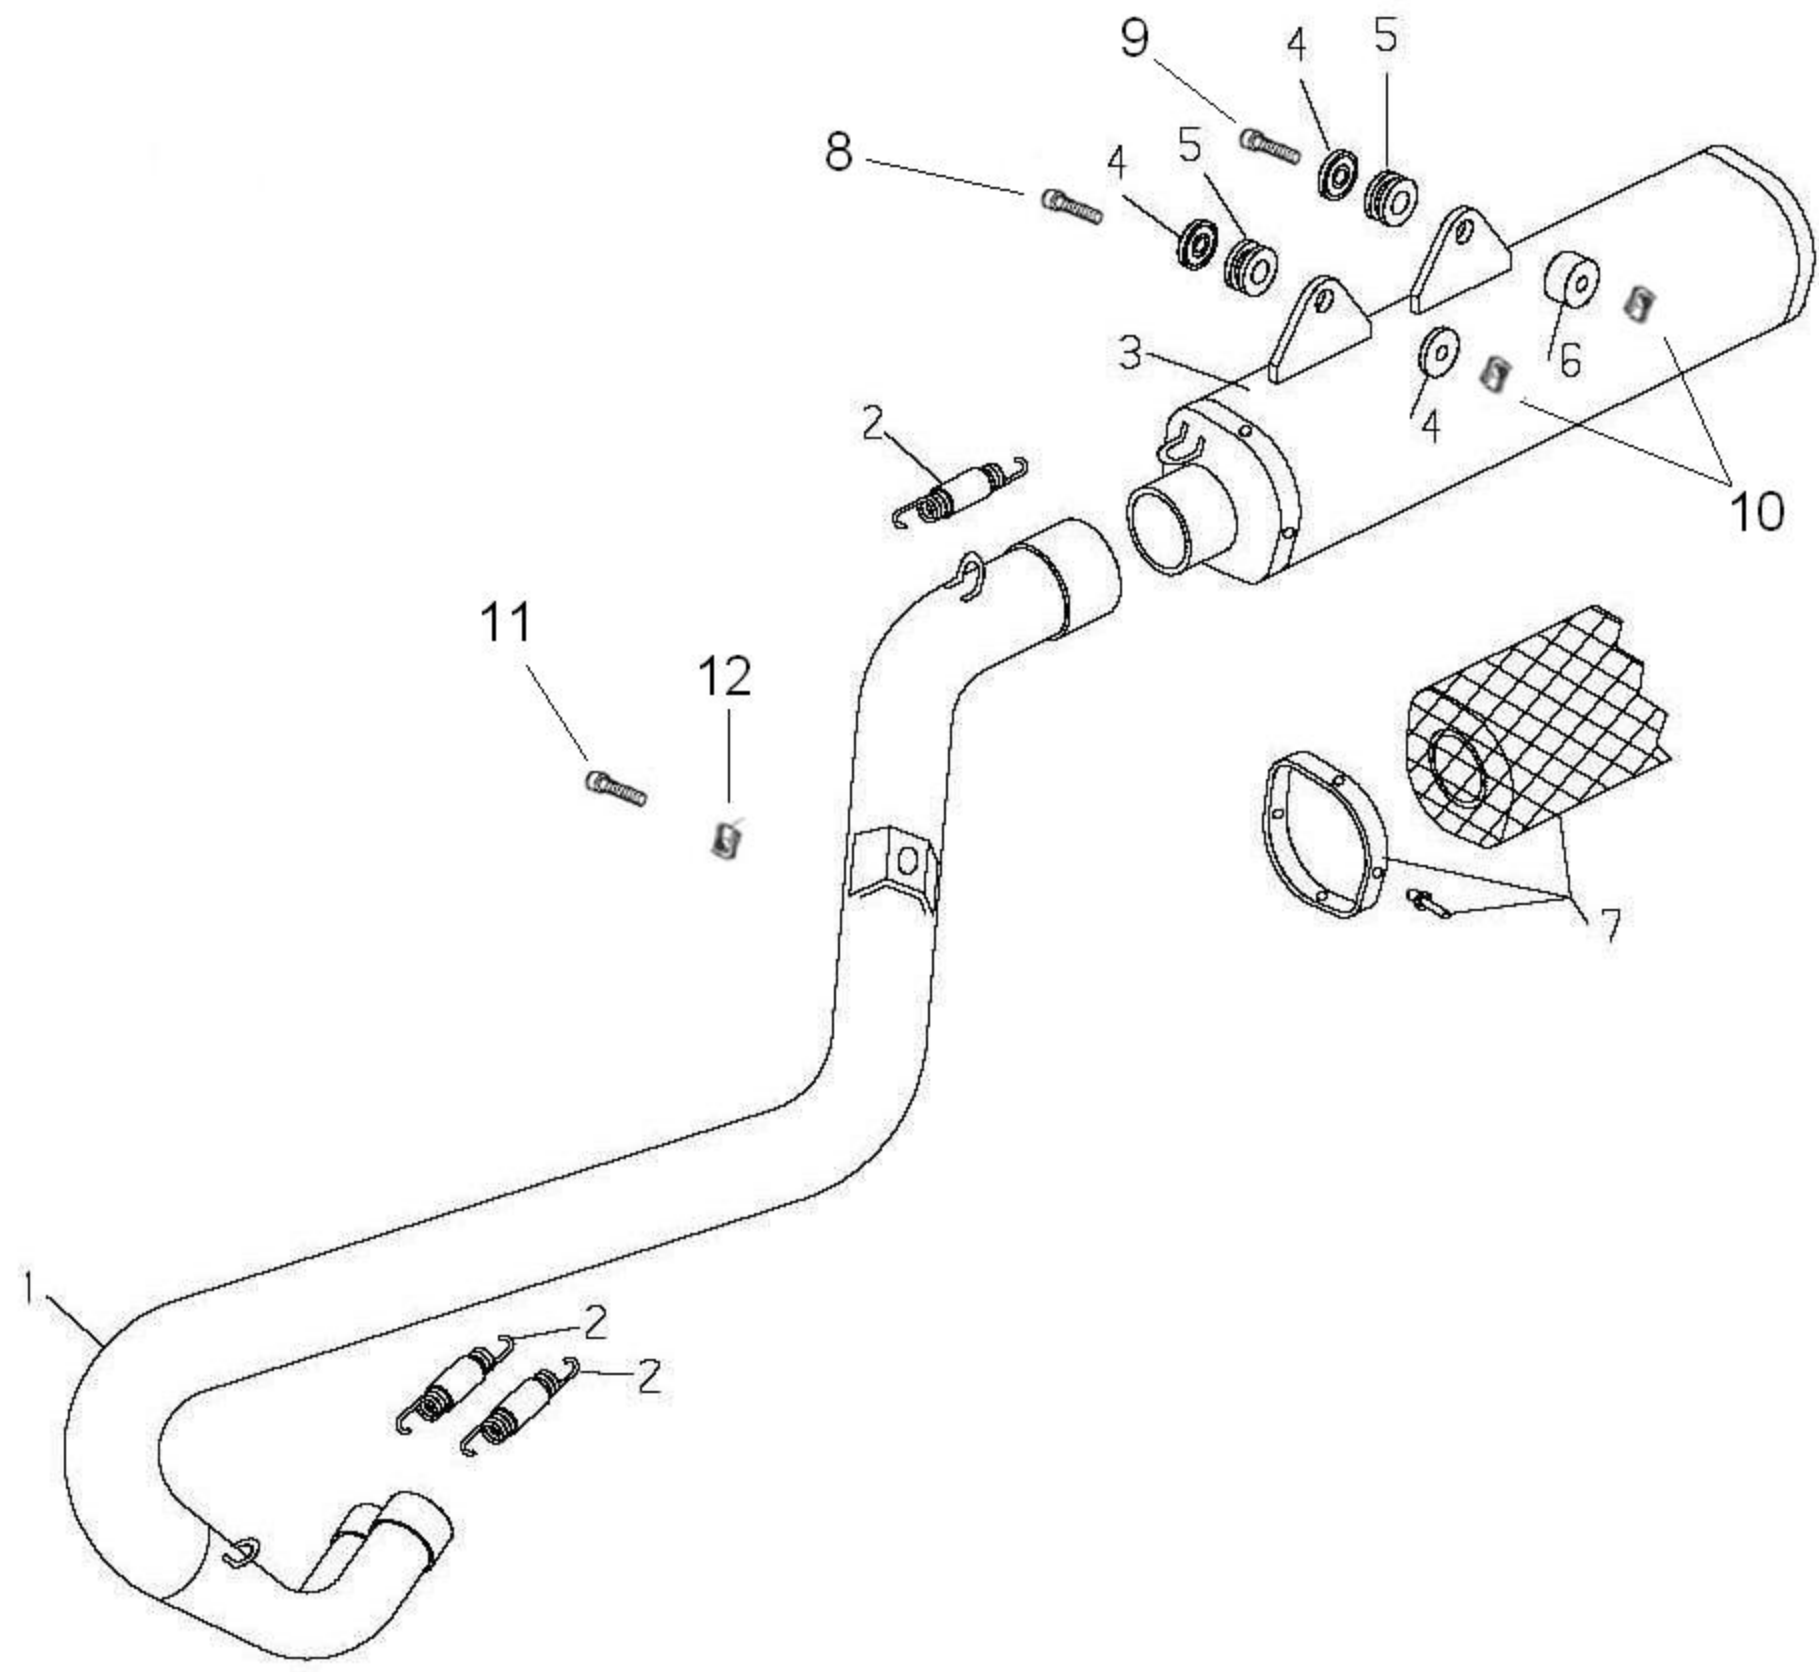

Pos	Part Number	Description	RR/RS	Notes
1	29-16233-000	exhaust header pipe	1	
2	22-48823-000	exhaust spring	3	
3	22-04185-000	exhaust muffler, spark arrestor	1	
4	13-49187-000	spacer	3	
5	28-91946-000	rubber bushing	2	
6	13-49188-000	spacer, long	1	
7	20-12801-000	muffler re-pack kit	1	
8	11-50030-000	bolt, muffler	1	
9	11-05535-000	bolt, muffler	1	
10	25-60311-000	nut clip, muffler	2	
11	11-54521-000	bolt, header pipe	1	
12	11-54521-999	nut clip, header pipe	1