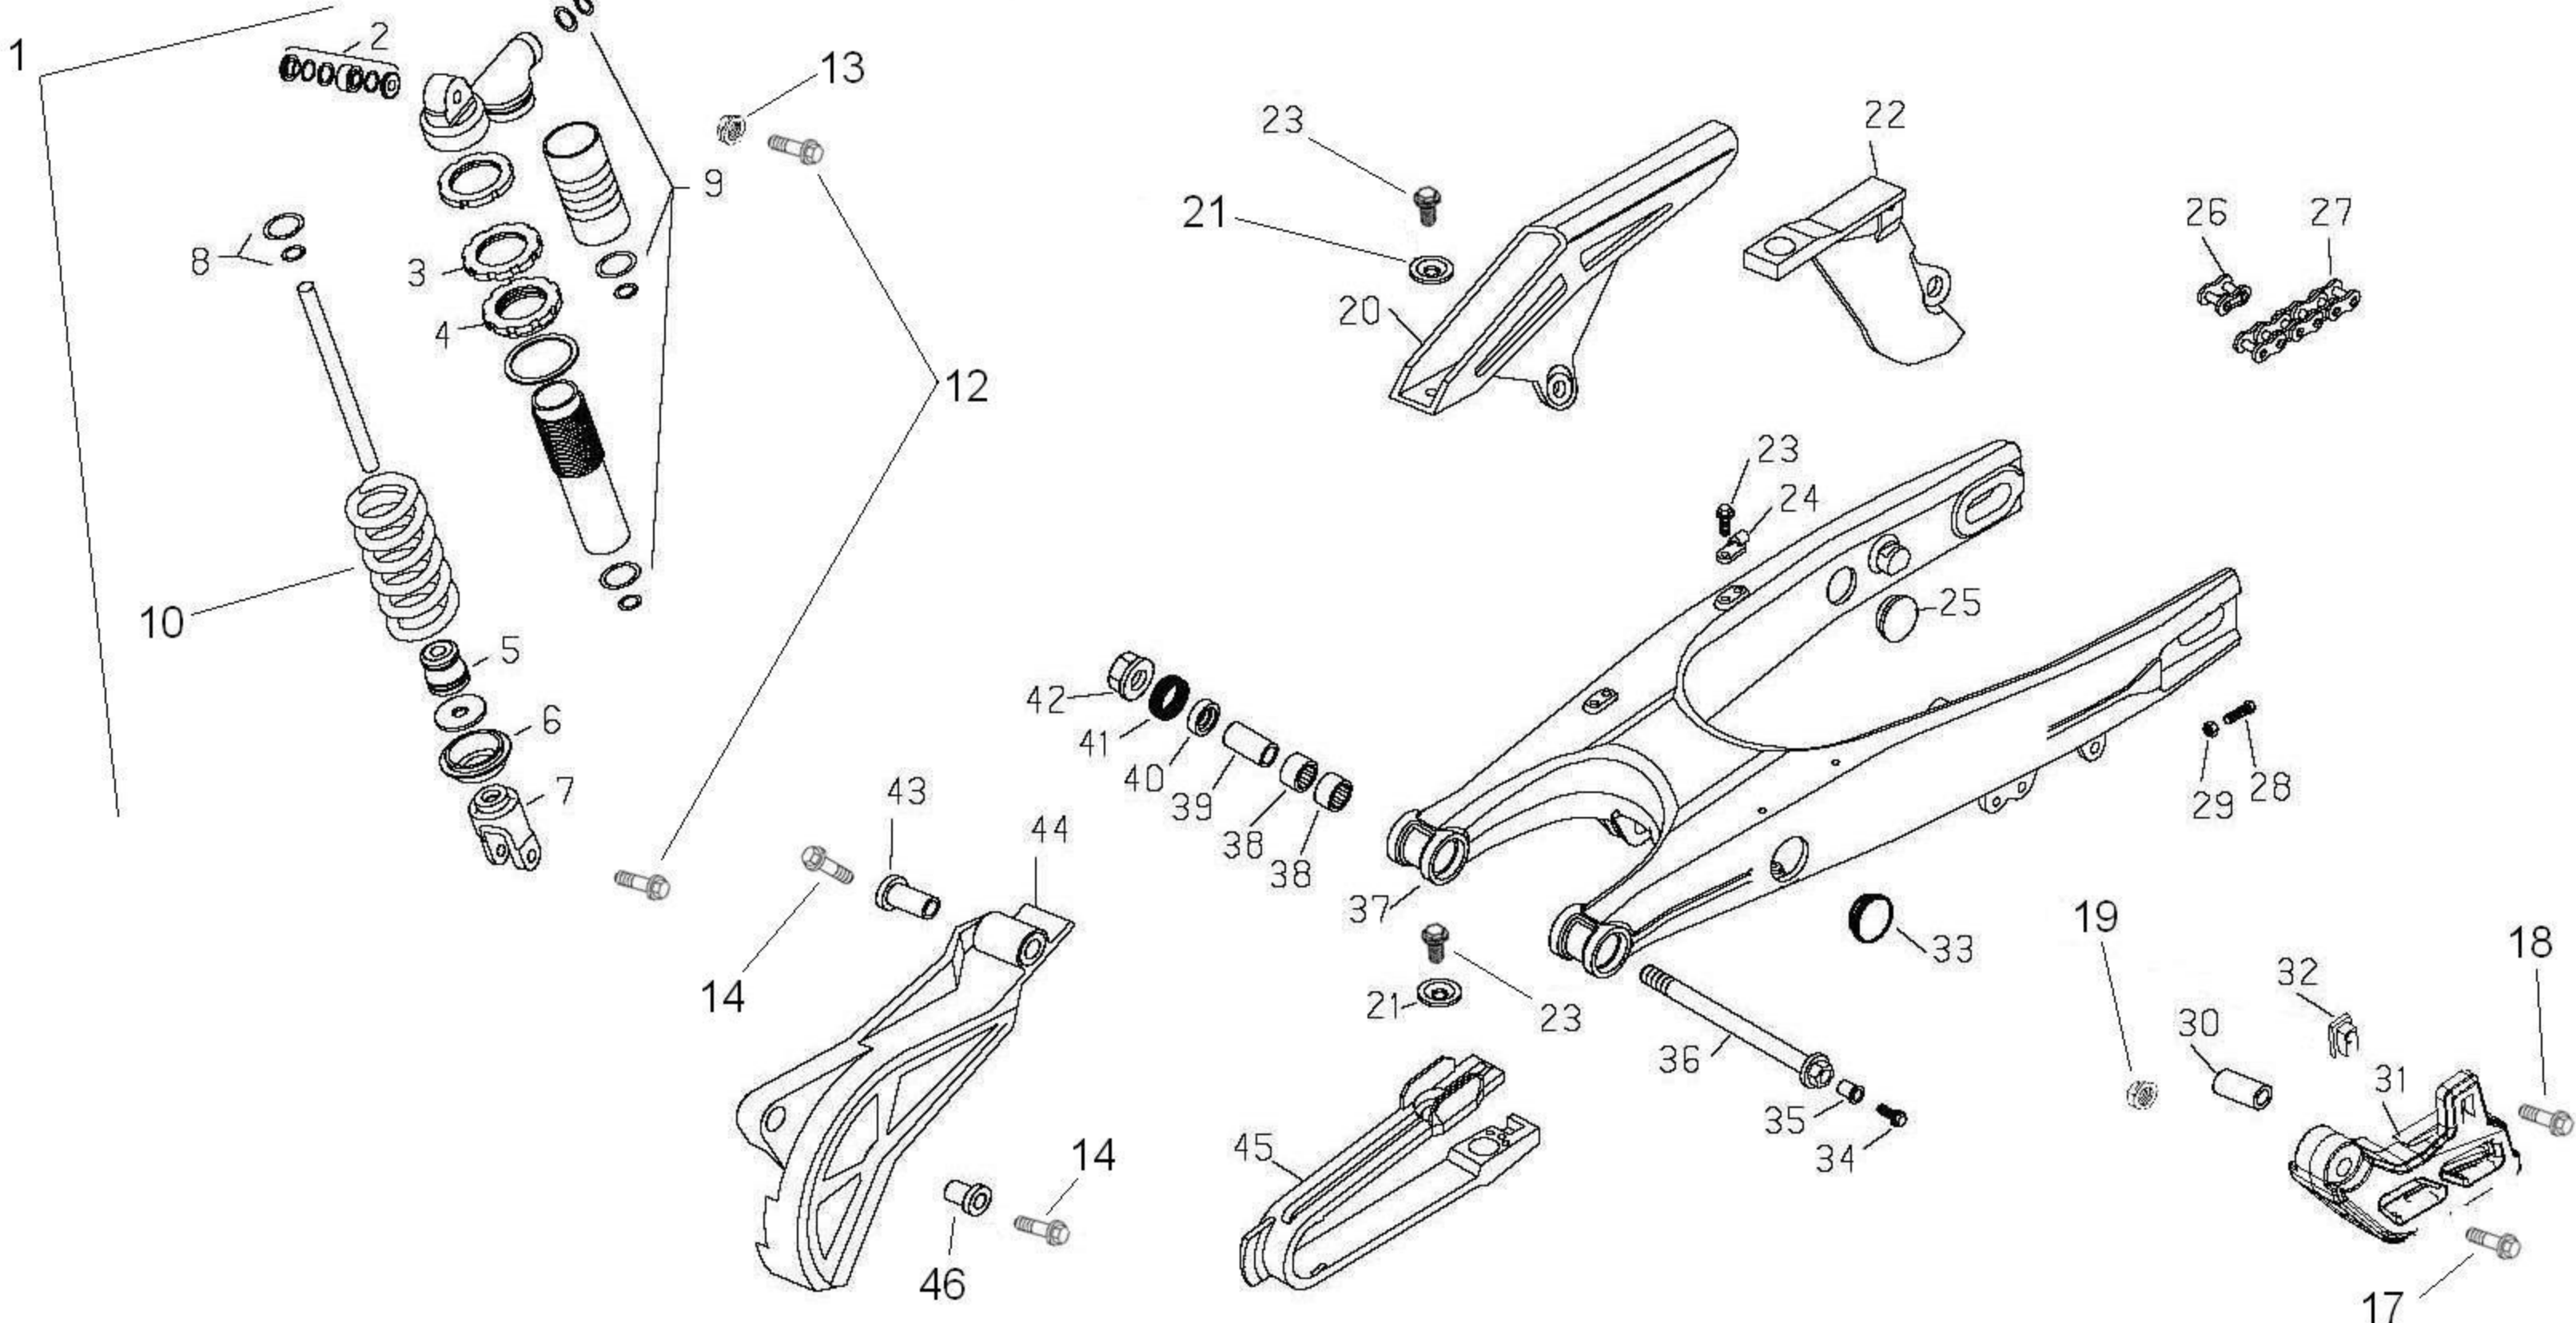

Pos	Part Number	Description	RR/RS	Notes
1	10-03782-000	shock assembly	1	
2	13-86078-800	upper bushing kit	1	
3	16-20821-000	adjustment nut A	1	
4	16-20820-000	adjustment nut B	1	
5	29-10308-000	bump stop	1	
6	15-39110-000	retainer	1	
7	16-47820-000	lower clevis	1	
8	20-11505-000	seal set A	1	
9	20-11504-000	seal set B	1	
10	AB-10154	shock spring, 5.4 kg	1	stock setting
10	AB-10152	shock spring, 5.2 kg	opt	
10	AB-10156	shock spring, 5.6 kg	opt	
10	AB-10158	shock spring, 5.8 kg	opt	
10	AB-10160	shock spring, 6.0 kg	opt	
12	11-62050-000	bolt, shock mount	2	
13	13-21050-000	nut, shock mount	1	
14	11-50030-000	bolt, sprocket cover	2	
17	11-50535-000	bolt, chain block	1	
18	11-49070-000	bolt, chain block	1	
19	13-12550-000	nut, chain block	1	
20	12-88591-159	upper chain guard	1	
21	27-74786-000	washer, guard	3	
22	12-88594-159	inner chain guard	1	
23	11-46360-000	bolt, 5x16	5	
24	15-14605-000	hose guide	2	
25	29-10596-136	swing arm plug	2	
26	22-11224-000	master link	1	
27	12-08206-000	drive chain, 520x114	1	
28	11-55909-000	chain adjuster bolt, 8x55	2	
29	13-17121-000	chain adjuster nut, 8mm	2	
30	13-49191-000	spacer	1