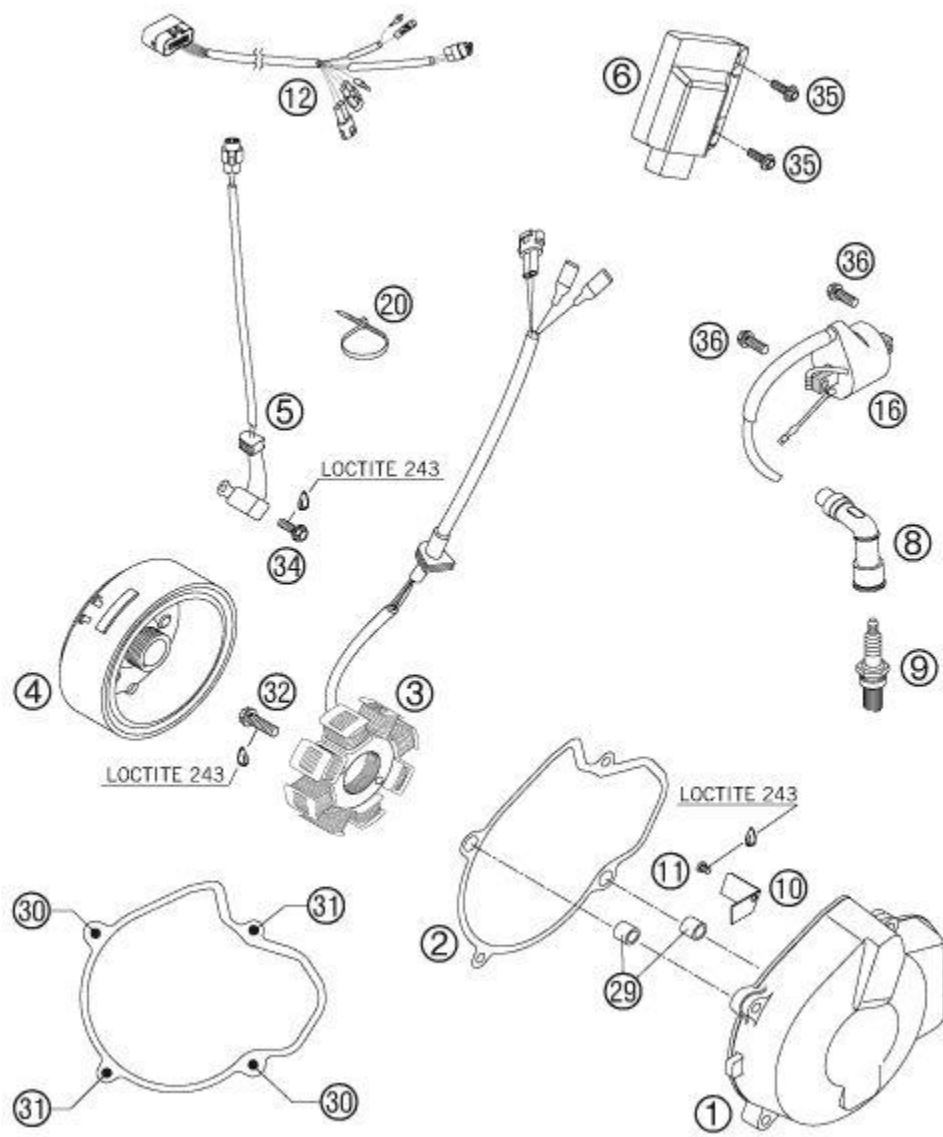

08-09 Beta RR/RS Models

Pos	Part Number	Description	Qty	Notes
1	36-25213-000	ignition cover	1	
2	36-25229-000	ignition cover gasket	1	
3	36-25364-000	stator	1	does not include item #5
4	36-25365-000	flywheel	1	
5	36-25362-000	pulser coil	1	
6	12-41848-000	cdi unit	1	450 RR and RS
6	12-41849-000	cdi unit	1	400, 525 RR and RS
8	27-13553-000	spark plug cap	1	
9	36-25363-000	spark plug, DCPR8E	1	
10	36-25214-000	support for wire	1	
11	36-25014-000	screw, 4x6	1	
12	36-25377-000	wire loom	1	CDI to main loom
16	11-20694-800	ignition coil	1	
20	36-25085-000	cable tie	opt	sold in package of 10
29	36-25087-000	dowel	2	
30	36-25009-000	bolt, 6x35	2	
31	11-50300-000	bolt, 6x30	2	
32	11-49070-000	bolt, 6x20	2	
34	36-25005-000	bolt, 5x16	2	
35	36-25003-000	bolt, 6x10	2	
36	11-48025-000	bolt, 6x16	2