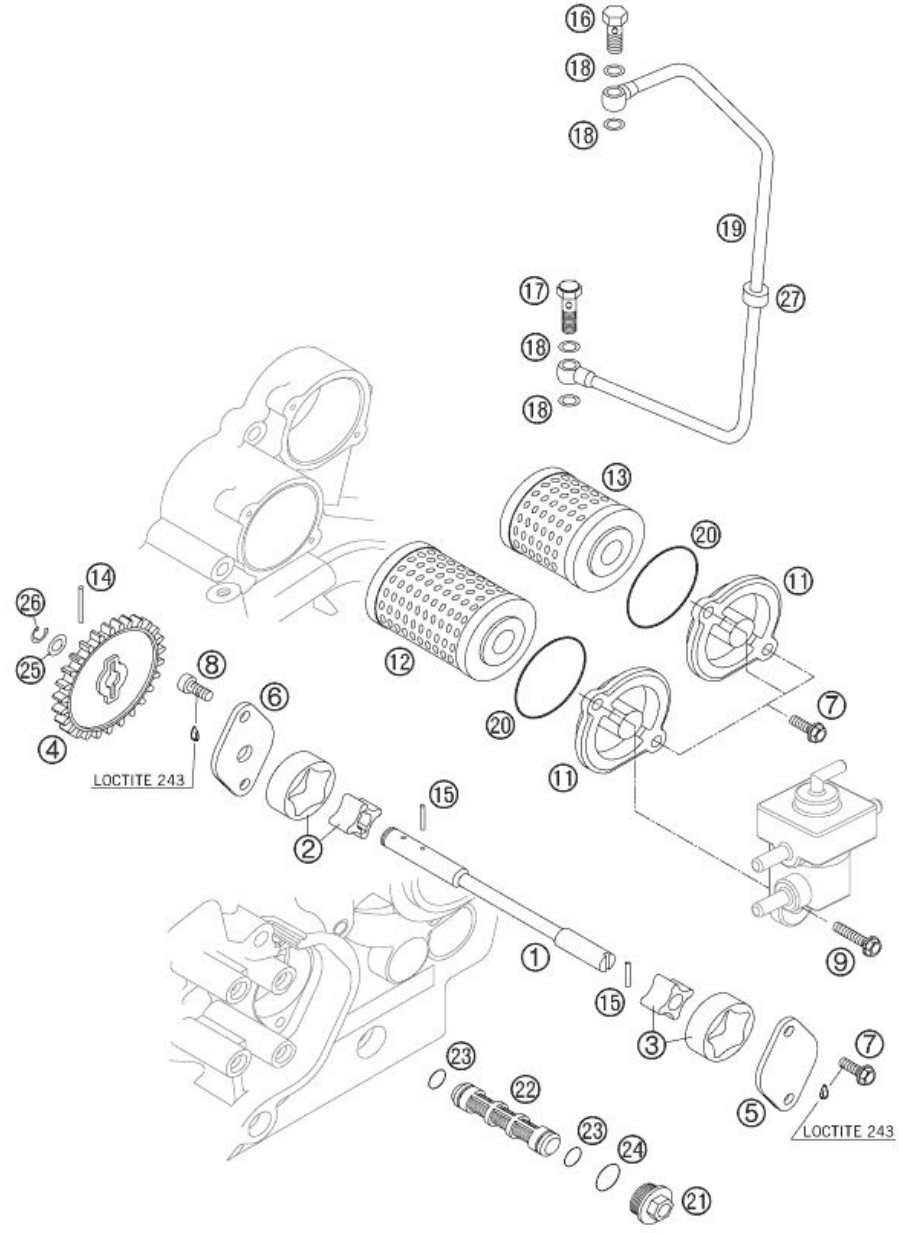

08-09 Beta RR/RS Models

Pos	Part Number	Description	Qty	Notes
1	36-25349-000	oil pump shaft	1	
2	36-25352-000	oil pump assembly, inner	1	
3	36-25353-000	oil pump assembly, outer	1	
4	36-25196-000	oil pump drive gear, 26t	1	
5	36-25351-000	oil pump cover, outer	1	
6	36-25350-000	oil pump cover, inner	1	
7	36-25005-000	bolt, 5x16	6	
8	36-25070-000	bolt, 5x12	2	
11	36-25360-000	oil filter cover	2	
12	36-25185-000	oil filter, long	1	
13	36-25361-000	oil filter, short	1	
14	36-25023-000	locating pin	1	
15	36-25022-000	locating pin	2	
16	36-25477-000	banjo bolt	1	
17	36-25358-000	banjo bolt	1	
18	36-25035-000	crush washer	4	
19	36-25359-000	oil pipe	1	
20	36-25059-000	oring, oil filter cover	2	
21	36-25357-000	oil screen plug	1	
22	36-25356-000	oil screen	1	
23	36-25053-000	oring, oil screen	2	
24	36-25048-000	oring, oil screen plug	1	
25	36-25186-000	washer	1	
26	36-25060-000	circlip	1	
27	36-25192-000	rubber, oil pipe	1