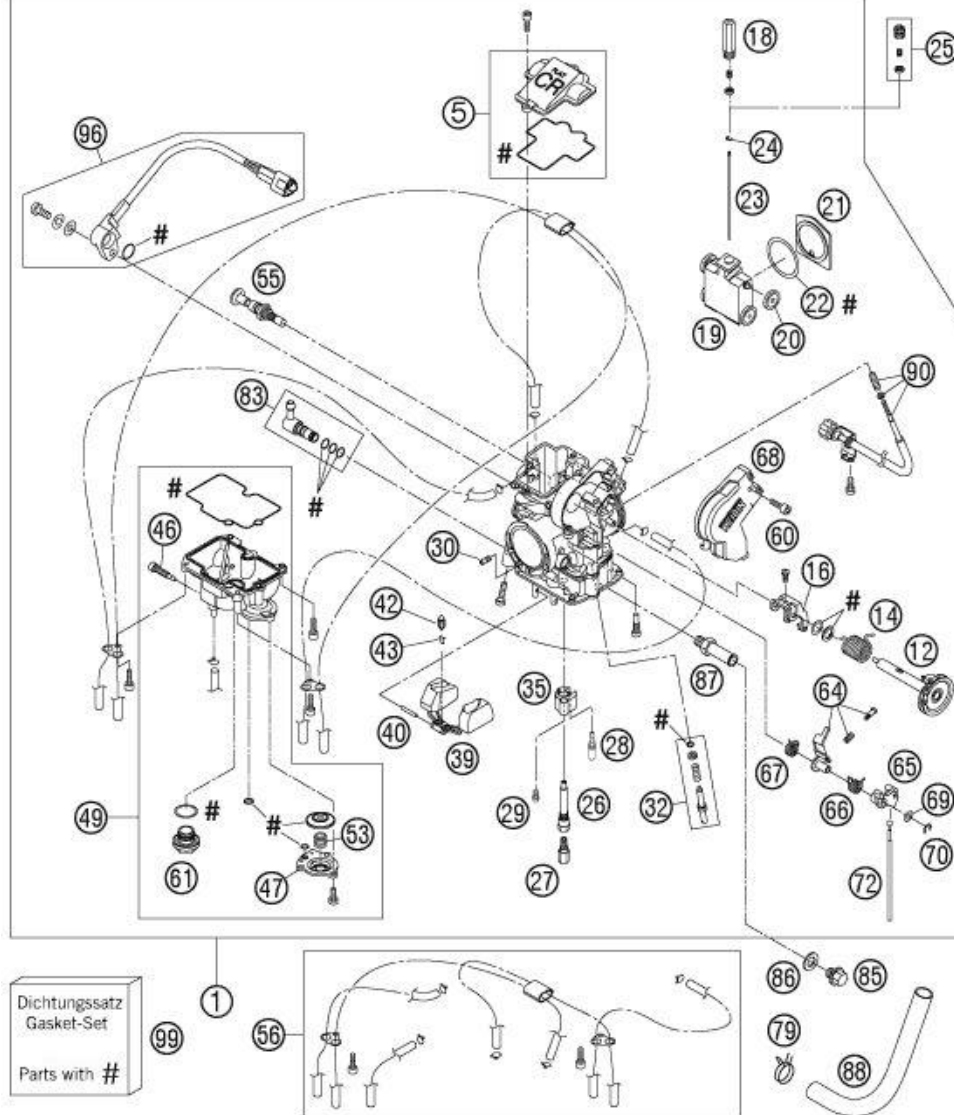

ACHTUNG !!!
Vor dem Einbau des Vergasers,
Bedüsung kontrollieren.

CAUTION !!!
Before mounting the carburetor,
check the jetting.

08-09 Beta RR/RS Models

Pos	Part Number	Description	Qty	Notes
1	12-04926-000	carburetor assembly	1	400 RR
1	12-04924-000	carburetor assembly	1	450 RR
1	12-04925-000	carburetor assembly	1	525 RR
1	12-04927-000	carburetor assembly	1	450 RS
1	12-04928-000	carburetor assembly	1	525 RS
5	36-25146-000	carburetor cover	1	
12	36-25155-000	throttle shaft	1	
14	36-25156-000	throttle shaft spring	1	
16	36-25150-000	throttle valve arm	1	
18	not used			
19	36-25149-000	throttle valve	1	
20	36-25249-000	throttle valve bushing	4	
21	36-25151-000	throttle valve plate	1	
22	36-25250-000	gasket washer	1	
23	36-25248-000	jet needle, OBDTR	1	400, 450, 525 RR
23	36-25239-000	jet needle, OBDVT	1	450, 525 RS
23	36-25420-000	jet needle, OBDVR	opt	
24	36-25240-000	needle clip	1	
25	36-25147-000	needle holder set	1	
26	36-25256-000	needle jet	1	
27	36-25110-000	main jet, 170	opt	
27	36-25111-000	main jet, 172	opt	
27	36-25112-000	main jet, 175	opt	
27	36-25113-000	main jet, 178	1	stock jet
27	36-25114-000	main jet, 180	opt	
27	36-25115-000	main jet, 182	opt	
27	36-25116-000	main jet, 185	opt	
27	36-25117-000	main jet, 188	opt	
27	36-25118-000	main jet, 190	opt	
28	36-25102-000	pilot jet, 42	1	stock jet
28	36-25103-000	pilot jet, 45	opt	
29	36-25253-000	starter jet, 85	1	
30	36-25139-000	idle air jet, 100	1