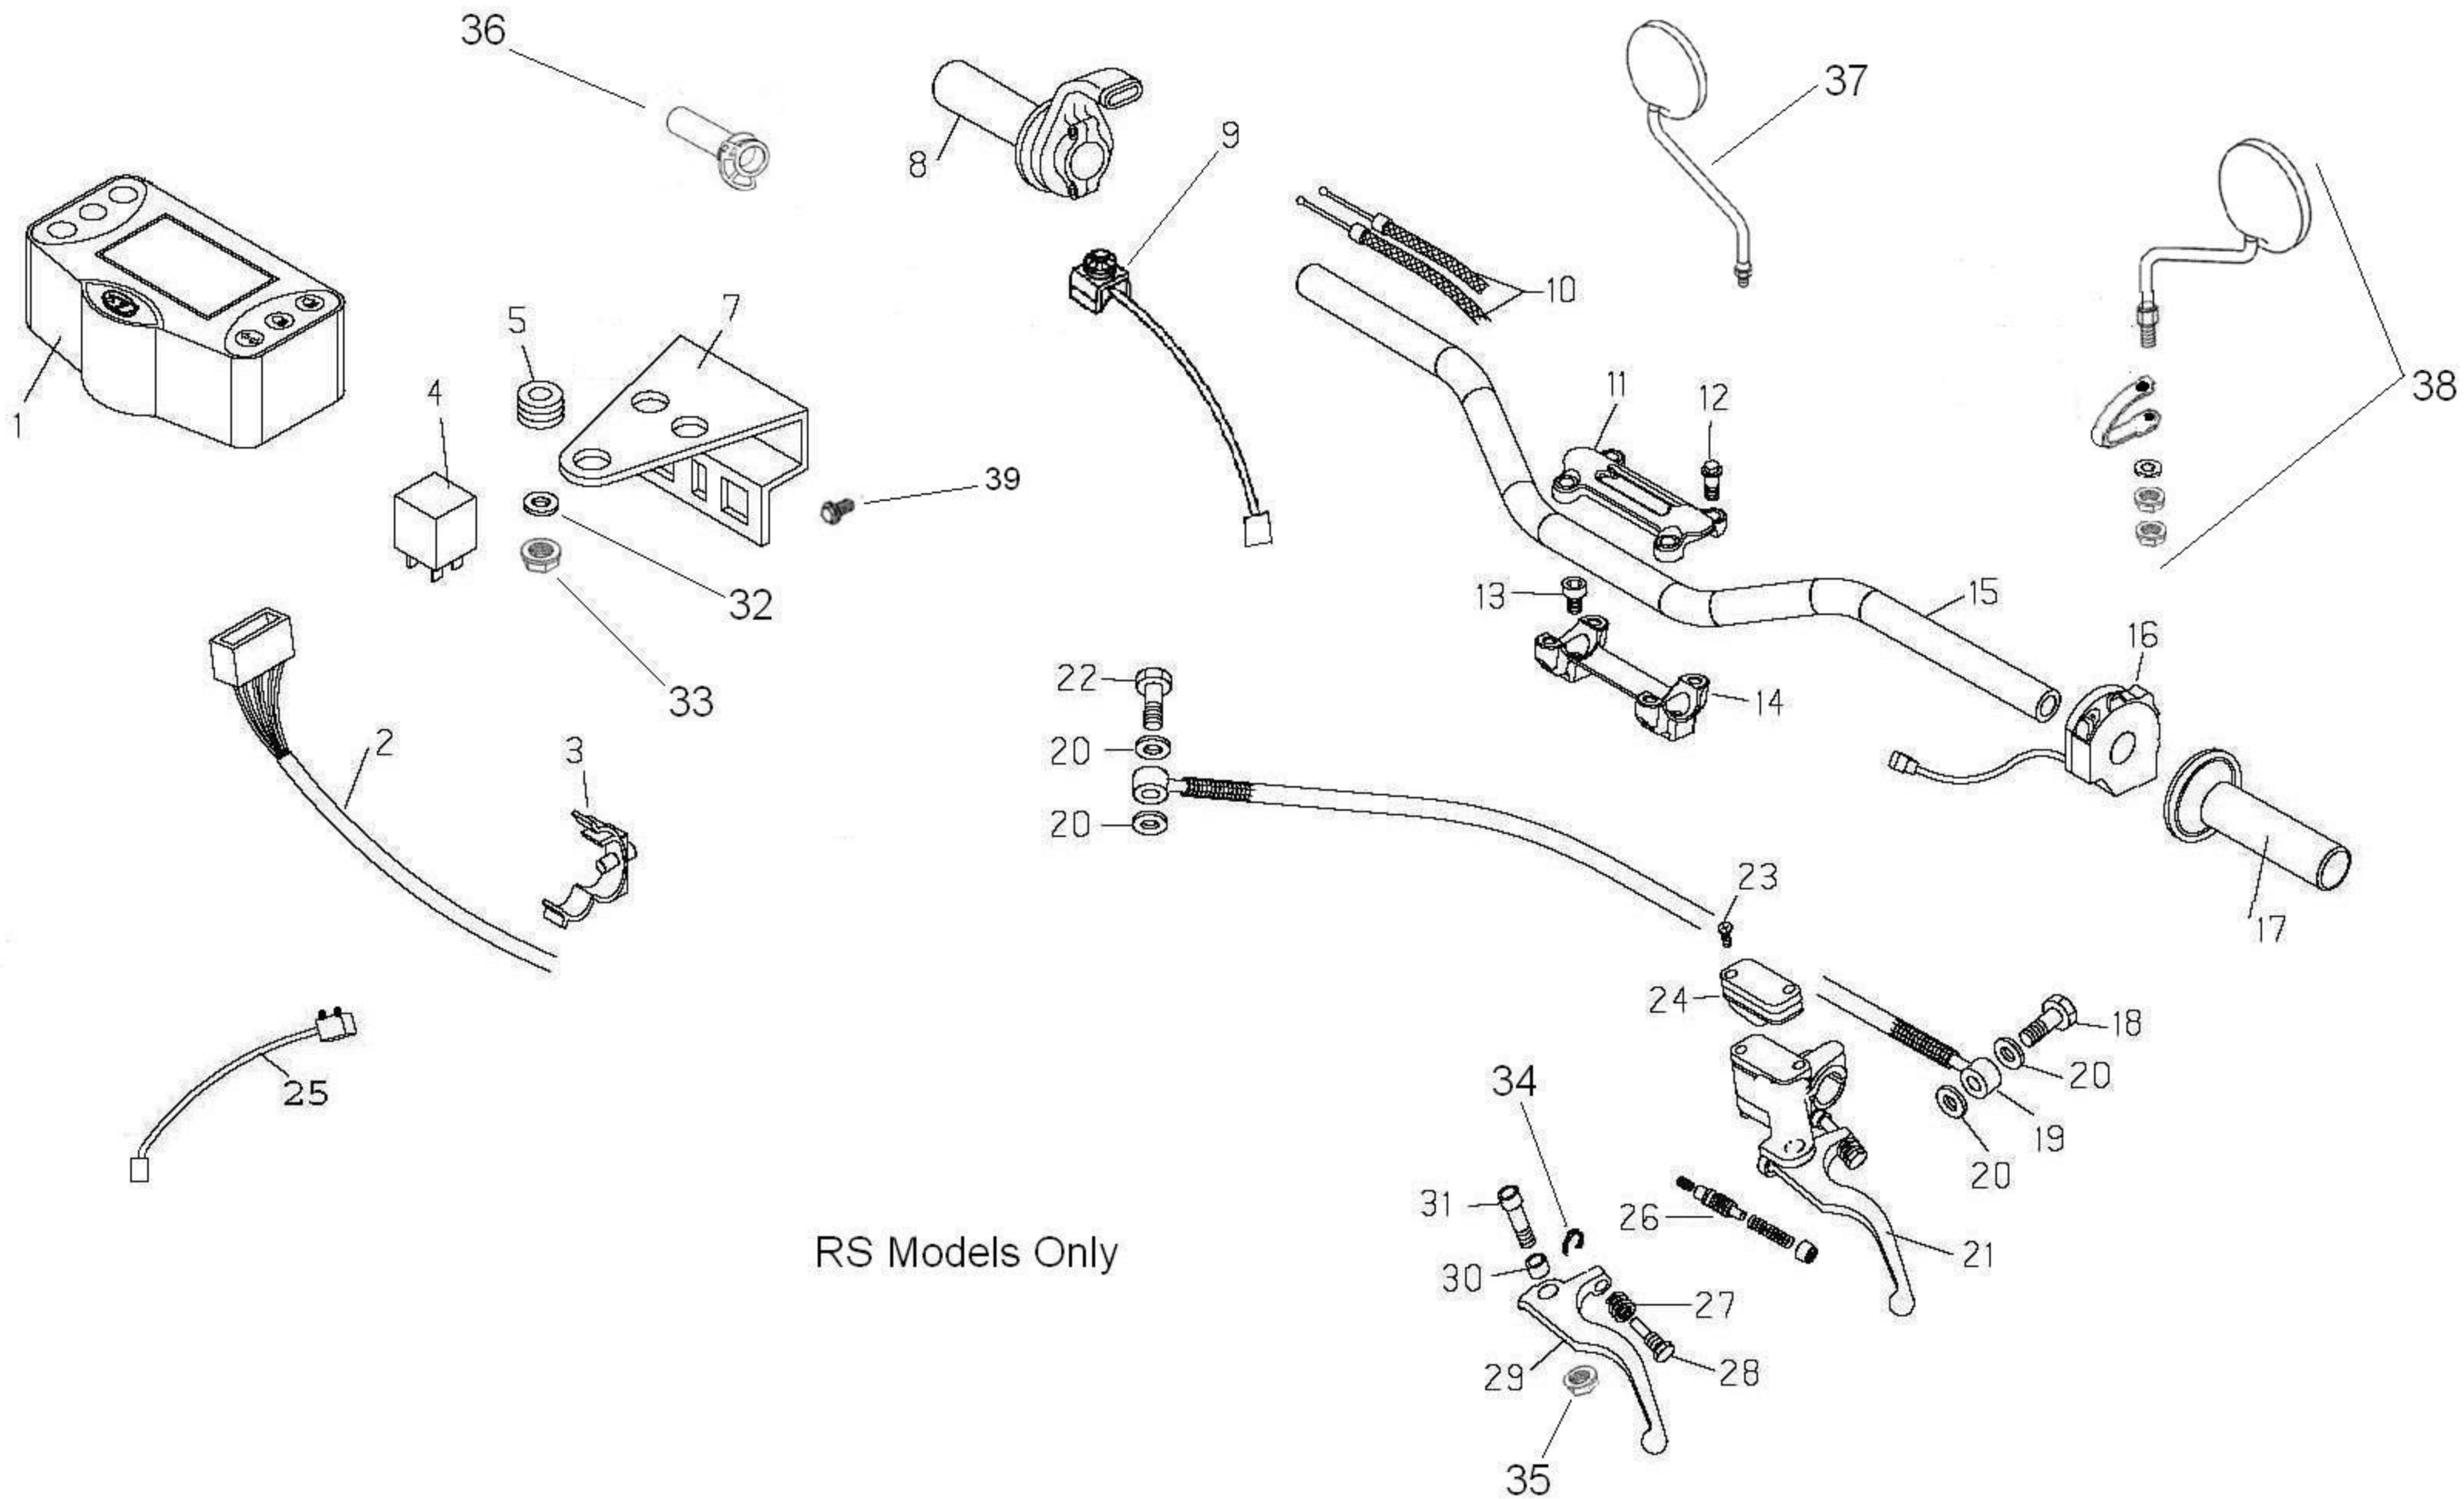

38

39

RR Models Only

Pos	Part Number	Description	RR ONLY	Notes
1	12-09377-000	speedometer	1	
2	18-01638-000	main wire harness	1	
3	25-24444-000	wire holder	1	
4	31-23579-000	screw for meter	2	
5	27-36500-000	washer for meter	2	
6	16-34915-000	rubber for meter	2	
7	28-98078-000	speedometer bracket	1	
8	12-55097-000	throttle assembly, includes grips	1	
9	18-84981-000	start switch	1	
10	29-15188-000	throttle cable	1	
11	12-08253-000	top handlebar mount	1	
12	31-64070-000	bolt, handlebar, 8x25	4	
13	31-65626-000	bolt, handlebar clamp, 10x25	2	
14	12-08254-000	lower handlebar mount	1	
15	22-20391-000	handlebar	1	
16	13-06508-000	switch assy, left	1	
17	22-18537-000	grips, pair	1	
18	11-65035-000	banjo bolt	1	same as item 22
19	29-09109-000	clutch hose	1	
20	16-50510-000	crush washer	4	
21	21-02433-000	clutch pump assembly	1	
22	11-65035-000	banjo bolt	1	same as item 18
23	31-23401-052	screw for top cap	2	
24	20-05078-000	seal and cap for clutch pump	1	
25	25-25180-000	wire holder	1	
26	20-05084-000	piston kit for clutch pump	1	
27	22-38702-000	spring, adjuster	1	
28	31-88602-000	clutch lever adjuster	1	
29	21-27085-000	clutch lever only	1	
30	11-26466-000	bush, clutch lever	1	
31	31-96819-000	screw, clutch lever	1	
32	25-58090-000	nutplate	1	
33	31-23530-000	screw	1	
34	28-22510-000	clip, clutch adjuster bolt	1	
35	13-13020-000	nut, clutch lever	1	
36	12-55097-999	throttle tube	1	tube only
37	27-36500-000	washer	1	
38	13-62000-000	spacer	2	
39	11-48025-000	bolt, 6x16	2	