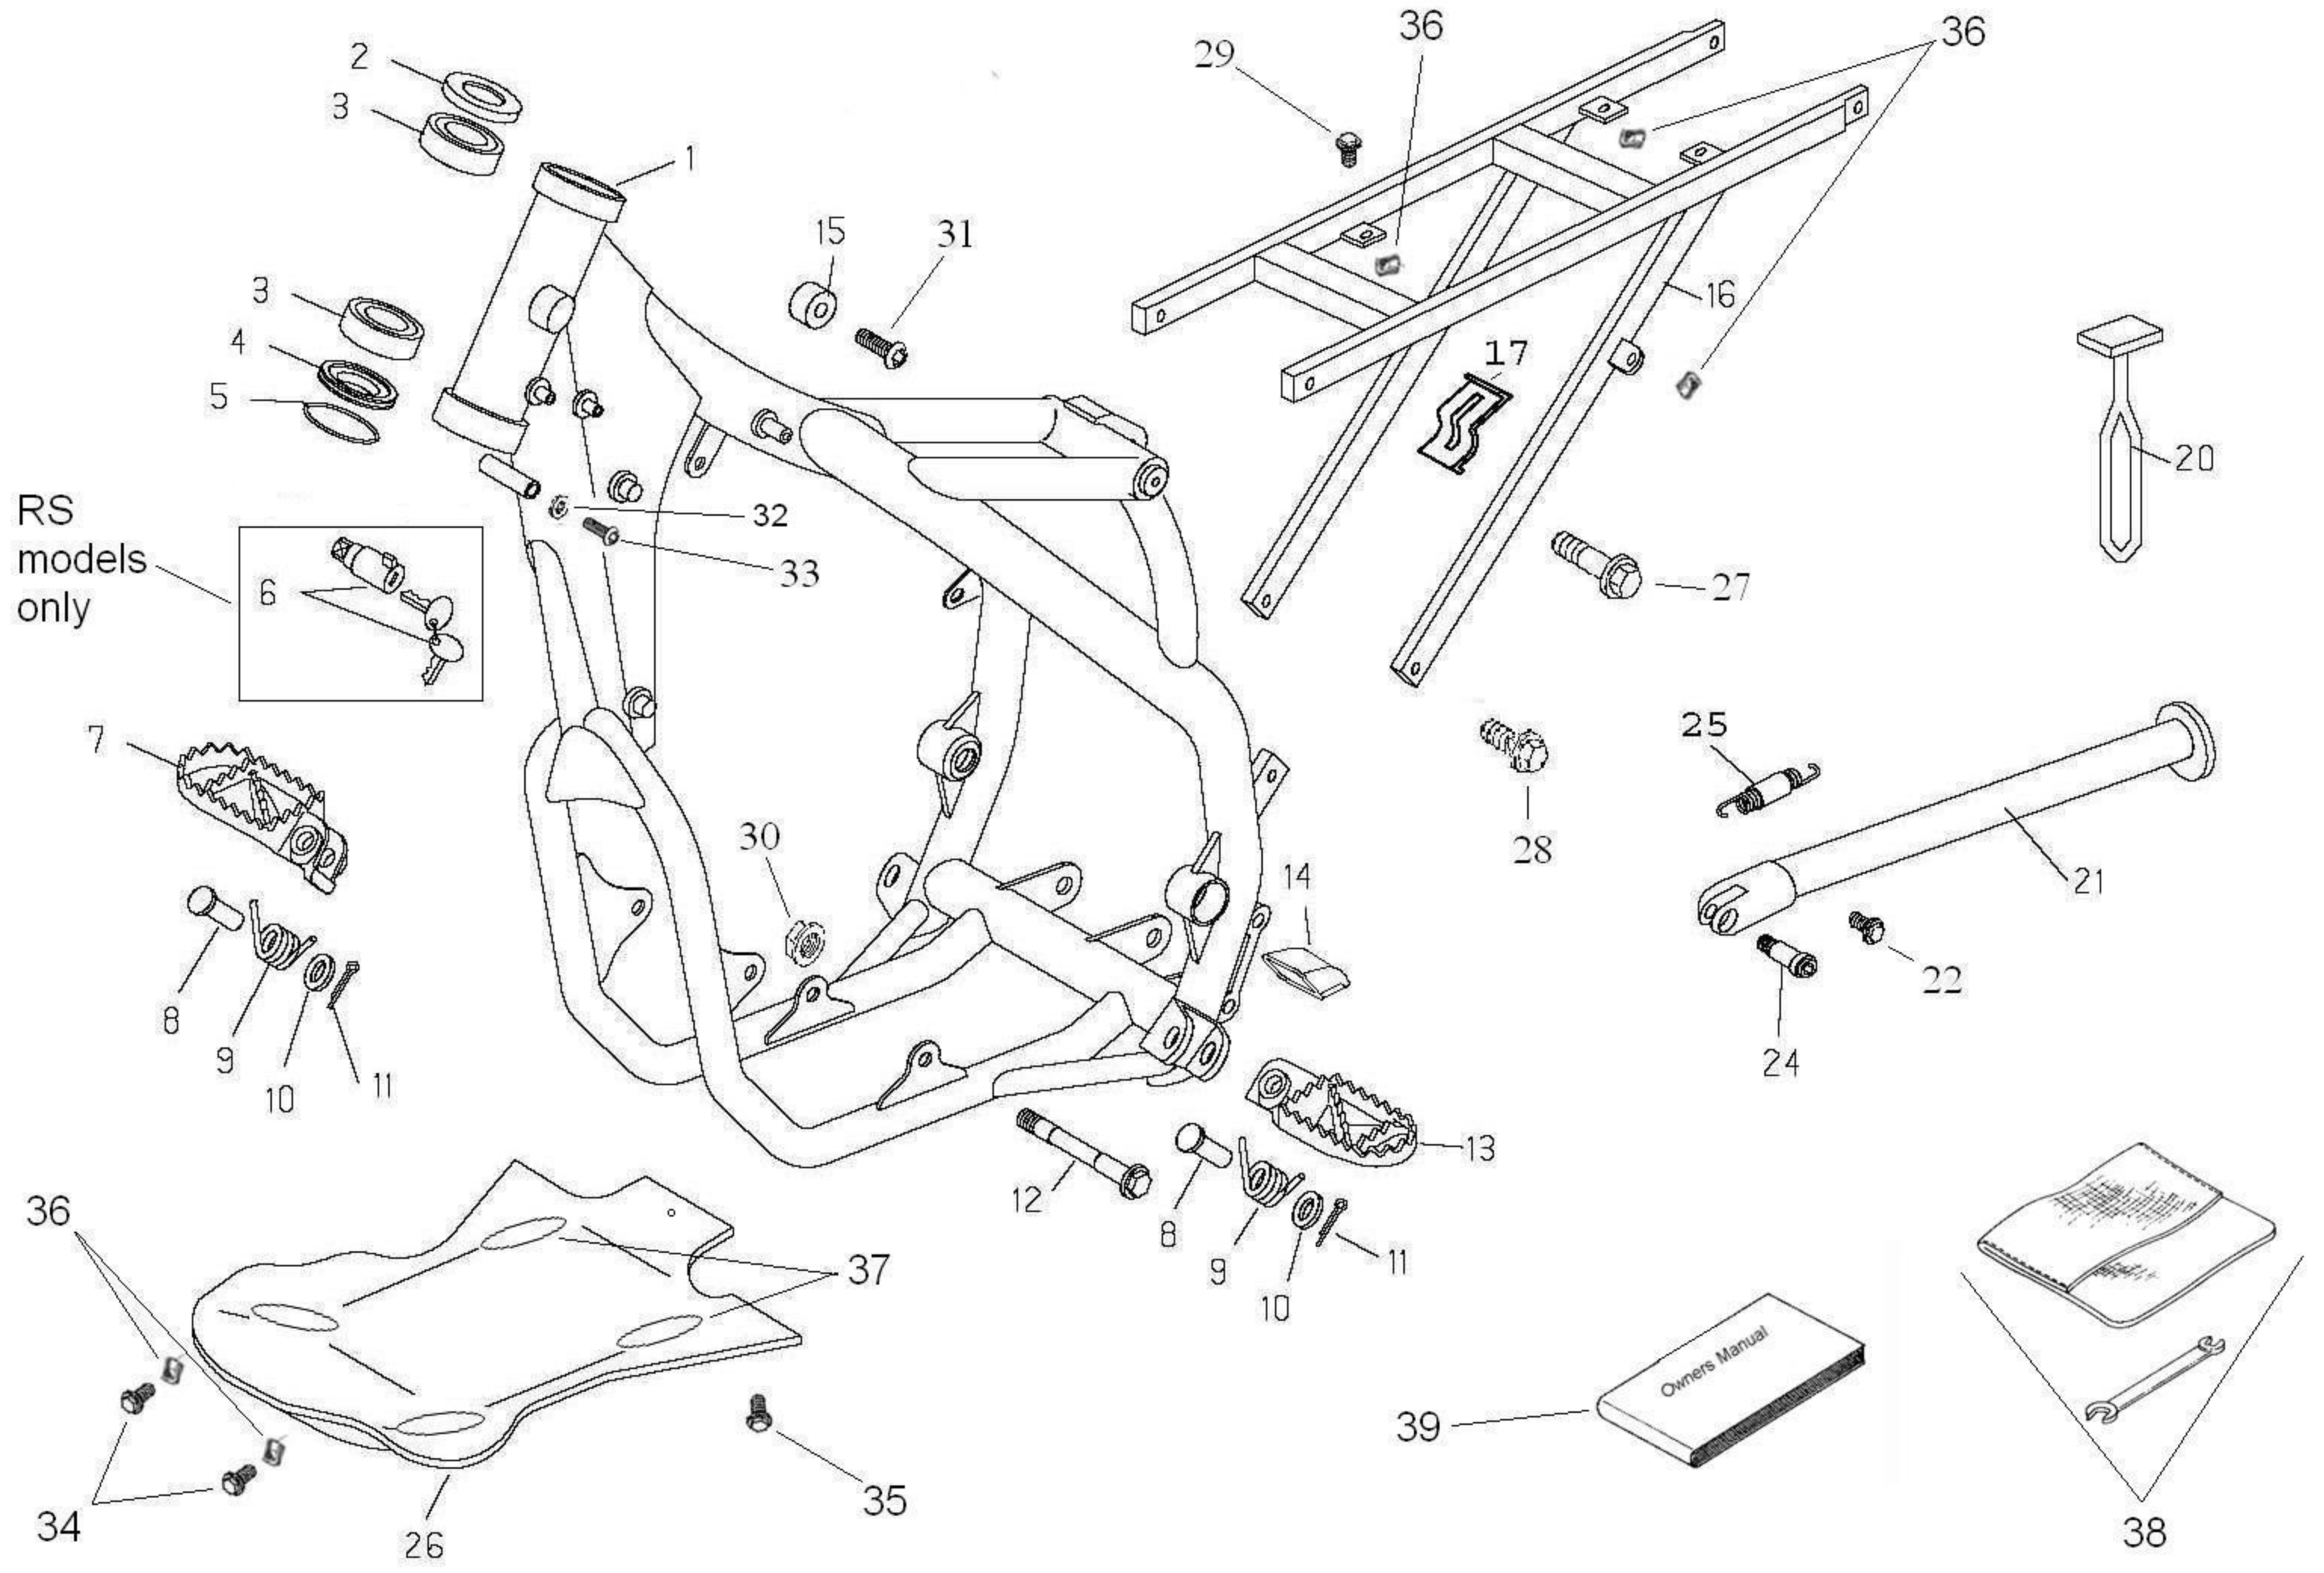

Pos	Part Number	Description	RR/RS	Notes
1	29-11573-826	main frame (RR model)	1	must return steering head
1	29-11572-826	main frame (RS model)	1	must return steering head
2	25-98782-000	bearing protection, top	1	
3	12-99510-000	bearing, steering	2	
4	10-67535-000	bearing protection, bottom	1	
5	10-66935-000	oring	1	
6	28-85861-000	steering lock	1	RS models only
7	25-32521-000	footrest, right	1	
8	25-54465-000	footrest pin	2	
9	22-62011-000	footrest spring	2	
10	27-54000-000	footrest washer, 10x21x2	2	
11	12-81993-000	cotter pin, 3x20	2	
12	11-64607-000	engine mount bolt	2	
13	25-32531-000	footrest, left	1	
14	25-25601-000	sliding block	1	
15	29-10310-000	fuel tank pad	2	
16	29-11442-800	rear subframe	1	2008 model
16	29-11442-859	rear subframe	1	2009 model
17	28-94958-000	cushion	1	
20	16-34907-000	side stand rubber	1	
21	12-39899-000	side stand	1	
22	11-66615-000	bolt	1	for spring
24	11-66614-000	side stand bolt	1	
25	22-48824-000	side stand spring	1	
26	12-32207-000	skid plate	1	
27	31-64070-000	bolt, upper sub frame	2	
28	11-54521-000	bolt, lower sub frame	2	
29	11-48025-000	bolt, airbox	2	
30	13-21050-000	nut, engine mount	2	
31	31-31050-000	bolt, tank pad	2	
32	27-48000-000	washer, steering stop	2	
33	31-64060-000	bolt, steering stop	2	
34	11-48025-000	bolt, skid plate	2	
35	31-30540-000	bolt, skid plate	1	pan-head screw
36	25-60311-000	nut clip	5	
37	29-10317-000	pad, skid plate	4	
38	11-05666-000	tool bag	1	includes tools
39	21-73288-000	owners manual	1	2008 model
39	21-73288-100	owners manual	1	2009 model