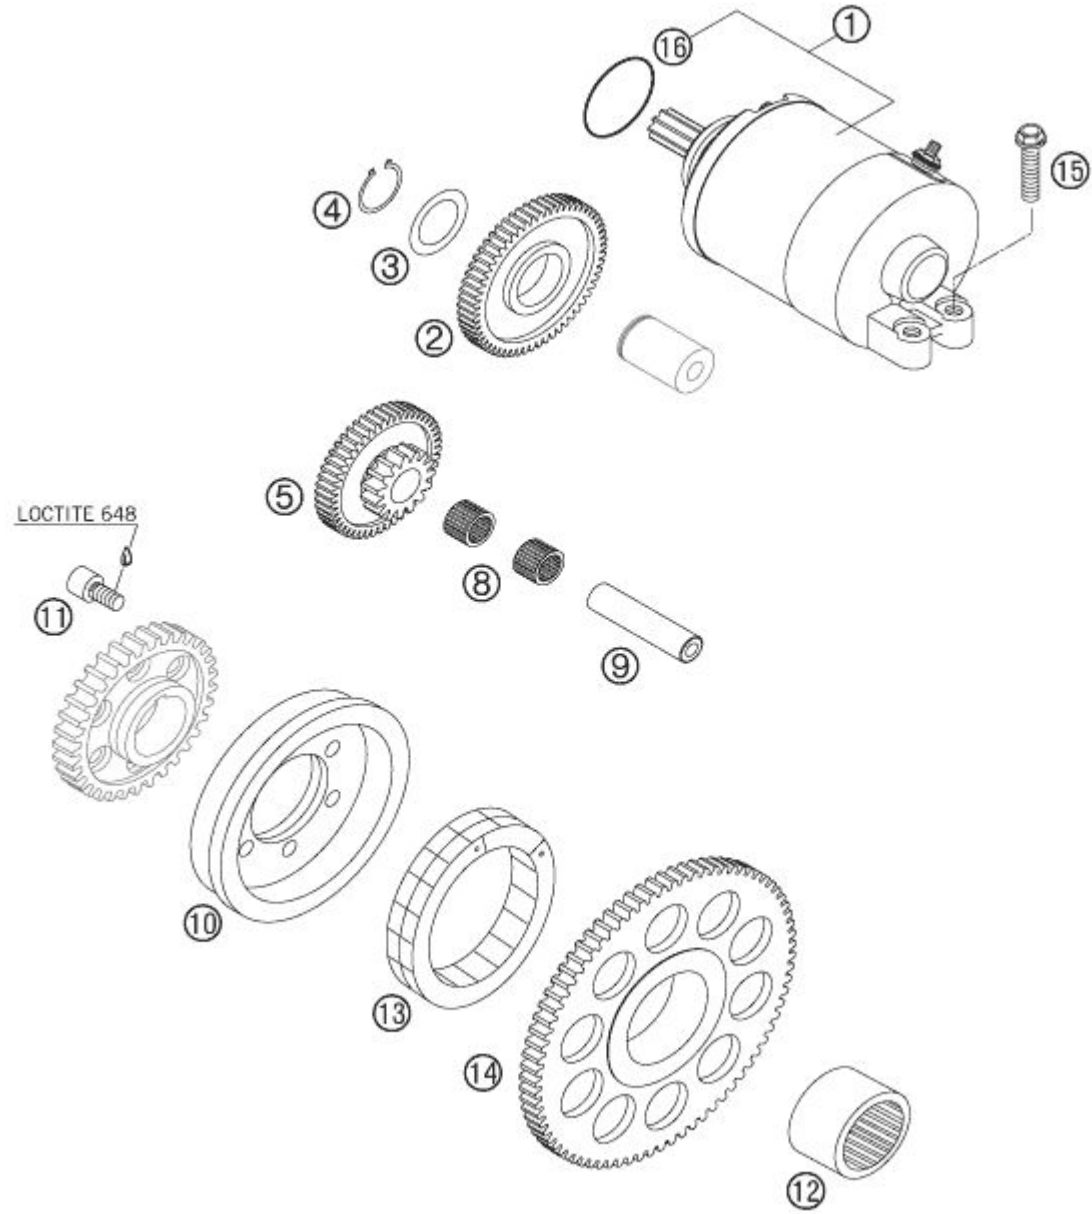

08-09 Beta RR/RS Models

Pos	Part Number	Description	Qty	Notes
1	36-25366-000	starter motor	1	
1	36-25366-999	starter motor brush set	1	item not shown
2	36-25368-000	intermediate gear, 58t	1	
3	36-25123-000	shim	1	
4	36-25031-000	circlip	1	
5	36-25461-000	reduction gear	1	
8	36-25484-000	needle bearing	2	
9	36-25370-000	bearing shaft	1	
10	36-25369-000	one-way clutch hub	1	
11	36-25066-000	screw, 6x10	6	
12	36-25251-000	needle bearing	1	
13	36-25197-000	one-way clutch	1	
14	36-25463-000	freewheel gear	1	
15	11-49070-000	bolt, 6x20	2	
16	36-25056-000	oring	1