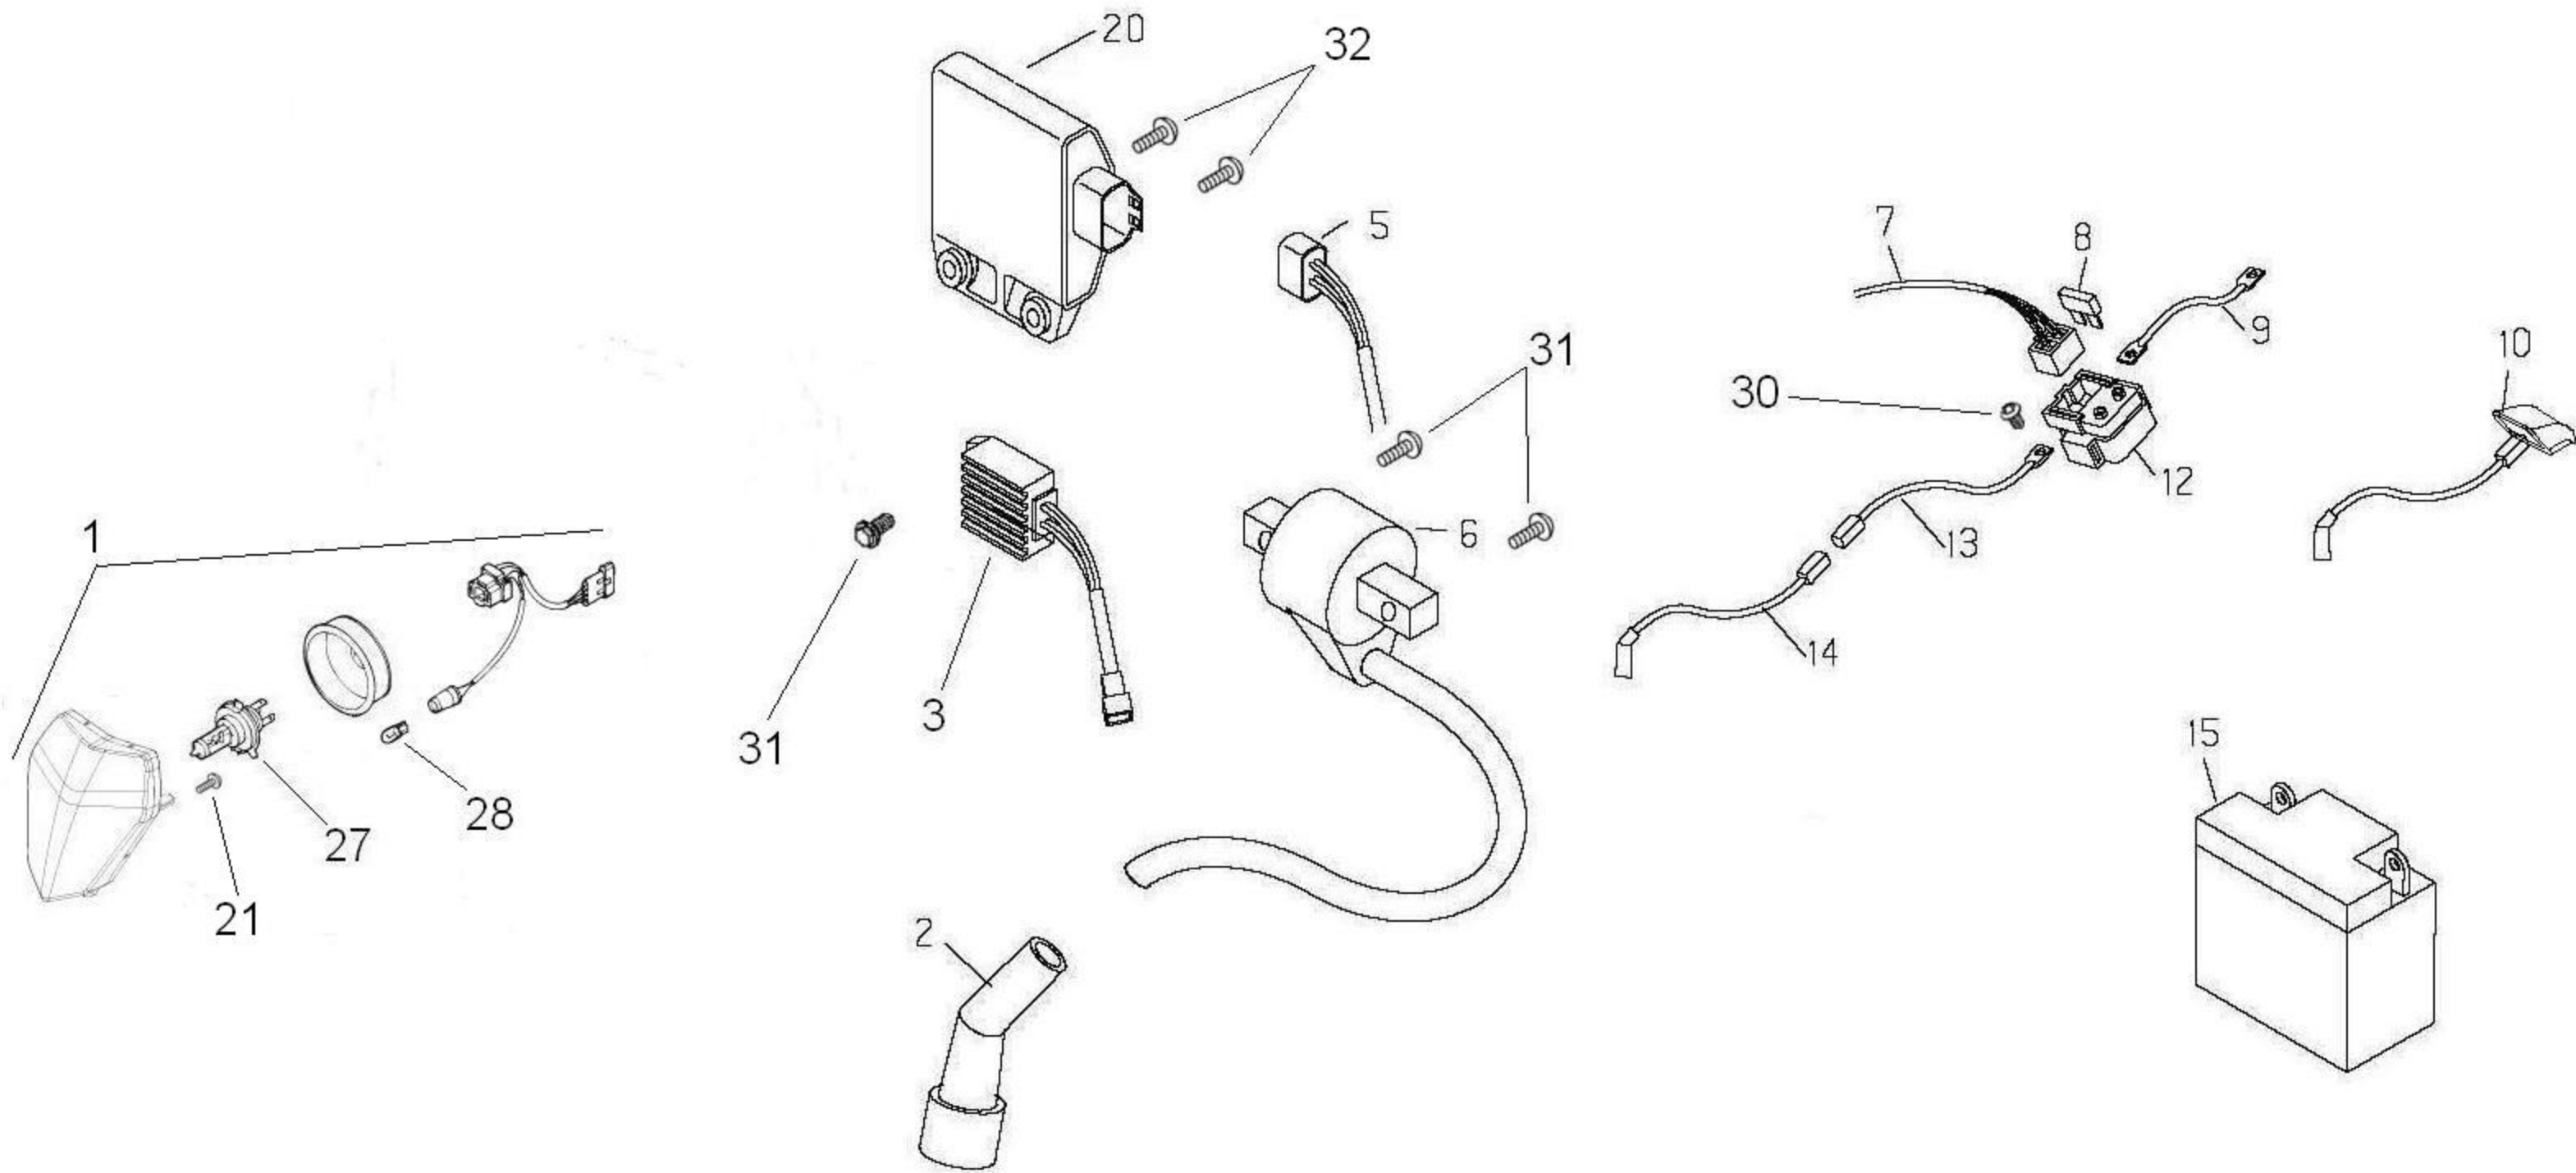

RR Models Only

Pos	Part Number	Description	RR ONLY	Notes
1	16-46210-000	headlamp assembly	1	RR Model, includes loom assy.
2	27-13553-000	spark plug cap	1	
3	27-28101-000	regulator	1	
5	18-01536-000	wire loom	1	CDI to main loom
6	11-20694-800	ignition coil	1	
7	18-01639-000	rear wire loom	1	
8	15-66601-000	fuse, 10A	2	
9	18-01529-000	positive battery cable	1	solinoid to battery
10	15-01769-800	rear tail light	1	RR Model
12	27-28471-000	starter relay	1	
13	18-01528-000	positive battery cable	1	solinoid to main loom block
14	18-01538-000	positive battery cable	1	main loom block to starter
15	11-15415-000	battery YTX5LBS	1	
20	12-41848-000	CDI unit, 450	1	
20	12-41849-000	CDI unit, 400, 525	1	
21	31-23580-000	screw for headlight	3	
27	21-15635-000	bulb, 35/35 W	1	
28	21-15655-000	bulb, small	1	
30	31-30190-000	allen, starter cable	2	
31	11-48025-000	bolt, 6x16	3	
32	11-47015-000	bolt, 6x12	2