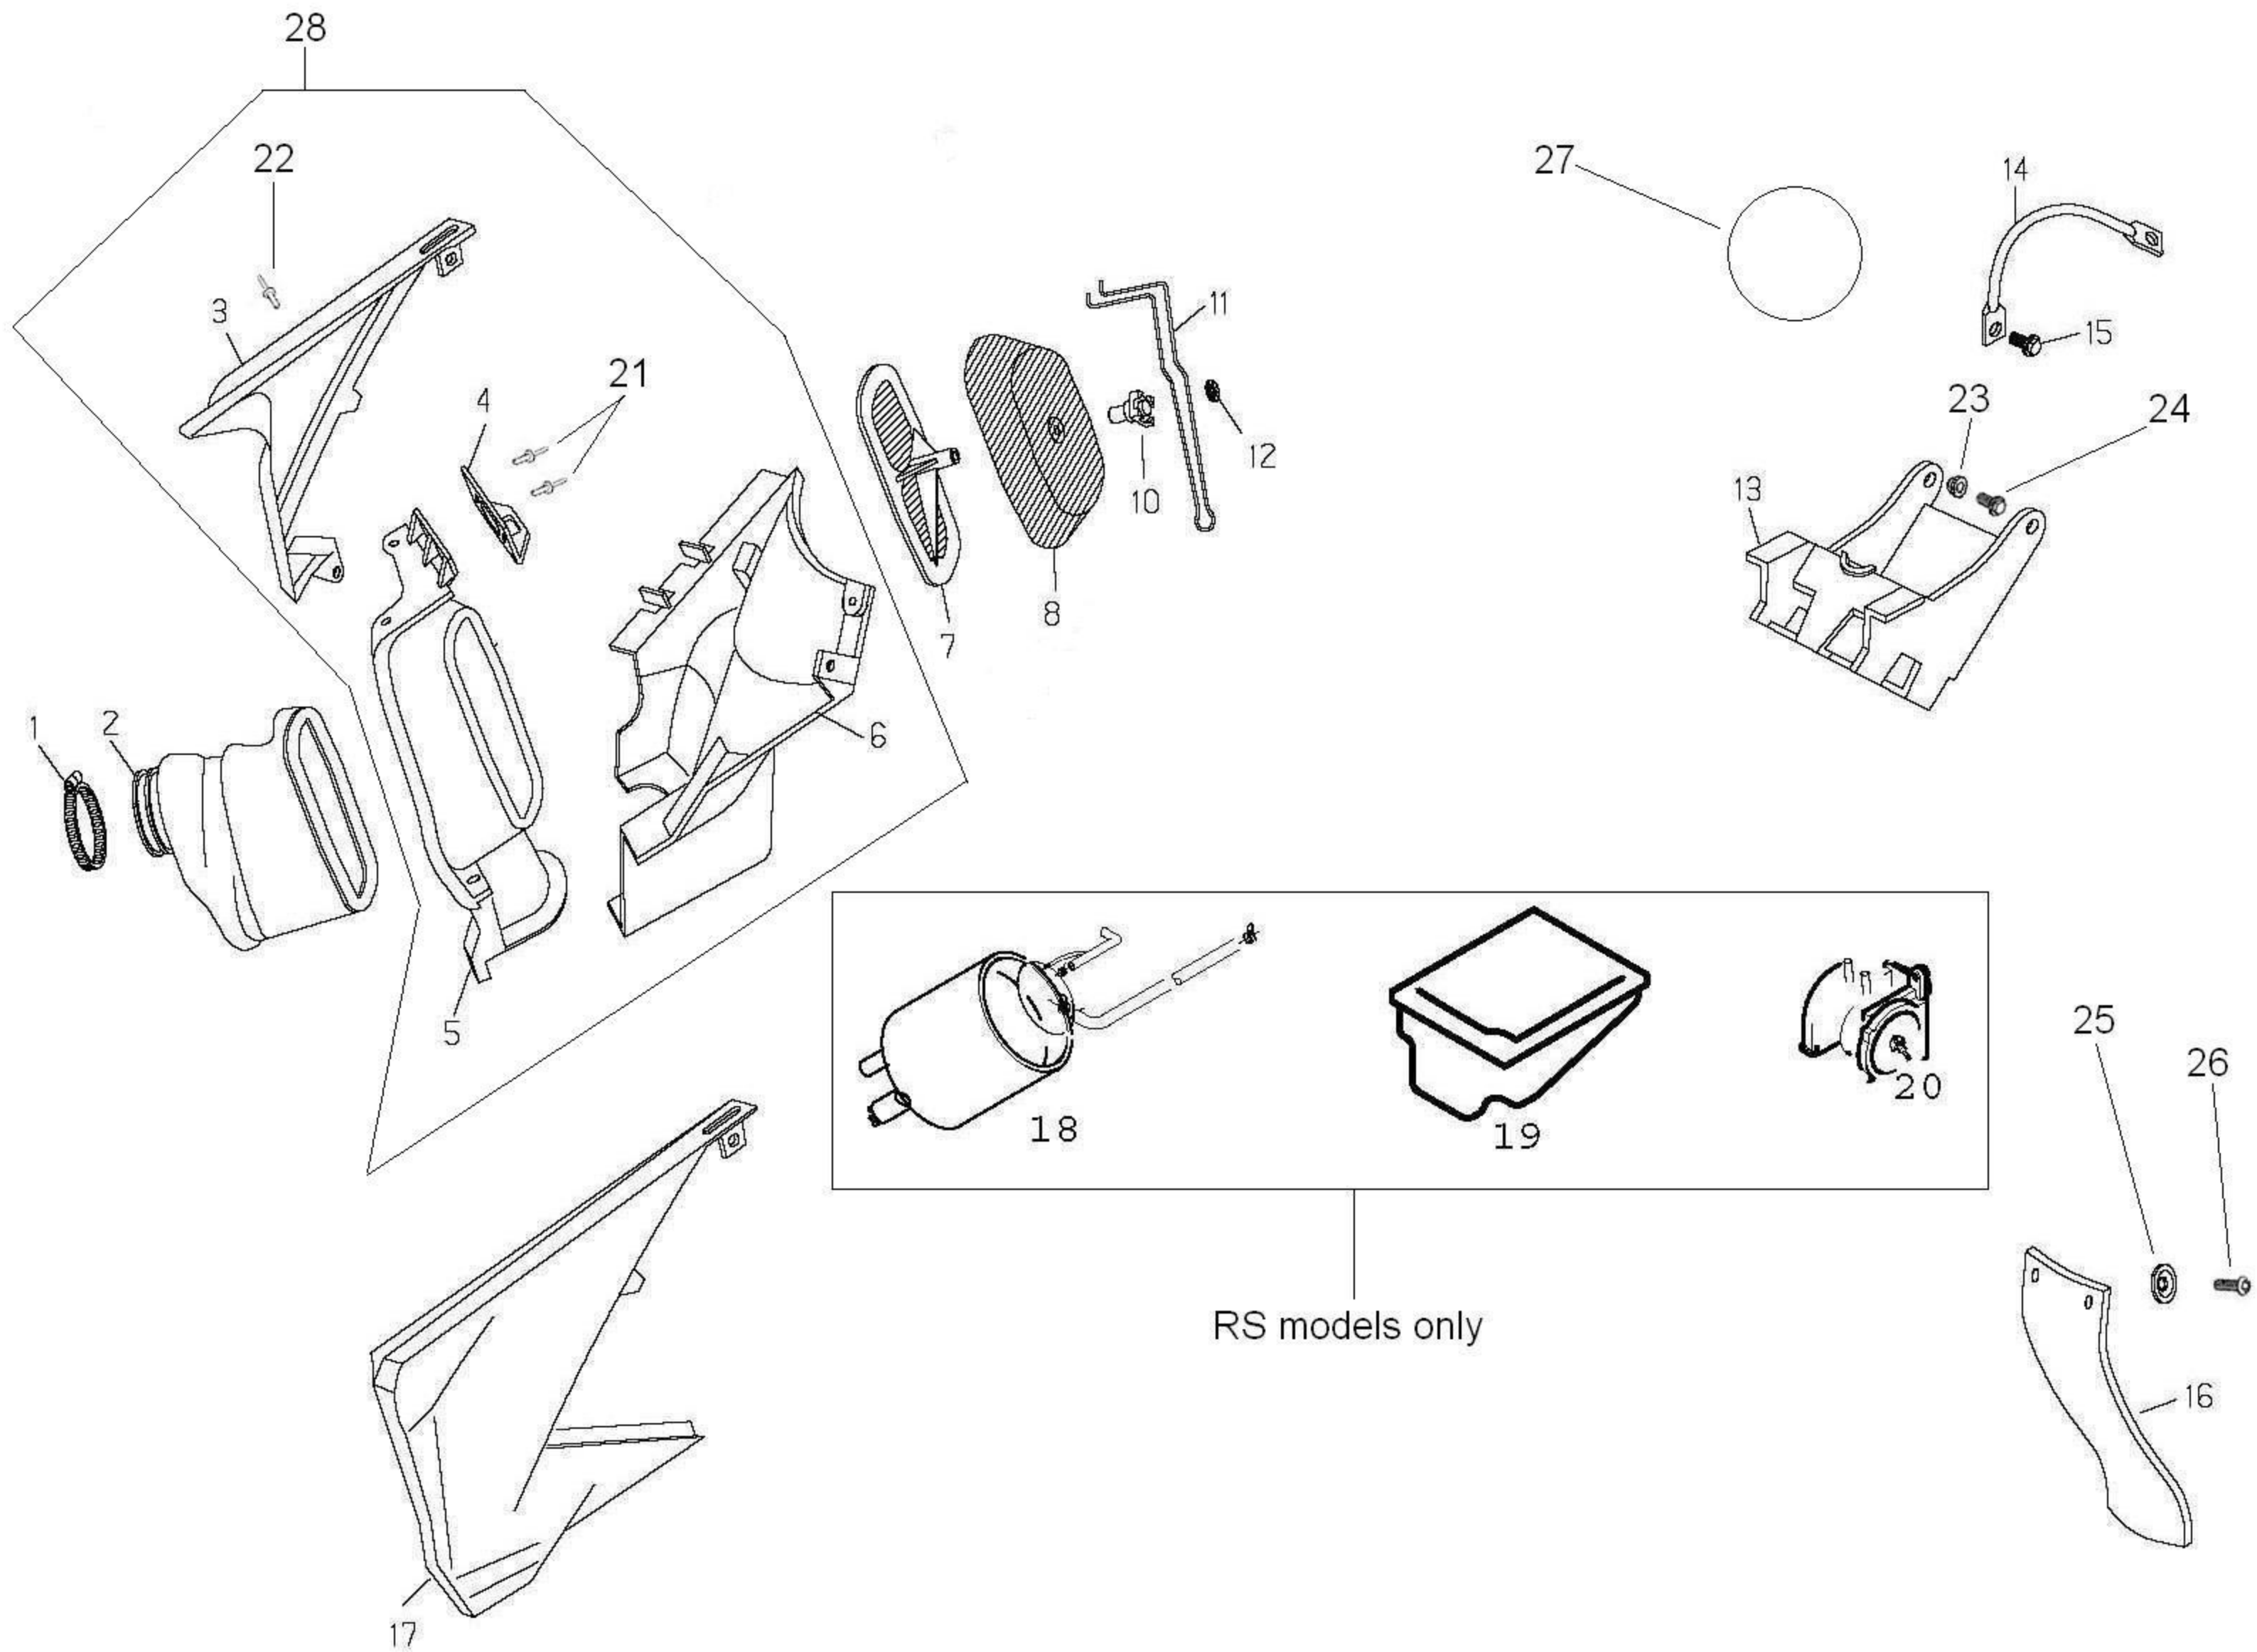

Pos	Part Number	Description	RR/RS	Notes
1	15-14272-000	air boot clamp	1	
2	22-13651-000	rear air boot	1	
3	28-12753-159	filter box, right	1	
4	28-97021-000	air filter hold down bracket	1	
5	28-12751-159	filter box, front	1	
6	28-12752-159	filter box, rear	1	
7	16-11215-800	air filter cage	1	
8	15-25091-100	air filter	1	
10	25-57197-000	filter pin	1	
11	22-48817-000	air filter holder	1	
12	27-74800-000	holding washer	1	
13	28-11792-159	battery box	1	
14	18-01527-000	ground cable	1	
15	11-48025-000	bolt, 6x16	2	
16	25-24416-159	rear mud flap	1	
17	28-12754-159	filter box, left	1	
18	12-46510-000	carbon canister	1	RS models only, includes hoses
19	28-85650-000	catch tank	1	RS models only
20	31-02173-000	check valve	1	RS models only
21	27-33830-000	rivot, air box holder	2	
22	27-33802-000	rivot, filter box	11	
23	13-62000-000	spacer, battery box	2	
24	11-48025-000	bolt, batter box	2	
25	27-74786-000	washer, rear mud flap	2	
26	31-30030-000	screw, rear mud flap	2	
27	14-40040-000	oring, battery holder	1	
28	28-12755-859	airbox assembly	1	does not include air boot (item #2)