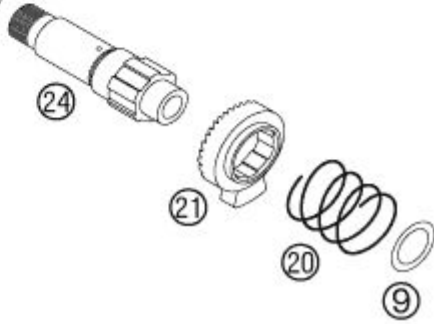

LOCTITE 243