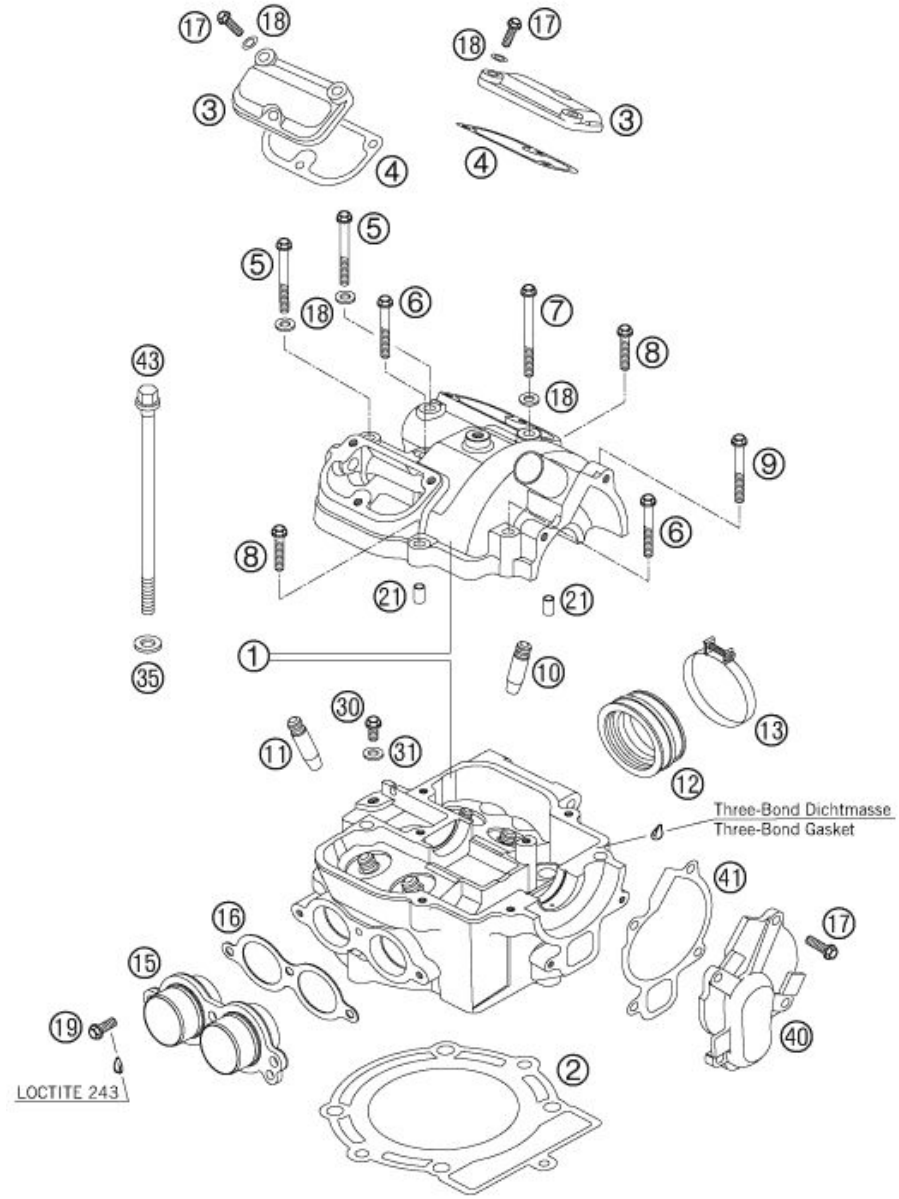

08-09 Beta RR/RS Models

Pos	Part Number	Description	Qty	Notes
1	36-25475-999	cylinder head USA	1	includes vacuum port
2	36-25382-000	head gasket, 89.3mm	1	400, 450
2	36-25227-000	head gasket, 95.3mm	1	525
3	36-25456-000	tappet cover	2	
4	36-25183-000	tappet cover gasket	2	
5	36-25012-000	bolt, 6x55	2	
6	36-25011-000	bolt, 6x45	2	
7	36-25013-000	bolt, 6x75	1	
8	11-50300-000	bolt, 6x30	2	
9	11-05535-000	bolt, 6x50	1	
10	36-25457-000	valve guide, intake	2	
11	36-25328-000	valve guide, exhaust	2	
12	22-13205-000	intake boot	1	
13	15-14272-000	clamp	2	
15	36-25375-000	exhaust flange	1	
16	36-25334-000	exhaust flange gasket	1	
17	11-49070-000	bolt, 6x20	10	
18	36-25034-000	crush washer	9	
19	11-48025-000	bolt, 6x16	3	
21	36-25220-000	dowel	2	
30	36-25316-000	bolt, 6x10	1	
31	36-25184-000	crush washer	1	
35	36-25348-000	washer	4	
40	36-25308-000	water pump cover	1	
41	36-25309-000	water pump cover gasket	1	
43	36-25476-000	cylinder bolt	4